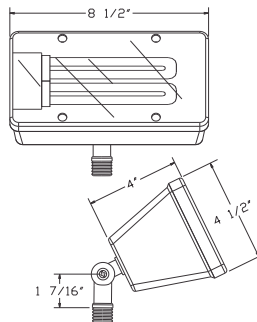

120V

ABS PLASTIC

P613

- Heavy-Duty ABS Plastic
- 120 Volts
- PL13 Lamp Included
- Acrylic Lens

Color:
• Black

P626

- Heavy-Duty ABS Plastic
- 120 Volts
- 2 X PL13 Lamps Included
- Acrylic Lens

Color:
• Black

P639

- Heavy-Duty ABS Plastic
- 120 Volts
- 3 X PL13 Lamps Included
- Acrylic Lens

Color:
• Black

Line Voltage

Disclaimer: Shape, Design, and Finish may change without prior notice.