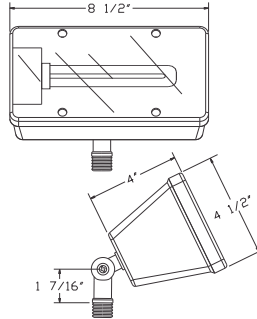

120V

ABS PLASTIC

P613

- Heavy-Duty ABS Plastic
- 120 Volts
- PL13 Lamp Included
- Acrylic Lens

Color:
• Black

P626

- Heavy-Duty ABS Plastic
- 120 Volts
- 2 X PL13 Lamps Included
- Acrylic Lens

Color:
• Black

P639

- Heavy-Duty ABS Plastic
- 120 Volts
- 3 X PL13 Lamps Included
- Acrylic Lens

Color:
• Black

Line Voltage

Disclaimer: Shape, Design, and Finish may change without prior notice.