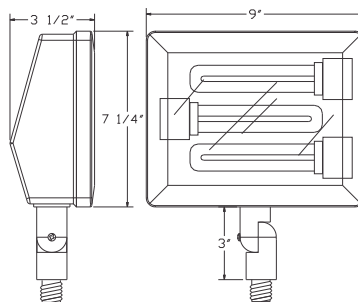

P639

- Heavy-Duty ABS Plastic
- 120 Volts
- 3 X PL13 Lamps Included
- Acrylic Lens

Color:
• Black

Line Voltage

Disclaimer: Shape, Design, and Finish may change without prior notice.