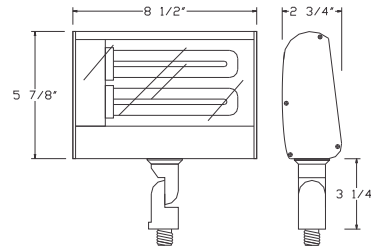

120V

Cast Aluminum

S613

- Aluminum
- 120 Volts
- PL13 Lamp Included
- Tempered Glass Lens

- ▶ **Powder Coated Finishes:**
- Black
 - Bronze
 - Green
 - White

S626

- Wide Flood
- Aluminum
- 120 Volts
- 2 X PL13 Lamps Included
- Tempered Glass Lens

S626L

- Solid Aluminum
- 120 Volts
- 2 X PL13 Lamps Included
- Tempered Glass Lens

- ▶ **Powder Coated Finishes:**
- Black

Disclaimer: Shape, Design, and Finish may change without prior notice.

Line Voltage