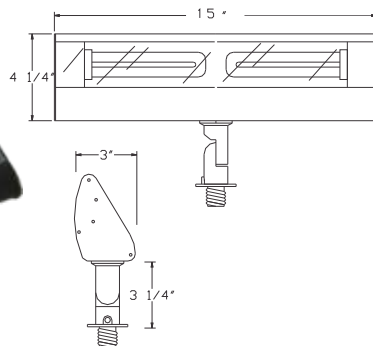

120V

Cast Aluminum

S613

- Aluminum
- 120 Volts
- PL13 Lamp Included
- Tempered Glass Lens

- ▶ **Powder Coated Finishes:**
- Black
 - Bronze
 - Green
 - White

S626

- Wide Flood
- Aluminum
- 120 Volts
- 2 X PL13 Lamps Included
- Tempered Glass Lens

S626L

- Solid Aluminum
- 120 Volts
- 2 X PL13 Lamps Included
- Tempered Glass Lens

- ▶ **Powder Coated Finishes:**
- Black

Disclaimer: Shape, Design, and Finish may change without prior notice.

Line Voltage