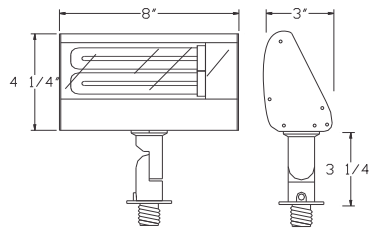

S626S

- Aluminum
- 120 Volts
- 2 X PL13 Lamps Included
- Tempered Glass Lens

1. **Powder Coated Finishes:**
2. Black
   - Bronze
   - White