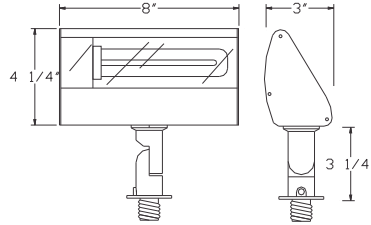

120V

Cast Aluminum

S613

- Aluminum
- 120 Volts
- PL13 Lamp Included
- Tempered Glass Lens

- ▶ **Powder Coated Finishes:**
- Black
 - Bronze
 - Green
 - White

S626

- Wide Flood
- Aluminum
- 120 Volts
- 2 X PL13 Lamps Included
- Tempered Glass Lens

S626L

- Solid Aluminum
- 120 Volts
- 2 X PL13 Lamps Included
- Tempered Glass Lens

- ▶ **Powder Coated Finishes:**
- Black

Disclaimer: Shape, Design, and Finish may change without prior notice.

Line Voltage