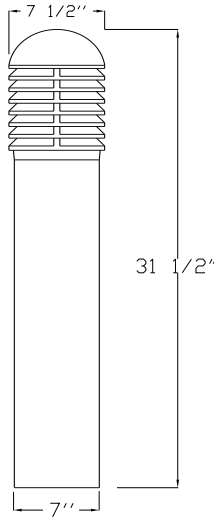

Specification Grade Bollards

Cast Aluminum

8330

Spec. Series

- Heavy-Duty Cast Aluminum
- 6 Levels of Tempered Glass Tiers Create a Unique Light Output
- Medium Base Socket - No Lamp
- Includes Mounting Hardware and Anchors

▶ **Finishes:**

- Black
- Bronze

See Conversion Kits on page H18

Except: 8300-PL26-KIT

8340

Line Voltage

Disclaimer: Shape, Design, and Finish may change without prior notice.

www.orbitelectric.com