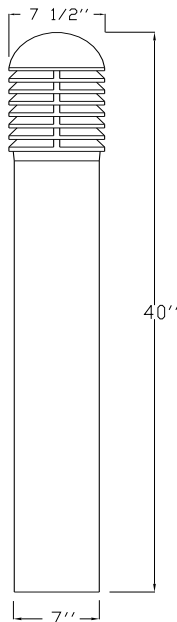

Specification Grade Bollards

Cast Aluminum

8330

Spec. Series

- Heavy-Duty Cast Aluminum
- 6 Levels of Tempered Glass Tiers Create a Unique Light Output
- Medium Base Socket - No Lamp
- Includes Mounting Hardware and Anchors

▶ **Finishes:**

- Black
- Bronze

See Conversion Kits on page H18

Except: 8300-PL26-KIT

8340

Line Voltage

Disclaimer: Shape, Design, and Finish may change without prior notice.

www.orbitelectric.com