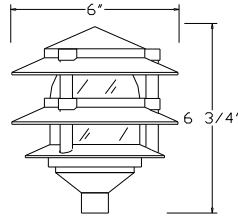

Pagodas

Cast Aluminum

 **2033**

- 120 Volts
- Incandescent A19 Not Included (60W Max.)

 **2037**

- 120 Volts
- PL9Q 9W (Included)

- Cast Aluminum
- 3-Tier
- Frosted Glass Lens, Clear by Request
- 8" Extension Wand

▶ **Finishes:**

- Black
- Bronze
- Green
- Verde Green

 **2044**

- 120 Volts
- Incandescent A19 Not Included (60W Max.)

 **2047**

- 120 Volts
- PL13Q 13W (Included)

- Cast Aluminum
- 4-Tier
- Frosted Glass Lens, Clear by Request
- 8" Extension Wand