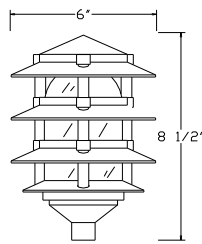

Pagodas

Cast Aluminum

 **2033**

- 120 Volts
- Incandescent A19 Not Included (60W Max.)

 **2037**

- 120 Volts
- PL9Q 9W (Included)

- Cast Aluminum
- 3-Tier
- Frosted Glass Lens, Clear by Request
- 8" Extension Wand

▶ **Finishes:**

- Black
- Bronze
- Green
- Verde Green

 **2044**

- 120 Volts
- Incandescent A19 Not Included (60W Max.)

 **2047**

- 120 Volts
- PL13Q 13W (Included)

- Cast Aluminum
- 4-Tier
- Frosted Glass Lens, Clear by Request
- 8" Extension Wand