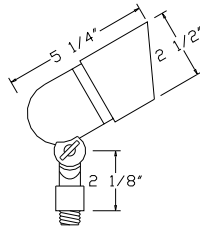

S131

- Cast Aluminum
- 12 Volts
- MR16 20W Lamp Included (35W Max.)
- Solid Brass Adjustment Key
- Convex Tempered Glass Lens
- Spring-Mounted Directional Hood
- GS-85 PVC Spike
- CO-3 Connector

▶ **Powder Coat Finishes:**

- Black
- Bronze
- Rust
- Verde Green
- Sand