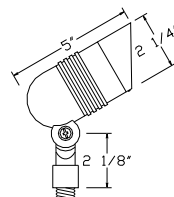

1051

- Cast Aluminum
- 12 Volts
- MR16 20W Lamp Included (35W Max.)
- Adjustable Hood with Set-Screw
- Tempered Glass Lens
- GS-85 PVC Spike
- CO-3 Connector

▶ **Powder Coat Finishes:**

- Black
- Bronze
- Verde Green
- Green

Optional MR16-3W-LED-BP Upgrade (3W Equivalent to 20W), Sold Separately

Disclaimer: Shape, Design, and Finish may change without prior notice.

www.evergreenoutdoor.com