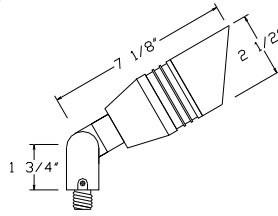

Directional Lights

Cast Aluminum

Shown In Sand

  **S121**

- Cast Aluminum
- 12 Volts
- MR16 20W Lamp Included (50W Max.)
- Spring-Mounted Lamp Positioned Behind Lens
- Convex Tempered Glass Lens
- GS-85 PVC Spike
- CO-3 Connector

▶ **Powder Coat Finishes:**

- Black
- Bronze
- Green
- Verde Green
- White
- Sand

Shown In Rust

  **S131**

- Cast Aluminum
- 12 Volts
- MR16 20W Lamp Included (35W Max.)
- Solid Brass Adjustment Key
- Convex Tempered Glass Lens
- Spring-Mounted Directional Hood
- GS-85 PVC Spike
- CO-3 Connector