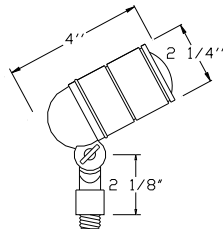

S130

- Cast Aluminum
- 12 Volts
- MR16 20W Lamp Included (35W Max.)
- Solid Brass Adjustment Key
- Convex Tempered Glass Lens
- GS-85 PVC Spike
- CO-3 Connector

▶ **Powder Coat Finishes:**

- Black
- Bronze
- Rust
- Verde Green
- Sand