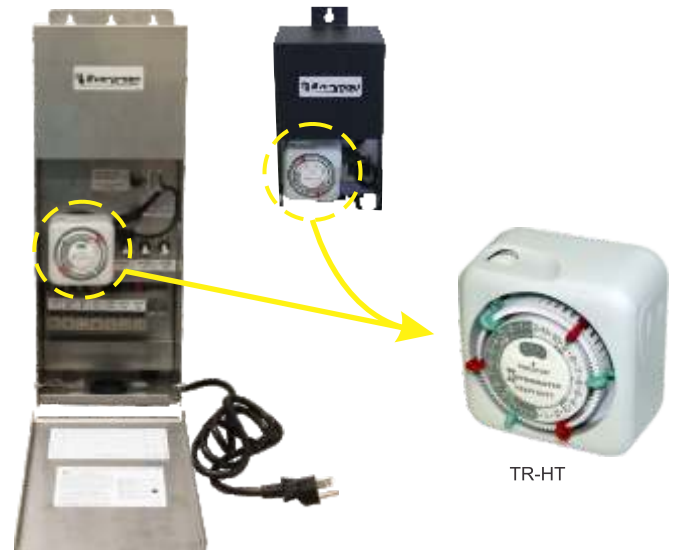

Features

- 12V~15V output choices allow greater distances than conventional 12V transformers
- Resin Sealed Toroid Core runs 75°F cooler
- Stainless Steel Housing
- 50% lighter than conventional transformers
- Fully Loadable
- Extra large terminal lugs for extreme flexibility
- Quiet and 8%-10% more efficient
- Primary and secondary protection
- 25-Amp, 300W MAG breaker circuit protection
- Pluggable timer and photo cell option
- On / Off Switch and Dimmable
- X10/Jancy Compatible
- Dedicated wire testing loop
- Pool and Pond Rated
- Lifetime warranty
- UL Listed (1838, General Purpose 12V~15V)

Timer & Photocell Ready

TR-300-1215-SS
TR-600-1215-SS
TR-900-1215-SS
TR-1200-1215-SS

Transformer Accessories

Cat No.	Description	Specs
PC-1ST	Plug-In Swivel-Type Photocell	500W Tungsten/850VA Ballast, 1.5VA, 10~20 Lx On/30~60 Lx Off
TR-HT	Plug-In 24-HR Timer	15A, 1750W 24HR 3 On/Off Settings