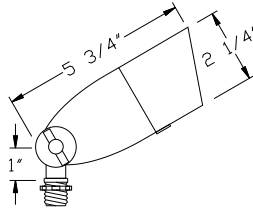

# Directional Lights

**CAST BRASS**

Shown In Architectural Bronze

**B171**

- Cast Brass
- 12 Volts
- MR16 20W Lamp Included (35W Max.)
- Convex Tempered Glass Lens
- GS-85 PVC Spike
- CO-3 Connector

► **Finishes:**