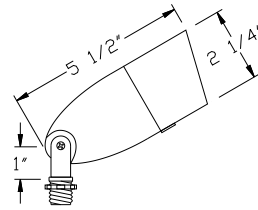

Directional Lights

CAST BRASS

B171

- Cast Brass
- 12 Volts
- MR16 20W Lamp Included (35W Max.)
- Convex Tempered Glass Lens
- GS-85 PVC Spike
- CO-3 Connector

► **Finishes:**

- Antique Brass
- Antique Bronze
- Architectural Bronze
- Aged (Acid) Green

Cast Aluminum

1071

- Cast Aluminum
- 12 Volts
- MR16 20W Lamp Included (35W Max.)
- Tempered Glass Lens
- GS-85 PVC Spike
- CO-3 Connector

► **Powder Coat Finishes:**

- Black
- Bronze
- Green
- Verde Green
- White

Cast Aluminum

1081

- Aluminum
- 12 Volts
- MR16 20W Lamp Included (35W Max.)
- Slip-On Cap with Tempered Glass Lens
- Adjustable Key Knuckle
- GS-85 PVC Spike
- CO-3 Connector

► **Powder Coat Finishes:**

- Black
- Bronze
- Verde Green

FIBERGLASS

FG1071

- Fiberglass
- 12 Volts
- MR16 20W Lamp Included (20W Max.)
- Convex Polycarbonate Lens
- GS-85 PVC Spike
- CO-3 Connector

► **Color:**

- Bronze

Optional MR16-3W-LED-BP Upgrade (3W Equivalent to 20W), Sold Separately

Disclaimer: Shape, Design, and Finish may change without prior notice.

Landscape Lighting