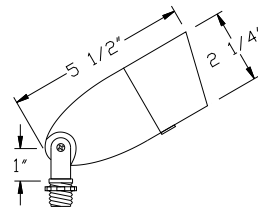

► **Powder Coat Finishes:**

- Black
- Bronze
- Verde Green

FIBERGLASS