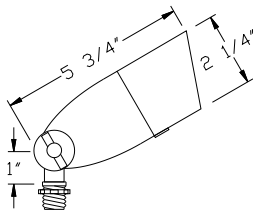

Directional Lights

CAST BRASS

B171

- Cast Brass
- 12 Volts
- MR16 20W Lamp Included (35W Max.)
- Convex Tempered Glass Lens
- GS-85 PVC Spike
- CO-3 Connector

► **Finishes:**

- Antique Brass
- Antique Bronze
- Architectural Bronze
- Aged (Acid) Green

Cast Aluminum

1071

- Cast Aluminum
- 12 Volts
- MR16 20W Lamp Included (35W Max.)
- Tempered Glass Lens
- GS-85 PVC Spike
- CO-3 Connector

► **Powder Coat Finishes:**

- Black
- Bronze
- Green
- Verde Green
- White

Cast Aluminum

1081

- Aluminum
- 12 Volts
- MR16 20W Lamp Included (35W Max.)
- Slip-On Cap with Tempered Glass Lens
- Adjustable Key Knuckle
- GS-85 PVC Spike
- CO-3 Connector

► **Powder Coat Finishes:**

- Black
- Bronze
- Verde Green

FIBERGLASS

FG1071

- Fiberglass
- 12 Volts
- MR16 20W Lamp Included (20W Max.)
- Convex Polycarbonate Lens
- GS-85 PVC Spike
- CO-3 Connector

► **Color:**

- Bronze

Optional MR16-3W-LED-BP Upgrade (3W Equivalent to 20W), Sold Separately

Disclaimer: Shape, Design, and Finish may change without prior notice.

Landscape Lighting