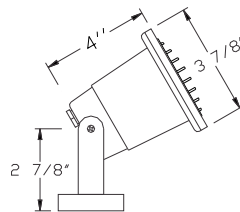

# Underwater Lights

**SOLID BRASS**

  **B510**

- Solid Brass
- 12 Volts
- MR16 20W Lamp Included (50W Max.)
- 30-FT. Power Cord

► **Finish:**  
• Natural Brass

  **B511**

- Solid Brass
- 12 Volts
- MR16 20W Lamp Included (50W Max.)
- 30-FT. Power Cord

► **Finish:**  
• Natural Brass

  **B512**

- Solid Brass
- 12 Volts
- MR16 20W Lamp Included (50W Max.)
- 30-FT. Power Cord

► **Finish:**  
• Natural Brass

For Color Lenses  
See Page G47

**Optional MR16-3W-LED-BP Upgrade (3W Equivalent to 20W), Sold Separately**