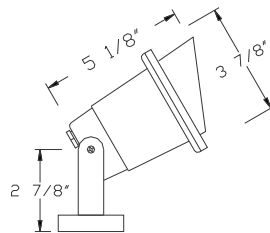

# Underwater Lights

**SOLID BRASS**

  **B510**

- Solid Brass
- 12 Volts
- MR16 20W Lamp Included (50W Max.)
- 30-FT. Power Cord

► **Finish:**  
• Natural Brass

  **B511**

- Solid Brass
- 12 Volts
- MR16 20W Lamp Included (50W Max.)
- 30-FT. Power Cord

► **Finish:**  
• Natural Brass

  **B512**

- Solid Brass
- 12 Volts
- MR16 20W Lamp Included (50W Max.)
- 30-FT. Power Cord

► **Finish:**  
• Natural Brass

For Color Lenses  
See Page G47

**Optional MR16-3W-LED-BP Upgrade (3W Equivalent to 20W), Sold Separately**