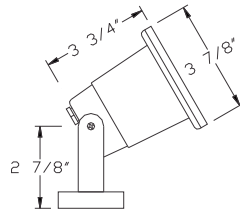

# Underwater Lights

**SOLID BRASS**

  **B510**

- Solid Brass
- 12 Volts
- MR16 20W Lamp Included (50W Max.)
- 30-FT. Power Cord

► **Finish:**  
• Natural Brass

  **B511**

- Solid Brass
- 12 Volts
- MR16 20W Lamp Included (50W Max.)
- 30-FT. Power Cord

► **Finish:**  
• Natural Brass

  **B512**

- Solid Brass
- 12 Volts
- MR16 20W Lamp Included (50W Max.)
- 30-FT. Power Cord

► **Finish:**  
• Natural Brass

For Color Lenses  
See Page G47

**Optional MR16-3W-LED-BP Upgrade (3W Equivalent to 20W), Sold Separately**