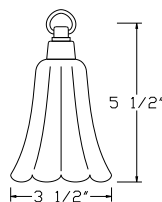

Tree Lights

SOLID BRASS

B910

- Solid Brass
- 12 Volts
- JC Bi-Pin 20W Lamp Included (50W Max.)
- 18" Cable & Chain
- CO-3 Connector

▶ **Finishes:**

- Antique Brass
- Antique Bronze
- Architectural Bronze
- Aged (Acid) Green

Cast Aluminum

9011

- Cast Aluminum
- 12 Volts
- JC Bi-Pin 20W Lamp Included (20W Max.)
- 18" Cable & Chain
- CO-3 Connector

▶ **Finishes:**

- Black
- Verde Green

9013

- Cast Aluminum
- 12 Volts
- JC Bi-Pin 20W Lamp Included (20W Max.)
- 18" Cable & Chain
- CO-3 Connector

▶ **Finishes:**

- Black
- Verde Green

9010

- Cast Aluminum
- 12 Volts
- JC Bi-Pin 20W Lamp Included (20W Max.)
- 18" Cable & Chain
- CO-3 Connector

▶ **Finishes:**

- Black
- Verde Green

Disclaimer: Shape, Design, and Finish may change without prior notice.