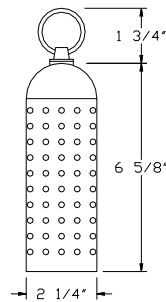

Tree Lights

SOLID BRASS

B910

- Solid Brass
- 12 Volts
- JC Bi-Pin 20W Lamp Included (50W Max.)
- 18" Cable & Chain
- CO-3 Connector

▶ **Finishes:**

- Antique Brass
- Antique Bronze
- Architectural Bronze
- Aged (Acid) Green

Cast Aluminum

9011

- Cast Aluminum
- 12 Volts
- JC Bi-Pin 20W Lamp Included (20W Max.)
- 18" Cable & Chain
- CO-3 Connector

▶ **Finishes:**

- Black
- Verde Green

9013

- Cast Aluminum
- 12 Volts
- JC Bi-Pin 20W Lamp Included (20W Max.)
- 18" Cable & Chain
- CO-3 Connector

▶ **Finishes:**

- Black
- Verde Green

9010

- Cast Aluminum
- 12 Volts
- JC Bi-Pin 20W Lamp Included (20W Max.)
- 18" Cable & Chain
- CO-3 Connector

▶ **Finishes:**

- Black
- Verde Green

Disclaimer: Shape, Design, and Finish may change without prior notice.