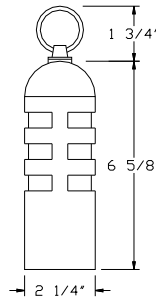

Tree Lights

SOLID BRASS

B910

- Solid Brass
- 12 Volts
- JC Bi-Pin 20W Lamp Included (50W Max.)
- 18" Cable & Chain
- CO-3 Connector

▶ **Finishes:**

- Antique Brass
- Antique Bronze
- Architectural Bronze
- Aged (Acid) Green

Cast Aluminum

9011

- Cast Aluminum
- 12 Volts
- JC Bi-Pin 20W Lamp Included (20W Max.)
- 18" Cable & Chain
- CO-3 Connector

▶ **Finishes:**

- Black
- Verde Green

9013

- Cast Aluminum
- 12 Volts
- JC Bi-Pin 20W Lamp Included (20W Max.)
- 18" Cable & Chain
- CO-3 Connector

▶ **Finishes:**

- Black
- Verde Green

9010

- Cast Aluminum
- 12 Volts
- JC Bi-Pin 20W Lamp Included (20W Max.)
- 18" Cable & Chain
- CO-3 Connector

▶ **Finishes:**

- Black
- Verde Green

Disclaimer: Shape, Design, and Finish may change without prior notice.