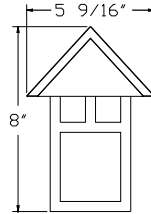

Tree Lights

SOLID BRASS

B910

- Solid Brass
- 12 Volts
- JC Bi-Pin 20W Lamp Included (50W Max.)
- 18" Cable & Chain
- CO-3 Connector

▶ **Finishes:**

- Antique Brass
- Antique Bronze
- Architectural Bronze
- Aged (Acid) Green

Cast Aluminum

9011

- Cast Aluminum
- 12 Volts
- JC Bi-Pin 20W Lamp Included (20W Max.)
- 18" Cable & Chain
- CO-3 Connector

▶ **Finishes:**

- Black
- Verde Green

9013

- Cast Aluminum
- 12 Volts
- JC Bi-Pin 20W Lamp Included (20W Max.)
- 18" Cable & Chain
- CO-3 Connector