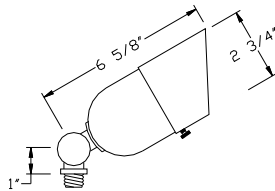

B101

- Solid Brass
- 12 Volts
- MR16 20W Lamp Included (50W Max.)
- Solid Brass Adjustment Key
- Tempered Glass Lens
- GS-85 PVC Spike
- CO-3 Connector

1. **Finishes:**
2. Natural Brass - Polished
   - Antique Brass
   - Antique Bronze
   - Architectural Bronze
   - Aged (Acid) Green

COPPER