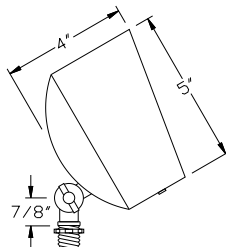

B191

- Solid Brass
- 12 Volts
- PAR36 Lamp Included (50W Max.)
- GS-85 PVC Spike
- CO-3 Connector

1. **Finishes:**
2. Antique Brass
   - Antique Bronze
   - Architectural Bronze
   - Aged (Acid) Green

Optional MR16-3W-LED-BP Upgrade (3W Equivalent to 20W), Sold Separately

Disclaimer: Shape, Design, and Finish may change without prior notice.

Landscape Lighting