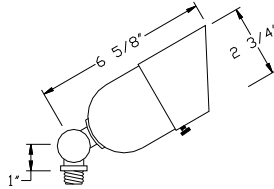

# Directional Lights

**SOLID BRASS**

Shown In  
Antique Brass

  **B101**

- Solid Brass
- 12 Volts
- MR16 20W Lamp Included (50W Max.)
- Solid Brass Adjustment Key
- Tempered Glass Lens
- GS-85 PVC Spike
- CO-3 Connector