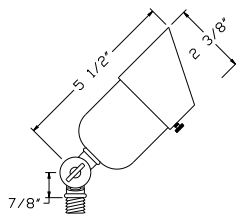

# Directional Lights

**SOLID BRASS**

Shown In  
Antique Brass

  **B101**

- Solid Brass
- 12 Volts
- MR16 20W Lamp Included (50W Max.)
- Solid Brass Adjustment Key
- Tempered Glass Lens
- GS-85 PVC Spike
- CO-3 Connector

- **Finish:**
- Natural Copper - Polished

**SOLID BRASS**

Shown In  
Antique Bronze

  **B102**

- Solid Brass
- 12 Volts
- MR16 20W Lamp Included (35W Max.)
- Solid Brass Adjustment Key
- Tempered Glass Lens
- GS-85 PVC Spike
- CO-3 Connector