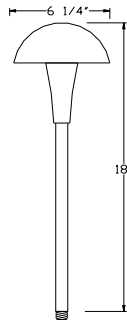

Cast Aluminum

Shown in Black

S224

- 12 Volts
- JC -Bi-Pin 20W Lamp Included (20W Max.)
- Cast Aluminum
- Twist-Off Shade for Easy Relamping
- CO-3 Connector

► **Finishes:**

- Black
- Bronze
- Verde Green
- Rust
- Sand

Shown in Black

S225

- 12 Volts
- JC -Bi-Pin 20W Lamp Included (50W Max.)
- Cast Aluminum
- Twist-Off Shade for Easy Relamping
- CO-3 Connector

► **Finishes:**

- Black
- Bronze
- Verde Green
- Rust
- Sand

Shown in Black

S217

- 12 Volts
- JC -Bi-Pin 20W Lamp Included (50W Max.)
- Cast Aluminum
- GS-10 Super Spike
- CO-3 Connector

► **Finishes:**

- Black
- Bronze
- Verde Green

Landscape Lighting

Disclaimer: Shape, Design, and Finish may change without prior notice.