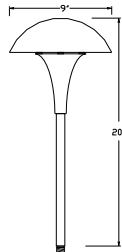

Cast Aluminum

Shown in Black

S224

- 12 Volts
- JC -Bi-Pin 20W Lamp Included (20W Max.)
- Cast Aluminum
- Twist-Off Shade for Easy Relamping
- CO-3 Connector

► **Finishes:**

- Black
- Bronze
- Verde Green
- Rust
- Sand

Shown in Black

S225

- 12 Volts
- JC -Bi-Pin 20W Lamp Included (50W Max.)
- Cast Aluminum
- Twist-Off Shade for Easy Relamping
- CO-3 Connector

► **Finishes:**

- Black
- Bronze
- Verde Green
- Rust
- Sand

Shown in Black

S217

- 12 Volts
- JC -Bi-Pin 20W Lamp Included (50W Max.)
- Cast Aluminum
- GS-10 Super Spike
- CO-3 Connector

► **Finishes:**

- Black
- Bronze
- Verde Green

Landscape Lighting

Disclaimer: Shape, Design, and Finish may change without prior notice.