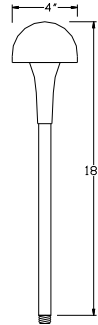

Cast Aluminum

Shown in Black

S224

- 12 Volts
- JC -Bi-Pin 20W Lamp Included (20W Max.)
- Cast Aluminum
- Twist-Off Shade for Easy Relamping
- CO-3 Connector

► **Finishes:**

- Black
- Bronze
- Verde Green
- Rust
- Sand

Shown in Black

S225

- 12 Volts
- JC -Bi-Pin 20W Lamp Included (50W Max.)
- Cast Aluminum
- Twist-Off Shade for Easy Relamping
- CO-3 Connector

► **Finishes:**

- Black
- Bronze
- Verde Green
- Rust
- Sand

Shown in Black

S217

- 12 Volts
- JC -Bi-Pin 20W Lamp Included (50W Max.)
- Cast Aluminum
- GS-10 Super Spike
- CO-3 Connector

► **Finishes:**

- Black
- Bronze
- Verde Green

Landscape Lighting

Disclaimer: Shape, Design, and Finish may change without prior notice.