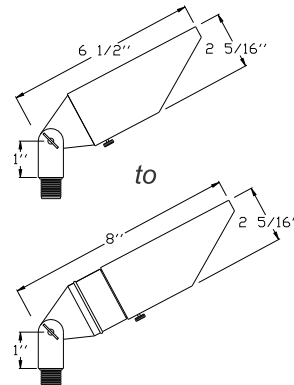

Directional Lights

CAST BRASS

Shown In
Natural Brass

B141

- Cast Brass
- 12 Volts
- MR16 20W Lamp Included (50W Max.)
- Spring-Mounted Directional Hood
- Convex Tempered Glass Lens
- GS-85 PVC Spike
- CO-3 Connector

- **Finishes:**
- Natural Brass - Polished
 - Antique Brass
 - Antique Bronze
 - Architectural Bronze
 - Aged (Acid) Green

Shown In
Antique Bronze

B140

- Cast Brass
- 12 Volts
- MR16 20W Lamp Included (50W Max.)
- Convex Tempered Glass Lens
- GS-85 PVC Spike
- CO-3 Connector

- **Finishes:**
- Natural Brass - Polished
 - Antique Brass
 - Antique Bronze
 - Architectural Bronze
 - Aged (Acid) Green

Shown In
Natural Brass

B140SH

- Cast Brass
- 12 Volts
- MR16 20W Lamp Included (50W Max.)
- Spring-Mounted Directional Hood
- Convex Tempered Glass Lens
- GS-85 PVC Spike
- CO-3 Connector