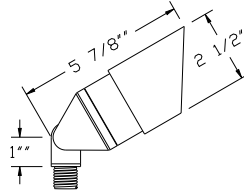

Directional Lights

CAST BRASS

Shown In
Natural Brass

B141

- Cast Brass
- 12 Volts
- MR16 20W Lamp Included (50W Max.)
- Spring-Mounted Directional Hood
- Convex Tempered Glass Lens
- GS-85 PVC Spike
- CO-3 Connector