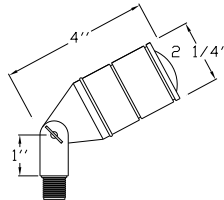

B140

- Cast Brass
- 12 Volts
- MR16 20W Lamp Included (50W Max.)
- Convex Tempered Glass Lens
- GS-85 PVC Spike
- CO-3 Connector

1. **Finishes:**
2. Natural Brass - Polished
   - Antique Brass
   - Antique Bronze
   - Architectural Bronze
   - Aged (Acid) Green