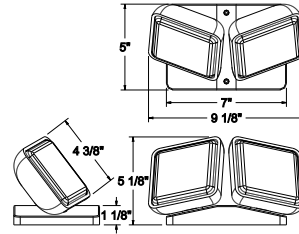

REMOTE HEAD LAMPS

RHT5-1

Cat. No.	No. of Heads	Voltage	Wattage
RH16 (MR16 Remote Head)	1 (One)	6 (6V)	5 (5W)
	2 (Two)		
RHT5 (T5 Wedge Lamp Remote Head)	1 (One)	6 (6V)	5 (5W)
	2 (Two)		9 (9W)
	1 (One)	12 (12V)	7.2 (7.2W)
	2 (Two)		12 (12W)
RH36 (PAR36 Remote Head)	1 (One)	6 (6V)	5 (5W)
	2 (Two)		9 (9W)
	1 (One)	12 (12V)	7.2 (7.2W)
	2 (Two)		12 (12W)
RH36WP (PAR36 Weatherproof Remote Head)	1 (One)	6 (6V)	7.2 (7.2W)
	2 (Two)