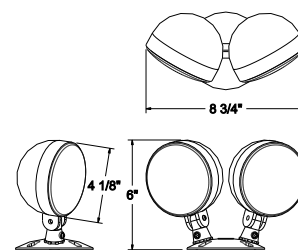

RH36WP-2

Cat. No.	No. of Heads	Voltage	Wattage
RH16 (MR16 Remote Head)	1 (One)	6 (6V)	5 (5W)
	2 (Two)		
RHT5 (T5 Wedge Lamp Remote Head)	1 (One)	6 (6V)	5 (5W)
	2 (Two)		9 (9W)
	1 (One)	12 (12V)	7.2 (7.2W)
	2 (Two)		12 (12W)
RH36 (PAR36 Remote Head)	1 (One)	6 (6V)	5 (5W)
	2 (Two)		9 (9W)
	1 (One)	12 (12V)	7.2 (7.2W)
	2 (Two)		12 (12W)
RH36WP (PAR36 Weatherproof Remote Head)	1 (One)	6 (6V)	7.2 (7.2W)
	2 (Two)		