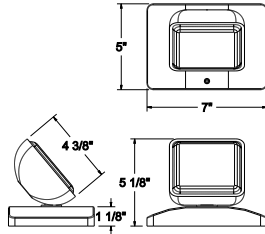

REMOTE HEAD LAMPS

RHT5-1

Cat. No.	No. of Heads	Voltage	Wattage
RH16 (MR16 Remote Head)	1 (One)	6 (6V)	5 (5W)
	2 (Two)		
RHT5 (T5 Wedge Lamp Remote Head)	1 (One)	6 (6V)	5 (5W)
	2 (Two)		9 (9W)
	1 (One)	12 (12V)	7.2 (7.2W)
	2 (Two)		12 (12W)
RH36 (PAR36 Remote Head)	1 (One)	6 (6V)	5 (5W)
	2 (Two)		9 (9W)
	1 (One)	12 (12V)	7.2 (7.2W)
	2 (Two)		12 (12W)
RH36WP (PAR36 Weatherproof Remote Head)	1 (One)	6 (6V)	7.2 (7.2W)
	2 (Two)