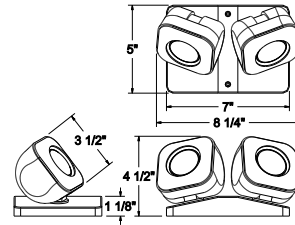

REMOTE HEAD LAMPS

RH36-1

Cat. No.	No. of Heads	Voltage	Wattage
RH16 (MR16 Remote Head)	1 (One)	6 (6V)	5 (5W)
	2 (Two)		
RHT5 (T5 Wedge Lamp Remote Head)	1 (One)	6 (6V)	5 (5W)
	2 (Two)		9 (9W)
	1 (One)	12 (12V)	7.2 (7.2W)
	2 (Two)		12 (12W)
RH36 (PAR36 Remote Head)	1 (One)	6 (6V)	5 (5W)
	2 (Two)		9 (9W)
	1 (One)	12 (12V)	7.2 (7.2W)
	2 (Two)		12 (12W)
RH36WP (PAR36 Weatherproof Remote Head)	1 (One)	6 (6V)	7.2 (7.2W)
	2 (Two)