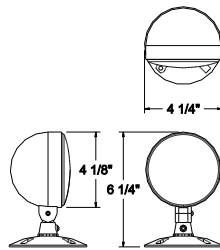

RH36WP-2

Cat. No.	No. of Heads	Voltage	Wattage
RH16 (MR16 Remote Head)	1 (One)	6 (6V)	5 (5W)
	2 (Two)		
RHT5 (T5 Wedge Lamp Remote Head)	1 (One)	6 (6V)	5 (5W)
	2 (Two)		9 (9W)
	1 (One)	12 (12V)	7.2 (7.2W)
	2 (Two)		12 (12W)
RH36 (PAR36 Remote Head)	1 (One)	6 (6V)	5 (5W)
	2 (Two)		9 (9W)
	1 (One)	12 (12V)	7.2 (7.2W)
	2 (Two)		12 (12W)
RH36WP (PAR36 Weatherproof Remote Head)	1 (One)	6 (6V)	7.2 (7.2W)
	2 (Two)		