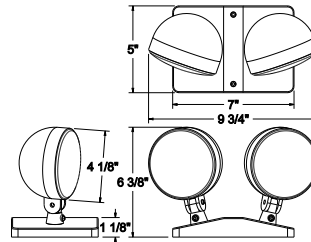

REMOTE HEAD LAMPS

RH36WP-1

Cat. No.	No. of Heads	Voltage	Wattage
RH16 (MR16 Remote Head)	1 (One)	6 (6V)	5 (5W)
	2 (Two)		
RHT5 (T5 Wedge Lamp Remote Head)	1 (One)	6 (6V)	5 (5W)
	2 (Two)		9 (9W)
	1 (One)	12 (12V)	7.2 (7.2W)
	2 (Two)		12 (12W)
RH36 (PAR36 Remote Head)	1 (One)	6 (6V)	5 (5W)
	2 (Two)		9 (9W)
	1 (One)	12 (12V)	7.2 (7.2W)
	2 (Two)		12 (12W)
RH36WP (PAR36 Weatherproof Remote Head)	1 (One)	6 (6V)	7.2 (7.2W)
	2 (Two)