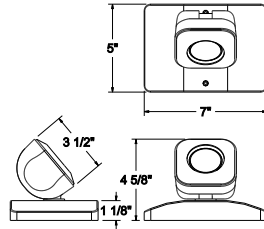

REMOTE HEAD LAMPS

RH36-1

Cat. No.	No. of Heads	Voltage	Wattage
RH16 (MR16 Remote Head)	1 (One)	6 (6V)	5 (5W)
	2 (Two)		
RHT5 (T5 Wedge Lamp Remote Head)	1 (One)	6 (6V)	5 (5W)
	2 (Two)		9 (9W)
	1 (One)	12 (12V)	7.2 (7.2W)
	2 (Two)		12 (12W)
RH36 (PAR36 Remote Head)	1 (One)	6 (6V)	5 (5W)
	2 (Two)		9 (9W)
	1 (One)	12 (12V)	7.2 (7.2W)
	2 (Two)		12 (12W)
RH36WP (PAR36 Weatherproof Remote Head)	1 (One)	6 (6V)	7.2 (7.2W)
	2 (Two)