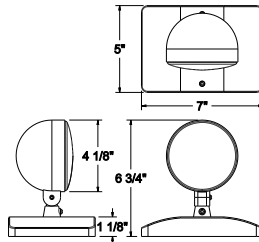

REMOTE HEAD LAMPS

RH36WP-1

Cat. No.	No. of Heads	Voltage	Wattage
RH16 (MR16 Remote Head)	1 (One)	6 (6V)	5 (5W)
	2 (Two)		
RHT5 (T5 Wedge Lamp Remote Head)	1 (One)	6 (6V)	5 (5W)
	2 (Two)		9 (9W)
	1 (One)	12 (12V)	7.2 (7.2W)
	2 (Two)		12 (12W)
RH36 (PAR36 Remote Head)	1 (One)	6 (6V)	5 (5W)
	2 (Two)		9 (9W)
	1 (One)	12 (12V)	7.2 (7.2W)
	2 (Two)		12 (12W)
RH36WP (PAR36 Weatherproof Remote Head)	1 (One)	6 (6V)	7.2 (7.2W)
	2 (Two)