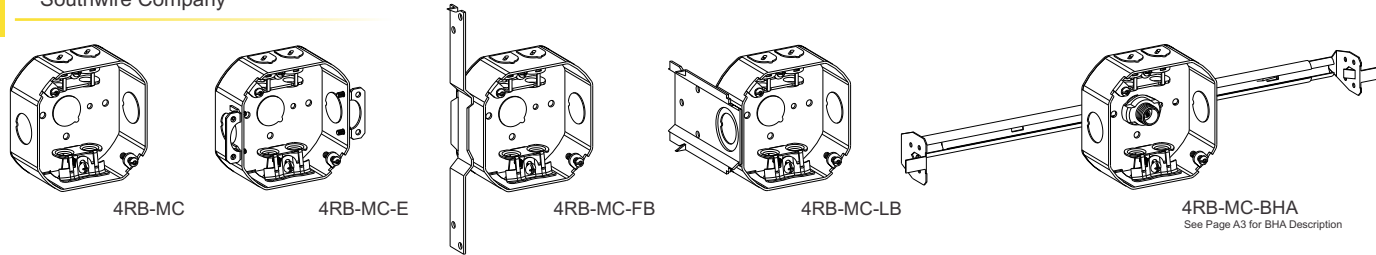

#### 1-1/2" DEEP

15.5 Cu. In.

#### BX/MC Clamp:

- All MC series boxes are suitable for use with MCAP™-Aluminum
- MCAP is a trademark of Southwire Company

Cat. No.	Bracket & Setback	Knockouts		Std. Pkg.
		Sides	Bottom	
4RB-MC	-	2 - 1/2", 4 - Loom	1 - 1/2"	50
4RB-MC-E	Ears	2 - 1/2", 4 - Loom	1 - 1/2"	50
4RB-MC-FB	FB, 1/2"	1 - 1/2", 4 - Loom	1 - 1/2"	50
4RB-MC-LB	LB, 1/2"	2 - 1/2", 4 - Loom	1 - 1/2"	50
4RB-MC-BHA	BHA, 14-1/2" to 22-1/2"	2 - 1/2", 4 - Loom	-	25