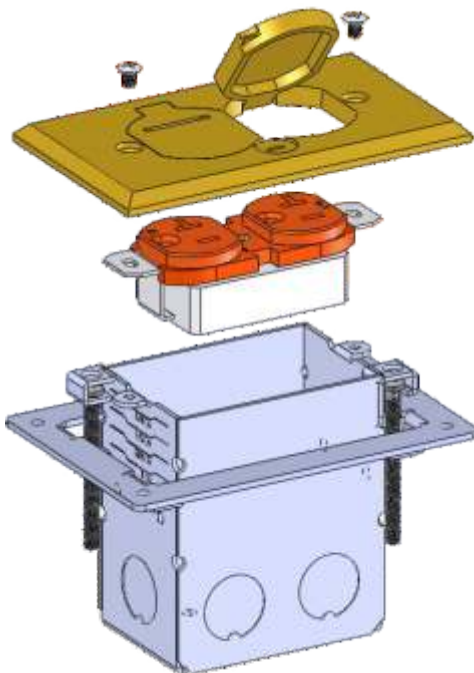

## FLOOR PLATE COVERS

- Floor boxes may be used on both wood and concrete floors
- All Orbit floor boxes are complete assemblies with steel box included
- Steel floor boxes must be installed flush with finished floor prior to final installation of Orbit Floor plate assembly (except for FLB-D)

Shown In Stainless Steel

Cat. No.	Description	Std. Pkg.
<b>FLBPU-D-BR</b>	Floor Box Pop-Up with Duplex Receptacle, Brass	10
<b>FLBPU-D-SS</b>	Floor Box Pop-Up with Duplex Receptacle, Stainless Steel	10
<b>FLBPU-L-BR</b>	Floor Box Pop-Up with Low-Voltage (RJ45), Brass	10
<b>FLBPU-DL-BR</b>	Floor Box Pop-Up with Duplex Receptacle & Low-Voltage (RJ45), Brass	10
<b>FLBPU-DL-SS</b>	Floor Box Pop-Up with Duplex Receptacle & Low-Voltage (RJ45), Stainless Steel	10
<b>FLB-D-BR</b>	Floor Box with Duplex Receptacle Cover and Adjustable Box, Brass	10
<b>FLB-D-SS</b>	Floor Box with Duplex Receptacle Cover and Adjustable Box, Stainless Steel	10

FLBPU-D

FLBPU-L

FLBPU-DL

EXPLODED DRAWING

FLB-D