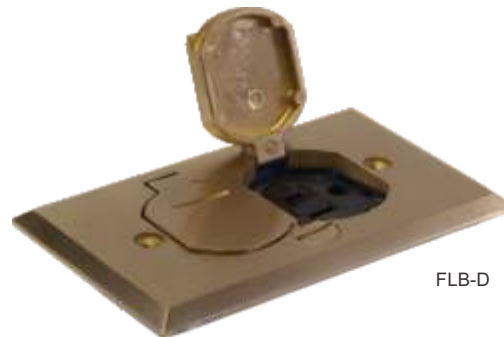

## FLOOR PLATE COVERS

- Floor boxes may be used on both wood and concrete floors
- All Orbit floor boxes are complete assemblies with steel box included
- Steel floor boxes must be installed flush with finished floor prior to final installation of Orbit Floor plate assembly (except for FLB-D)

Shown In Stainless Steel

Cat. No.	Description	Std. Pkg.
<b>FLBPU-D-BR</b>	Floor Box Pop-Up with Duplex Receptacle, Brass	10
<b>FLBPU-D-SS</b>	Floor Box Pop-Up with Duplex Receptacle, Stainless Steel	10
<b>FLBPU-L-BR</b>	Floor Box Pop-Up with Low-Voltage (RJ45), Brass	10
<b>FLBPU-DL-BR</b>	Floor Box Pop-Up with Duplex Receptacle & Low-Voltage (RJ45), Brass	10
<b>FLBPU-DL-SS</b>	Floor Box Pop-Up with Duplex Receptacle & Low-Voltage (RJ45), Stainless Steel	10
<b>FLB-D-BR</b>	Floor Box with Duplex Receptacle Cover and Adjustable Box, Brass	10
<b>FLB-D-SS</b>	Floor Box with Duplex Receptacle Cover and Adjustable Box, Stainless Steel	10

FLBPU-D

FLBPU-L

FLBPU-DL

EXPLODED DRAWING

FLB-D