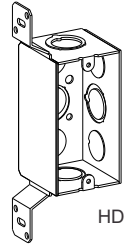

Deep Handy Boxes and Covers

DEEP HANDY BOXES WELDED 2-1/8" DEEP

2" W x 4" H
16.5 Cu. In.

*Ground Emboss Available
September 2010

HDB-1-50

HDB-1-50-FB

HDB-1-MKO

HDB-1-MKO-AB

HDB-1-MKO-FB

Cat. No.	Bracket & Setback	Knockouts		Std. Pkg.
		Sides	Bottom	
*HDB-1-50	-	8 - 1/2"	3 - 1/2"	50
HDB-1-50-FB	FB, 9/16"	5 - 1/2"	3 - 1/2"	50
*HDB-1-MKO	-	4 - 1/2", 4 - MKO	2 - 1/2", 1 - MKO	50
HDB-1-MKO-AB	AB, 9/16"	2 - 1/2", 3 - MKO	2 - 1/2", 1 - MKO	50
HDB-1-MKO-FB	FB, 9/16"	2 - 1/2", 3 - MKO	2 - 1/2", 1 - MKO	50

HANDY BOX COVERS

2-5/16" W x 4-3/16" H

HBC-B

HBC-BK

HBC-DR

HBC-GFI

HBC-SR

HBC-PO