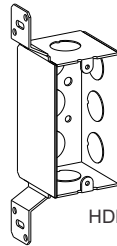

Deep Handy Boxes and Covers

DEEP HANDY BOXES WELDED 2-1/8" DEEP

2" W x 4" H
16.5 Cu. In.

*Ground Emboss Available
September 2010

HDB-1-50

HDB-1-50-FB

HDB-1-MKO

HDB-1-MKO-AB

HDB-1-MKO-FB

Cat. No.	Bracket & Setback	Knockouts		Std. Pkg.
		Sides	Bottom	
*HDB-1-50	-	8 - 1/2"	3 - 1/2"	50
HDB-1-50-FB	FB, 9/16"	5 - 1/2"	3 - 1/2"	50
*HDB-1-MKO	-	4 - 1/2", 4 - MKO	2 - 1/2", 1 - MKO	50
HDB-1-MKO-AB	AB, 9/16"	2 - 1/2", 3 - MKO	2 - 1/2", 1 - MKO	50
HDB-1-MKO-FB	FB, 9/16"	2 - 1/2", 3 - MKO	2 - 1/2", 1 - MKO	50

HANDY BOX COVERS

2-5/16" W x 4-3/16" H

HBC-B

HBC-BK

HBC-DR

HBC-GFI

HBC-SR

HBC-PO