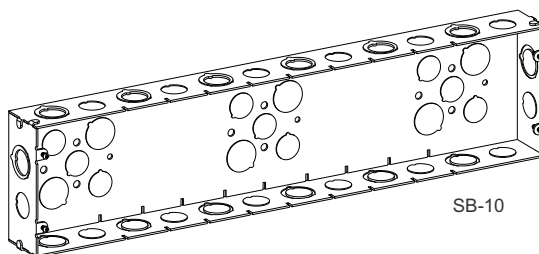

Multigang Welded Switch Boxes

MULTIGANG WELDED SWITCH BOXES 1-13/16" DEEP

& LOW VOLTAGE PARTITION

Cat. No.	No. of Gangs	Knockouts		Dimension W x H	Cu. Inch	Std. Pkg.
		Sides	Bottom			
SB-2	2	6 - 1/2", 6 - MKO	3 - 1/2", 2 - 3/4"	6-13/16" x 4-9/16"	56.3	5
SB-3	3	8 - 1/2", 6 - MKO	3 - 1/2", 2 - 3/4"	8-5/8" x 4-9/16"	65.0	5
SB-4	4	8 - 1/2", 8 - MKO	6 - 1/2", 4 - 3/4"	10-7/16" x 4-9/16"	80.0	5
SB-5	5	10 - 1/2", 8 - MKO	6 - 1/2", 4 - 3/4"	12-1/4" x 4-9/16"	94.8	5
SB-6	6	10 - 1/2", 10 - MKO	6 - 1/2", 4 - 3/4"	14-1/16" x 4-9/16"	111.1	1
SB-7	7	12 - 1/2", 10 - MKO	9 - 1/2", 6 - 3/4"	15-7/8" x 4-9/16"	127.0	1
SB-8	8	12 - 1/2", 12 - MKO	9 - 1/2", 6 - 3/4"	17-11/16" x 4-9/16"	142.1	1
SB-9	9	14 - 1/2", 12 - MKO	9 - 1/2", 6 - 3/4"	19-1/2" x 4-9/16"	157.9	1
SB-10	10	14 - 1/2", 14 - MKO	9 - 1/2", 6 - 3/4"	21-3/8" x 4-9/16"	172.1	1
SB-D	1-7/8" / 2-5/8" Partition for SB Boxes with Raised or Flat Covers Fits other major brand multigang boxes with raised or flat covers					25