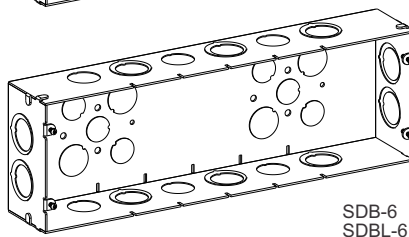

MULTIGANG WELDED DEEP SWITCH BOXES 2-1/2" DEEP

& LOW VOLTAGE PARTITION

Cat. No.	No. of Gangs	Knockouts		Dimension W x H	Cu. Inch	Std. Pkg.
		Sides	Bottom			
SDB-2	2	4 - 3/4", 8 - 1/2" & 3/4" MKO	3 - 1/2", 2 - 3/4"	6-13/16" x 4-9/16"	70.0	5
SDB-3	3	8 - 3/4", 6 - 1/2" & 3/4" MKO	6 - 1/2", 4 - 3/4"	8-5/8" x 4-9/16"	90.0	5
SDB-4	4	4 - 3/4", 8 - 1/2" & 3/4" MKO	6 - 1/2", 4 - 3/4"	10-7/16" x 4-9/16"	110.0	5
SDB-5	5	6 - 3/4", 8 - 1/2" & 3/4" MKO	6 - 1/2", 4 - 3/4"	12-1/4" x 4-9/16"	130.0	5
SDB-6	6	6 - 3/4", 8 - 1/2" & 3/4" MKO	6 - 1/2", 4 - 3/4"	14-1/16" x 4-9/16"	150.0	1
SDBL-2	2	4 - 3/4", 8 - 3/4" & 1" MKO	3 - 1/2", 2 - 3/4"	6-13/16" x 4-9/16"	70.0	5
SDBL-3	3	8 - 3/4", 6 - 3/4" & 1" MKO	6 - 1/2", 4 - 3/4"	8-5/8" x 4-9/16"	90.0	5
SDBL-4	4	4 - 3/4", 8 - 3/4" & 1" MKO	6 - 1/2", 4 - 3/4"	10-7/16" x 4-9/16"	110.0	5
SDBL-5	5	6 - 3/4", 8 - 3/4" & 1" MKO	6 - 1/2", 4 - 3/4"	12-1/4" x 4-9/16"	130.0	5
SDBL-6	6	6 - 3/4", 8 - 3/4" & 1" MKO	6 - 1/2", 4 - 3/4"	14-1/16" x 4-9/16"	150.0	1
SDB-D	1-5/8" / 2-1/2" / 2-5/8" Partition for SB & SDB Boxes with Raised or Flat Covers Fits other major brand multigang boxes with raised or flat covers					25