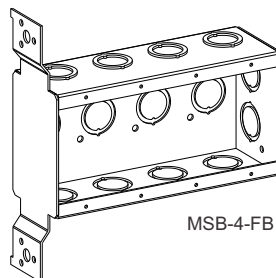

MSB-3-FB

MSB-4-FB