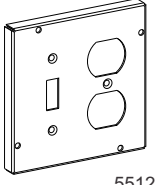

5S Industrial Covers

4-11/16" SQUARE (5S) INDUSTRIAL COVERS RAISED 1/2"

10 Cu. In.

Cat. No.	Description	Std. Pkg.
5501	Toggle Switch	25
5502	Duplex Receptacle	25
5503	Single Receptacle, 15A, 1.406" Diameter	25
5504	GFCI or Decorative Switches	25
5505	Power Outlet, 20A, 1.594" Diameter	25
5506	Power Outlet, 30A Locking, 1.719" Diameter	25
5507	Power Outlet, 30 to 50A, 2.156" Diameter	25
5508	Power Outlet, 30 to 60A, 2.468" Diameter	25
5511	2 Toggle Switches	25
5512	Toggle Switch / Duplex Receptacle	25
5514	Toggle Switch / GFCI	25
5522	2 Duplex Receptacles	25
5524	Duplex Receptacle / GFCI	25
5544	2 GFCIs or 2 Decorative Switches	25

Steel Products

5512

Certification:

- File E227970
- Acceptable for use in 2-hour Fire Rated Walls, Visit www.ul.com