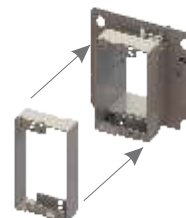

Certifications:

- File 3033655