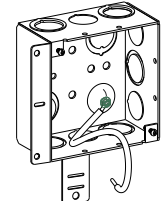

4SDB-MKO-AB-PT-BSA