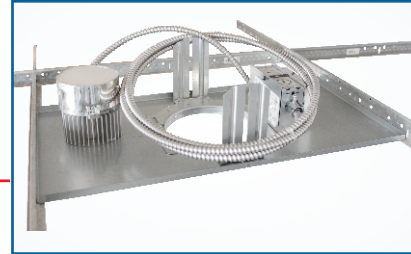

True 5" Square Boxes and Accessories | Pg. P27, A22, B3, F22

T5B-50/200

T5B-200 NEW

B-T5B

T5R

T5R includes the pre-installed screws prepared to take any 4" Ring

DOUBLE THE CAPACITY HALF THE STRUGGLE

With more than double the capacity of standard 4" square boxes, Orbit's True 5" Square Boxes (T5) provide the space needed to handle modern-day hospital, commercial, government and university data needs. The T5 Series consists of three styles, measuring 3-1/4" Deep and 71.8 Cu. In. of space. All T5 Boxes accommodate up to a 2" Fitting. Mounting accessories include the UMA-LVBS (pg. P1), Flat Bracket Series (pg. P13) and more!

Recessed Light Adapter Plates | Pg. P19

PATENT PENDING

HARD LID

T-BAR CEILING

RAP

2" to 8" opening

RAP-SQ NEW

2" to 10" opening

RAP-T

2" to 8" opening

RAP-T-SQ NEW

2" to 10" opening

INSTALL DOWNLIGHTS & SPEAKERS 4X FASTER

Orbit's Recessed Light Adapter Plates are a fast and convenient solution for installing recessed lighting fixtures or speakers in Hard Lid or Drop (T-Bar) ceilings. Allows for a wide range of round and square recessed lighting fixtures or speakers to be preassembled at waist height before moving to the jobsite for a quicker installation. New models range from 2" to 10" opening.