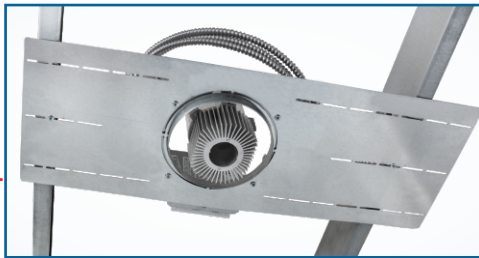

True 5" Square Boxes and Accessories | Pg. P27, A22, B3, F22

T5B-50/200

T5B-200 NEW

B-T5B

T5R

T5R includes the pre-installed screws prepared to take any 4" Ring

DOUBLE THE CAPACITY HALF THE STRUGGLE

With more than double the capacity of standard 4" square boxes, Orbit's True 5" Square Boxes (T5) provide the space needed to handle modern-day hospital, commercial, government and university data needs. The T5 Series consists of three styles, measuring 3-1/4" Deep and 71.8 Cu. In. of space. All T5 Boxes accommodate up to a 2" Fitting. Mounting accessories include the UMA-LVBS (pg. P1), Flat Bracket Series (pg. P13) and more!

Recessed Light Adapter Plates | Pg. P19

PATENT PENDING

HARD LID

T-BAR CEILING

RAP

2" to 8" opening

RAP-SQ NEW

2" to 10" opening

RAP-T

2" to 8" opening

RAP-T-SQ NEW

2" to 10" opening

INSTALL DOWNLIGHTS & SPEAKERS 4X FASTER

Orbit's Recessed Light Adapter Plates are a fast and convenient solution for installing recessed lighting fixtures or speakers in Hard Lid or Drop (T-Bar) ceilings. Allows for a wide range of round and square recessed lighting fixtures or speakers to be preassembled at waist height before moving to the jobsite for a quicker installation. New models range from 2" to 10" opening.