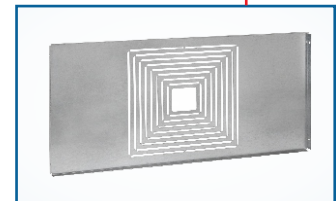

True 5" Square Boxes and Accessories | Pg. P27, A22, B3, F22

T5B-50/200

T5B-200 NEW

B-T5B

T5R

T5R includes the pre-installed screws prepared to take any 4" Ring

DOUBLE THE CAPACITY HALF THE STRUGGLE

With more than double the capacity of standard 4" square boxes, Orbit's True 5" Square Boxes (T5) provide the space needed to handle modern-day hospital, commercial, government and university data needs. The T5 Series consists of three styles, measuring 3-1/4" Deep and 71.8 Cu. In. of space. All T5 Boxes accommodate up to a 2" Fitting. Mounting accessories include the UMA-LVBS (pg. P1), Flat Bracket Series (pg. P13) and more!

Recessed Light Adapter Plates | Pg. P19

PATENT PENDING

HARD LID

T-BAR CEILING

RAP

2" to 8" opening

RAP-SQ NEW

2" to 10" opening

RAP-T

2" to 8" opening

RAP-T-SQ NEW

2" to 10" opening

INSTALL DOWNLIGHTS & SPEAKERS 4X FASTER

Orbit's Recessed Light Adapter Plates are a fast and convenient solution for installing recessed lighting fixtures or speakers in Hard Lid or Drop (T-Bar) ceilings. Allows for a wide range of round and square recessed lighting fixtures or speakers to be preassembled at waist height before moving to the jobsite for a quicker installation. New models range from 2" to 10" opening.