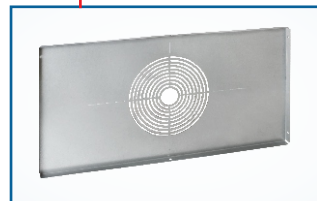

True 5" Square Boxes and Accessories | Pg. P27, A22, B3, F22

T5B-50/200

T5B-200 NEW

B-T5B

T5R

T5R includes the pre-installed screws prepared to take any 4" Ring

DOUBLE THE CAPACITY HALF THE STRUGGLE

With more than double the capacity of standard 4" square boxes, Orbit's True 5" Square Boxes (T5) provide the space needed to handle modern-day hospital, commercial, government and university data needs. The T5 Series consists of three styles, measuring 3-1/4" Deep and 71.8 Cu. In. of space. All T5 Boxes accommodate up to a 2" Fitting. Mounting accessories include the UMA-LVBS (pg. P1), Flat Bracket Series (pg. P13) and more!

Recessed Light Adapter Plates | Pg. P19

PATENT PENDING

HARD LID

T-BAR CEILING

RAP

2" to 8" opening

RAP-SQ NEW

2" to 10" opening

RAP-T

2" to 8" opening

RAP-T-SQ NEW

2" to 10" opening

INSTALL DOWNLIGHTS & SPEAKERS 4X FASTER

Orbit's Recessed Light Adapter Plates are a fast and convenient solution for installing recessed lighting fixtures or speakers in Hard Lid or Drop (T-Bar) ceilings. Allows for a wide range of round and square recessed lighting fixtures or speakers to be preassembled at waist height before moving to the jobsite for a quicker installation. New models range from 2" to 10" opening.