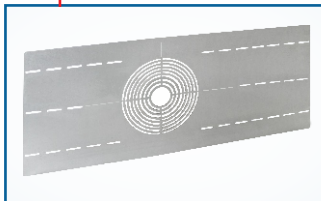

True 5" Square Boxes and Accessories | Pg. P27, A22, B3, F22

T5B-50/200

T5B-200 NEW

B-T5B

T5R

T5R includes the pre-installed screws prepared to take any 4" Ring

DOUBLE THE CAPACITY HALF THE STRUGGLE

With more than double the capacity of standard 4" square boxes, Orbit's True 5" Square Boxes (T5) provide the space needed to handle modern-day hospital, commercial, government and university data needs. The T5 Series consists of three styles, measuring 3-1/4" Deep and 71.8 Cu. In. of space. All T5 Boxes accommodate up to a 2" Fitting. Mounting accessories include the UMA-LVBS (pg. P1), Flat Bracket Series (pg. P13) and more!

Recessed Light Adapter Plates | Pg. P19

PATENT PENDING

HARD LID

T-BAR CEILING

RAP

2" to 8" opening

RAP-SQ NEW

2" to 10" opening

RAP-T

2" to 8" opening

RAP-T-SQ NEW

2" to 10" opening

INSTALL DOWNLIGHTS & SPEAKERS 4X FASTER

Orbit's Recessed Light Adapter Plates are a fast and convenient solution for installing recessed lighting fixtures or speakers in Hard Lid or Drop (T-Bar) ceilings. Allows for a wide range of round and square recessed lighting fixtures or speakers to be preassembled at waist height before moving to the jobsite for a quicker installation. New models range from 2" to 10" opening.