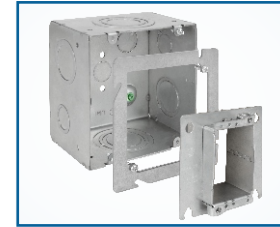

True 5" Square Boxes and Accessories | Pg. P27, A22, B3, F22

T5B-50/200

T5B-200 NEW

B-T5B

T5R

T5R includes the pre-installed screws prepared to take any 4" Ring

DOUBLE THE CAPACITY HALF THE STRUGGLE

With more than double the capacity of standard 4" square boxes, Orbit's True 5" Square Boxes (T5) provide the space needed to handle modern-day hospital, commercial, government and university data needs. The T5 Series consists of three styles, measuring 3-1/4" Deep and 71.8 Cu. In. of space. All T5 Boxes accommodate up to a 2" Fitting. Mounting accessories include the UMA-LVBS (pg. P1), Flat Bracket Series (pg. P13) and more!

Recessed Light Adapter Plates | Pg. P19

PATENT PENDING

HARD LID

T-BAR CEILING

RAP

2" to 8" opening

RAP-SQ NEW

2" to 10" opening

RAP-T

2" to 8" opening

RAP-T-SQ NEW

2" to 10" opening

INSTALL DOWNLIGHTS & SPEAKERS 4X FASTER

Orbit's Recessed Light Adapter Plates are a fast and convenient solution for installing recessed lighting fixtures or speakers in Hard Lid or Drop (T-Bar) ceilings. Allows for a wide range of round and square recessed lighting fixtures or speakers to be preassembled at waist height before moving to the jobsite for a quicker installation. New models range from 2" to 10" opening.