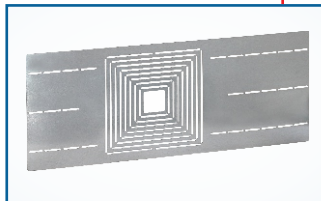

True 5" Square Boxes and Accessories | Pg. P27, A22, B3, F22

T5B-50/200

T5B-200 NEW

B-T5B

T5R

T5R includes the pre-installed screws prepared to take any 4" Ring

DOUBLE THE CAPACITY HALF THE STRUGGLE

With more than double the capacity of standard 4" square boxes, Orbit's True 5" Square Boxes (T5) provide the space needed to handle modern-day hospital, commercial, government and university data needs. The T5 Series consists of three styles, measuring 3-1/4" Deep and 71.8 Cu. In. of space. All T5 Boxes accommodate up to a 2" Fitting. Mounting accessories include the UMA-LVBS (pg. P1), Flat Bracket Series (pg. P13) and more!

Recessed Light Adapter Plates | Pg. P19

PATENT PENDING

HARD LID

T-BAR CEILING

RAP

2" to 8" opening

RAP-SQ NEW

2" to 10" opening

RAP-T

2" to 8" opening

RAP-T-SQ NEW

2" to 10" opening

INSTALL DOWNLIGHTS & SPEAKERS 4X FASTER

Orbit's Recessed Light Adapter Plates are a fast and convenient solution for installing recessed lighting fixtures or speakers in Hard Lid or Drop (T-Bar) ceilings. Allows for a wide range of round and square recessed lighting fixtures or speakers to be preassembled at waist height before moving to the jobsite for a quicker installation. New models range from 2" to 10" opening.