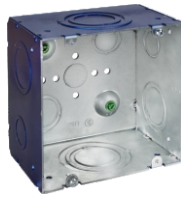

True 5" Square Boxes and Accessories | Pg. P27, A22, B3, F22

T5B-50/200

T5B-200 NEW

B-T5B

T5R

T5R includes the pre-installed screws prepared to take any 4" Ring

DOUBLE THE CAPACITY HALF THE STRUGGLE

With more than double the capacity of standard 4" square boxes, Orbit's True 5" Square Boxes (T5) provide the space needed to handle modern-day hospital, commercial, government and university data needs. The T5 Series consists of three styles, measuring 3-1/4" Deep and 71.8 Cu. In. of space. All T5 Boxes accommodate up to a 2" Fitting. Mounting accessories include the UMA-LVBS (pg. P1), Flat Bracket Series (pg. P13) and more!

Recessed Light Adapter Plates | Pg. P19

PATENT PENDING

HARD LID

T-BAR CEILING

RAP

2" to 8" opening

RAP-SQ NEW

2" to 10" opening

RAP-T

2" to 8" opening

RAP-T-SQ NEW

2" to 10" opening

INSTALL DOWNLIGHTS & SPEAKERS 4X FASTER

Orbit's Recessed Light Adapter Plates are a fast and convenient solution for installing recessed lighting fixtures or speakers in Hard Lid or Drop (T-Bar) ceilings. Allows for a wide range of round and square recessed lighting fixtures or speakers to be preassembled at waist height before moving to the jobsite for a quicker installation. New models range from 2" to 10" opening.