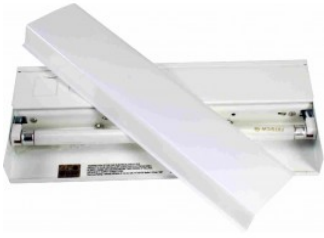

Catalog#: UCL-12
12" UNDER CABINET LIGHT 8W ELECTRONIC

Category	LIGHTING
Page	F25 , H44
Barcode	6-15624-87268-3

Dimensions:

Width	12"
Height	5"
Depth	1"

Features:

- 12" Under Cabinet Electronic Ballast
- One 8W T5 Fluorescent Lamp
- 120~125 VAC
- Electronic Class P Ballast
- Switch Included
- Heavy Gage Steel with Flush Ends
- K.O.s on Top, Sides, and Back
- Backed White Enamel With Rust Inhibiting Phosphate Coat

Specifications:

Color	White

Packaging Info:

Std Pkg	1
Weight	1.675

Line Drawings: