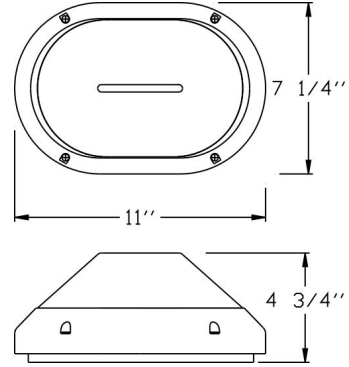

Features:

- Material Cast Aluminum
  Silicone Gasket
- Socket Premium grade Porcelain socket -
  Pulse Rated
- Gasket Sealed with High Grade
  Weatherproof Silicone Gasket
- Wiring Pre-wired Teflon-jacketed 9"
  Pigtail
- Lens type Frosted Glass Lens