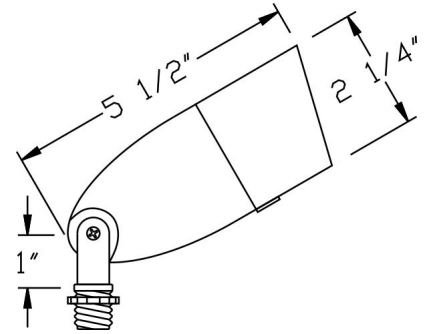

Cat. No.	Finishes	UPC
HL16-BK	Black	615624266901
HL16-BR	Bronze	615624266918
HL16-GN	Green	615624266925
HL16-WH	White	615624266932