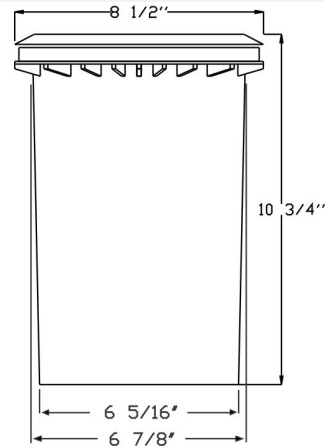

Features:

- Material: Stainless Steel Construction in PVC Sleeve
- Voltage: 120/208/240/277 Quad Tap CWA
- Lamp type: Double Ended 70W Metal Halide Lamp Included
- Lens type: Heavy-Duty Tempered Glass Lens
- Accessories: Stainless Steel Screws
  1 Hole on the bottom with SJT Cord