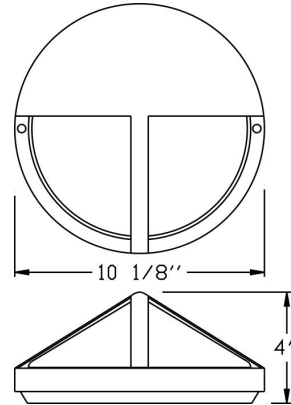

Features:

- Material: Cast Aluminum
  Silicone Gasket
- Socket: Premium grade Porcelain socket - Pulse Rated
- Gasket: Sealed with High Grade Weatherproof Silicone Gasket
- Wiring: Pre-wired Teflon-jacketed 9" Pigtail
- Voltage: 120 Volts
- Lens type: Frosted Glass Lens