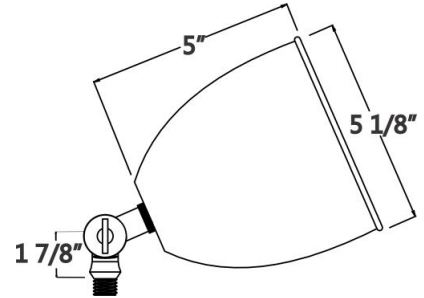

Specifications:

Material	Solid Brass
Socket	Premium Grade Porcelain socket with Nickel contacts and Teflon-jacketed wire leads
Gasket	Sealed with High Grade Weatherproof Silicone Gasket
Wiring	Pre-wired with 24" SPT-1 Cord
Voltage	120 Volts
Lamp type	PAR30 Lamp Not Included, 75W Max.
Accessories	6" Stem Included
Certification