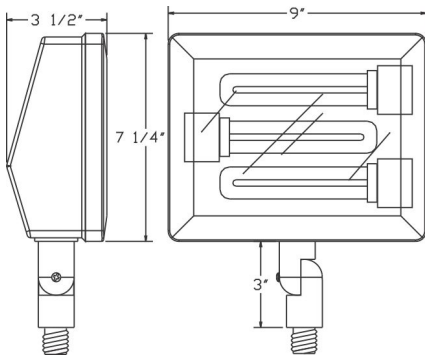

Catalog#: HL16
PAR16 BULLET 120V

Cat. No.	Finishes	UPC
P639	Black	615624268486