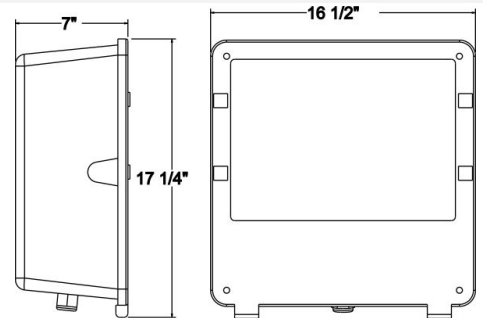

Category

Line Voltage

Page

[H30](#)

**Features:**

- Pulse Start (PS) on Select Models
- Cast Aluminum Housing
- Tempered Clear Glass Lens
- Premium Grade Porcelain Socket- Pulse Rated
- Sealed with High Grade Weatherproof Silicone Gasket
- Pre-wired Teflon-jacketed 9" Pigtail
- Powder Coated Textured Bronze Finish
- Hinged Front Housing for Easy Relamping
- Mogul-Base Socket
- Mounting Yoke
- Lamp Included in all models
- Suitable for Wet Locations