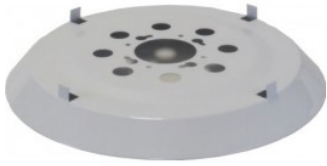

Catalog#: HHB2-CO22
Collar for 22" Prismatic Dome

Category

Line Voltage

Page

[H36](#)

Description:

Collar for 22" Prismatic Dome

Cat. No.	UPC
HHB2-CO22	615624387781