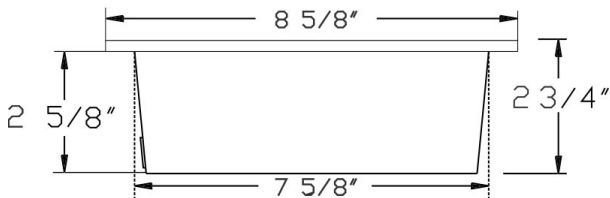

Cat. No.	UPC
S710H-LED-120V	615624373838