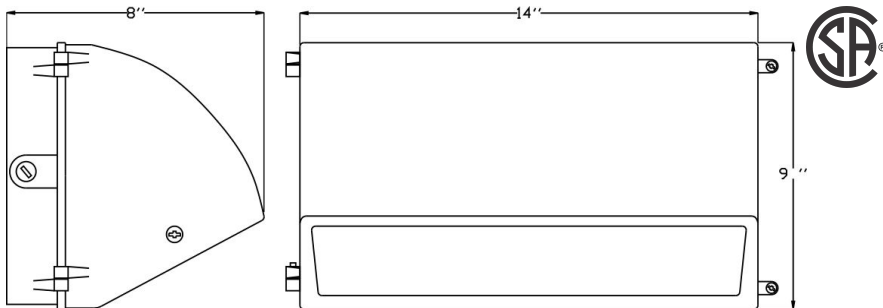

Features:

- Pulse Start on Select Models
- Cast Aluminum Housing
- Premium Grade Porcelain Socket-Pulse Rated
- Sealed with High Grade Weatherproof Silicone Gasket
- Pre-wired Teflon-jacketed 9" Pigtail
- Semi-Cutoff Design
- Tempered Clear Glass Lens
- Powder Coated Textured Bronze Finish
- Hinged Front Housing for Easy Relamping
- Medium Base E26 Socket for 150W and 175W Models
- Mogul Based Socket for 250W and 400W Models
- 1/2 in. NPS Tapped Back and Sides for Conduit Entrance
- Lamp Included in all models
- Suitable for Wet Locations