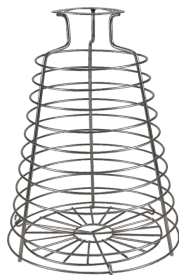

Accessory

- 11 ga. Steel Wire Guard

HHB1-WG2

Item No.	Description	Std. Pkg.
HHB1-MH400-PS	ALL IN ONE CONST. LIGHT MH400 120~277V PULSE START	1
HHB1-WG2	WIRE GUARD FOR HHB1	5