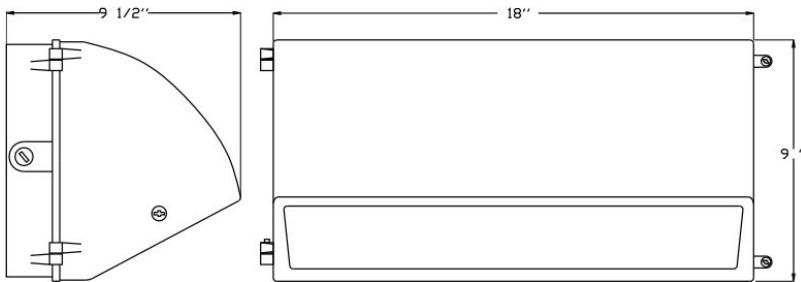

**Category**

Line Voltage

**Page**

[H24](#)

**Features:**

- Pulse Start on Select Models
- Cast Aluminum Housing
- Semi-Cutoff Design
- Tempered Clear Glass Lens
- Powder Coated Textured Bronze Finish
- Premium Grade Porcelain Socket-Pulse Rated
- Sealed with High Grade Weatherproof Silicone Gasket
- Pre-wired Teflon-jacketed 9" Pigtail
- Hinged Front Housing for Easy Relamping
- Medium Base E26 Socket for 150W and 175W Models
- Mogul Based Socket for 250W and 400W Models
- 1/2 in. NPS Tapped Back and Sides for Conduit Entrance
- Lamp Included in all models
- Suitable for Wet Locations