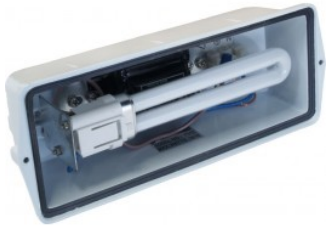

Catalog#: 7210H-PL9
PL9 HOUSING FOR 7210 SERIES

Category Line Voltage
Page [H11](#)

Features:

Material	Powder Coated Cast Aluminum
Socket	Premium Grade Porcelain Socket
Gasket	Sealed with High Grade Weatherproof Silicone Gasket
Wiring	Pre-wired 9" 18/2 SPT-1 Cord
Lamp type	PL9 Lamp Included
Accessories	Silicone Gasket Fits with 7210C or 7212C Coverplates