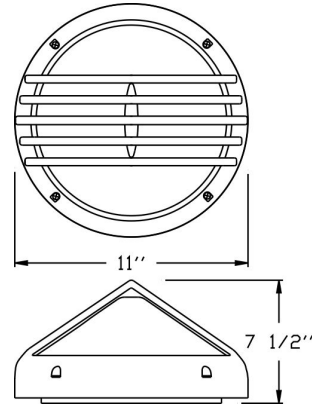

Features:

- Material: Cast Aluminum
  Silicone Gasket
- Socket: Premium grade Porcelain socket - Pulse Rated
- Gasket: Sealed with High Grade Weatherproof Silicone Gasket
- Wiring: Pre-wired Teflon-jacketed 9" Pigtail
- Voltage: 120 Volts
- Lens type: Frosted Glass Lens