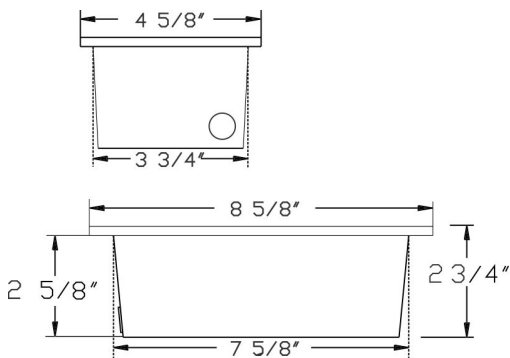

Dimensions:

Cat. No.	UPC
S710H-E26	615624373821