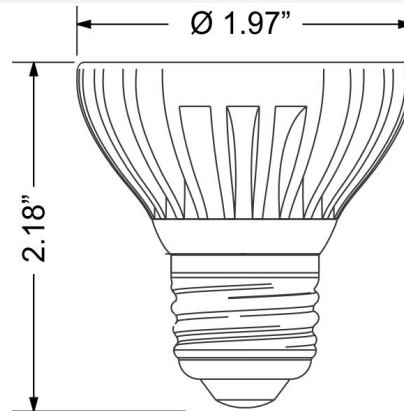

**Specifications:**

Wattage: 4 W  
 Voltage: 120 V  
 Lens Type: Frosted  
 Base: E26/E27  
 Housing: Die Cast Aluminum  
 Operating Temp: -20°C to +40°C  
 Life Hours: 50,000  
 Beam Angle: 25°  
 Lens Material: Acrylic  
 Equivalent Wattage Rating: 20W Halogen MR16  
 Certification