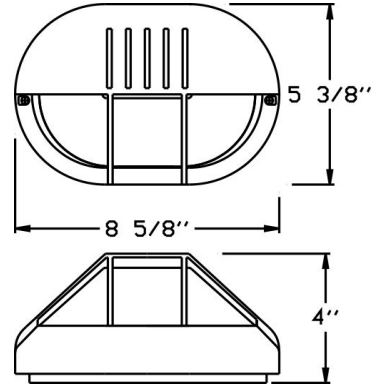

Features:

- Material: Cast Aluminum
  Silicone Gasket
- Socket: Premium grade Porcelain socket - Pulse Rated
- Gasket: Sealed with High Grade Weatherproof Silicone Gasket
- Wiring: Pre-wired Teflon-jacketed 9" Pigtail
- Voltage: 120 Volts
- Lens type: Frosted Glass Lens