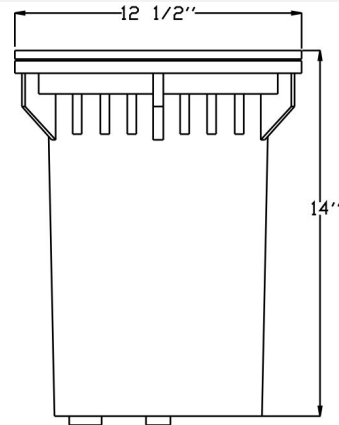

Features:

Material Fiberglass
Voltage 120/208/240/277 Quad Tap CWA
Lamp type Medium Base 100W Metal Halide Lamp Included
Lens type Heavy-Duty Tempered Glass Lens
Accessories Stainless Steel Screws
2 Holes on the bottom: 1 SJT Cord, 1-Plug and 1-Blank