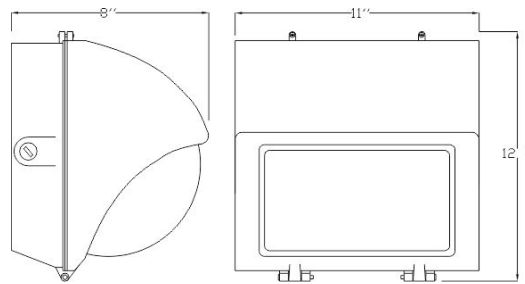

**Category**

Line Voltage

**Page**

[H21](#)

**Features:**

- Cast Aluminum Housing
- Borosilicate Molded Glass Lens
- Premium grade Porcelain socket - Pulse Rated
- Sealed with High Grade Weatherproof Silicone Gasket
- Pre-wired Teflon-jacketed 9" Pigtail
- Powder Coated Textured Bronze Finish
- Hinged Front Housing for Easy Relamping
- Medium-Base Socket 1/2 in. NPS Tapped Back Two Sides for Conduit Entrance
- Semi-Cutoff Design
- Lamp Included in all models
- Suitable for Wet Locations
- Pulse Start on Select Models
- Optional Wire Guard Available [\[WG-12\]](#)