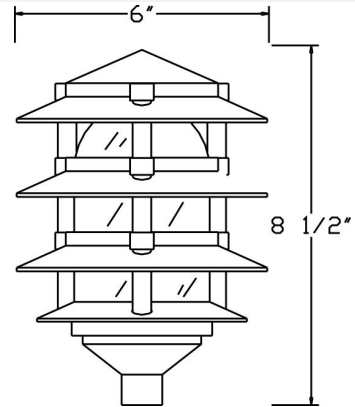

## LINE VOLTAGE LIGHTING - H

**Catalog#: 2033**  
**3-TIER PAGODA LIGHT**

Category

Line Voltage

Page

[H1](#)

**Specifications:**

Material	Cast Aluminum
Socket	Premium Grade Porcelain Socket with Nickel contacts and Teflon-jacketed wire leads
Gasket	Sealed with High Grade Weatherproof Silicone Gasket
Wiring	Pre-wired with 24" SPT-1 Cord
Voltage	120 Volts
Lamp type	Medium Base E26 Socket Lamp Not Included, 60W Max.
Lens type	Frosted Glass Lens - Standard, Clear lens by request
Accessories	3-Tier 8" Extension Wand
Certifications	

Page

[H1](#)

**Specifications:**

Material	Cast Aluminum
Socket	Premium Grade Porcelain Socket with Nickel contacts and Teflon-jacketed wire leads
Gasket	Sealed with High Grade Weatherproof Silicone Gasket
Wiring	Pre-wired with 24" SPT-1 Cord
Voltage	120 Volts
Lamp type	Medium Base E26 Socket Lamp Not Included, 60W Max.
Lens type	Frosted Glass Lens - Standard, Clear lens by request
Accessories	4-Tier 8" Extension Wand
Certification	