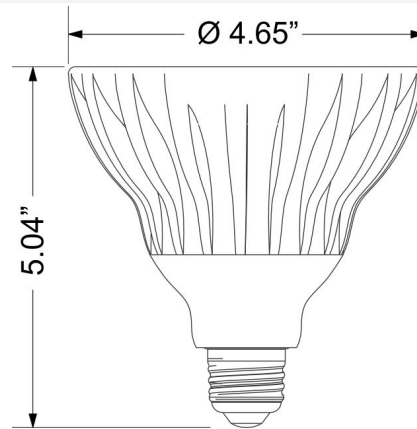

**Specifications:**

Wattage: 16 W  
 Voltage: 120 V  
 Lens Type: Prismatic  
 Base: E26/E27  
 Housing: Die Cast Aluminum  
 Operating Temp: -20°C to +40°C  
 Life Hours: 50,000  
 Beam Angle: 60°  
 Lens Material: Acrylic  
 Equivalent Wattage Rating: 60W Incandescent PAR38  
 Certification