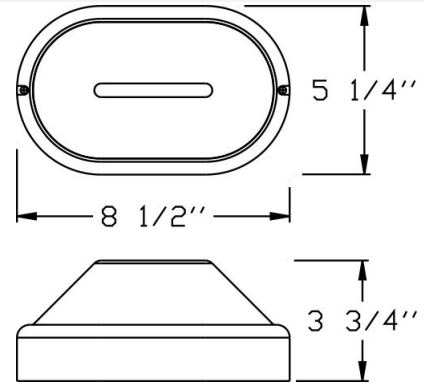

**Category**

Line Voltage

**Page**

[H15](#)

**Features:**

Material	Cast Aluminum Silicone Gasket
Socket	Premium grade Porcelain socket - Pulse Rated
Gasket	Sealed with High Grade Weatherproof Silicone Gasket
Wiring	Pre-wired Teflon-jacketed 9" Pigtail
Voltage	120 Volts
Lens type	Frosted Glass Lens