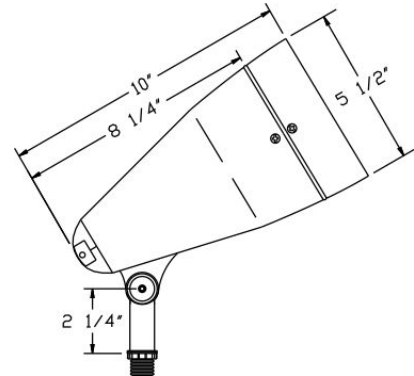

Cat. No.	Finishes	UPC
HL31-COP	Copper	615624387699

**Catalog#: HL38**  
**PAR38 BULLET WITH GLASS HOOD**

**Category** Line Voltage  
**Page** [H6](#)

**Specifications:**

Material	Cast Aluminum
Socket	Premium Grade Porcelain socket with Nickel contacts and Teflon-jacketed wire leads
Gasket	Sealed with High Grade Weatherproof Silicone Gasket
Wiring	Pre-wired with 24" SPT-1 Cord
Voltage	120 Volts
Lamp type	PAR38 Lamp Not Included, 90W Max.
Lens type	Tempered Glass Lens
Accessories	O-Ring Silicone Gasket Optional Glare Shield [ <a href="#">38V</a> ]
Certification	