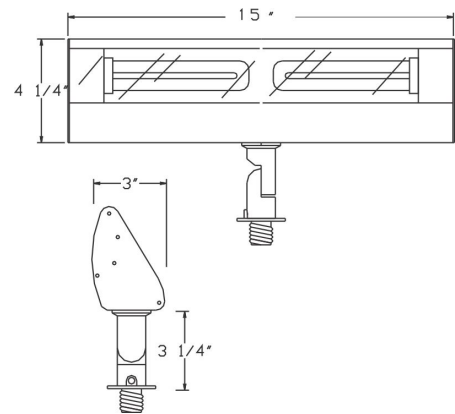

Cat. No.	Finishes	UPC
S626L-BK	Black	615624268455