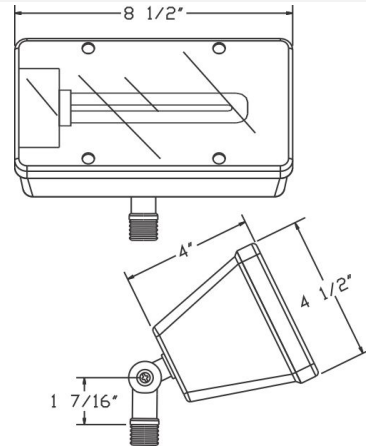

Cat. No.	Finishes	UPC
S626S-WH	White	615624268448

**Catalog#: P613**  
**120V 1-PL13 PLASTIC FIXTURE - BLACK**

**Category** Line Voltage  
**Page** [H3](#)

**Specifications:**

Material	Heavy-Duty ABS Plastic
Socket	Premium Grade Porcelain socket with Nickel contacts and Teflon-jacketed wire leads
Gasket	Sealed with High Grade Weatherproof Silicone Gasket
Wiring	Pre-wired with 24" SPT-1 Cord
Voltage	120 Volts
Lamp type	PL13 Lamp Included
Lens type	Acrylic Lens
Certification	