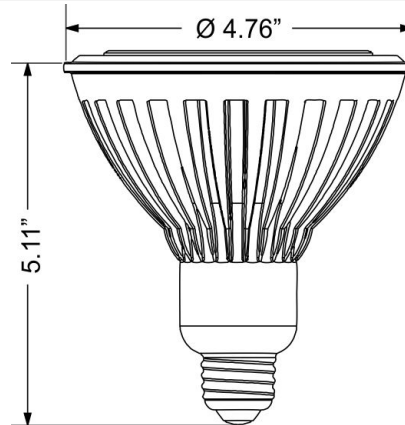

Catalog#: LPAR38-16W-D-OD
Outdoor Rated LED Bulbs

Category LED
Page [118 / 66](#) (LED Catalog)

Specifications:

Wattage: 16 W
Voltage: 120 V
Lens Type: Frosted
Base: E26/E27
Housing: Die Cast Aluminum
Operating Temp: -20°C to +40°C
Life Hours: 50,000
Beam Angle: 60°
Lens Material: Acrylic
Equivalent Wattage Rating: 60W Incandescent PAR38

Outdoor Rated

Certification

Catalog Number	UPC	Efficacy	Color Temperature	Emission Color	Lumens	CRI
LPAR38-16W-D-WW-OD	615624388436	50 lm/W	3000K	Warm White	800 lm	80
LPAR38-16W-D-CW-OD	615624000833	56 lm/W	4700K	Cool White	900 lm	80