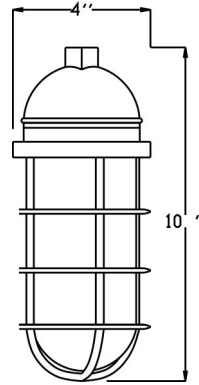

Cat. No.	Finishes	UPC
VPB2	Clear	615624374347

**Catalog#: VPP2**  
**150W VAPOR PROOF FIXTURE - PENDANT MOUNT**

**Category** Line Voltage  
**Page** [H17](#)

**Features:**

- Material Die Cast Aluminum with Die Cast Guard
- Socket Premium grade Porcelain socket - Pulse Rated
- Gasket Sealed with High Grade Weatherproof Silicone Gasket
- Wiring Pre-wired Teflon-jacketed 9" Pigtail
- Lamp type Medium Base E26 Socket Lamp Not Included, 150W Max.
- Accessories Silicone Gasket  
1/2" NPS Hub Size  
Clear Glass Jar