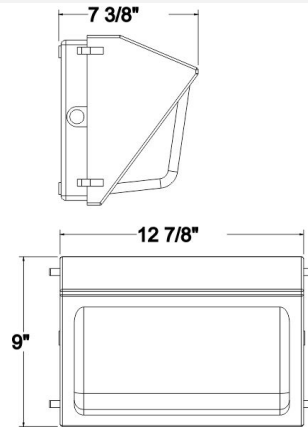

Features:

- Borosilicate Molded Glass Lens
- Cast Aluminum Housing
- Premium grade Porcelain Socket-
- Pulse Rated
- Sealed with High Grade Weatherproof Silicone Gasket
- Pre-wired Teflon-jacketed 9" Pigtail
- Powder Coated Textured Bronze Finish
- Medium Base E26 Socket
- 1/2 in. NPS Tapped Back and Sides for Conduit Entrance
- Lamp Included in both models
- Suitable for Wet Locations
- Pulse Start in Select Models
- Optional Cutoff Shroud [[FCS-2](#)] and Wire Guard Available [[WG-2](#)]