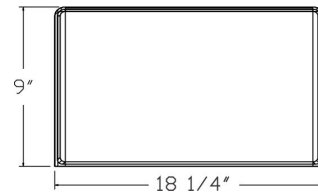

Cat. No.	Lamp	Lumens	CRI	Wattage	Ballast	UPC
HWP3W-MH250-PS	Metal Halide	19100 lm	65	250W	120/208/240/277V Quad Tap CWA	615624387293