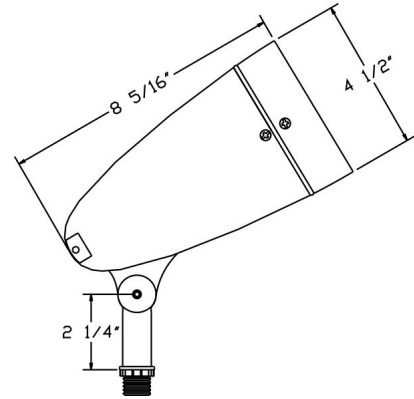

Cat. No.	Finishes	UPC
HL30-BK	Black	615624268561