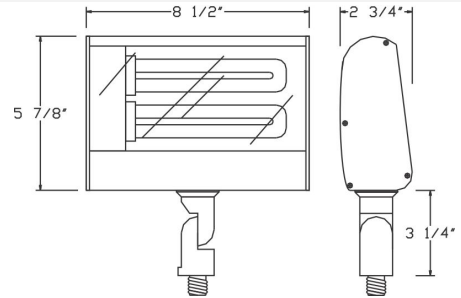

Cat. No.	Finishes	UPC
S626-BR	Bronze	615624265454
S626-GN	Green	615624265775
S626-WH	White	615624265461