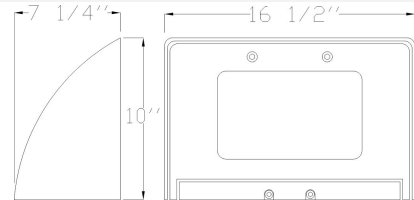

Cat. No.	Lamp	Lumens	CRI	Wattage	Ballast	UPC
HWP13-MH175	Metal Halide	11700 lm	65	175W	120/208/240/277V Quad Tap CWA	615624375566
HWP13-MH175-PS						615624376419