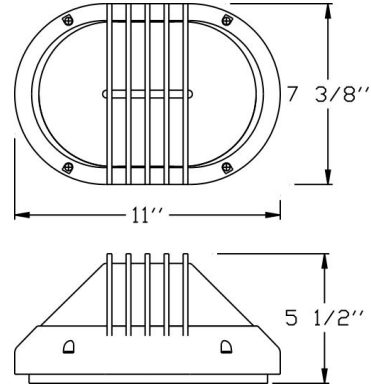

Features:

- Material: Cast Aluminum
  Silicone Gasket
- Socket: Premium grade Porcelain socket - Pulse Rated
- Gasket: Sealed with High Grade Weatherproof Silicone Gasket
- Wiring: Pre-wired Teflon-jacketed 9" Pigtail
- Voltage: 120 Volts
- Lens type: Frosted Glass Lens