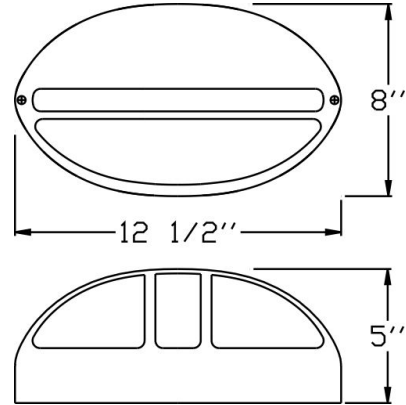

Features:

- Material: Cast Aluminum
  Silicone Gasket
- Socket: Premium grade Porcelain socket -
  Pulse Rated
- Gasket: Sealed with High Grade
  Weatherproof Silicone Gasket
- Wiring: Pre-wired Teflon-jacketed 9"
  Pigtail
- Voltage: 120 Volts
- Lens type: Opal Polycarbonate Lens