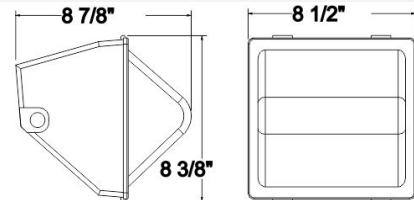

Features:

- Cast Aluminum Housing
- Clear Polycarbonate Lens w/ Gasket & UV Inhibitors to Protect from Yellowing (PL42 & HPS70 Only)
- Borosilicate Molded Glass Lens (MH100 Only)
- Premium grade Porcelain Socket- Pulse Rated
- Sealed with High Grade Weatherproof Silicone Gasket
- Pre-wired Teflon-jacketed 9" Pigtail
- Powder Coated Textured Bronze Finish
- Fluorescent Socket and Bracket for 42W PL Model
- 1/2 in. NPS Tapped Back and Sides for Conduit Entrance
- Medium Base E26 Socket for HPS & MH Model
- Lamp Included in all models
- Suitable for Wet Locations