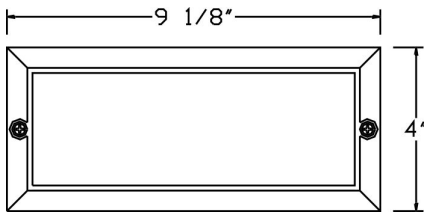

Features:

- Material Cast Aluminum
- Socket Premium Grade Porcelain Socket
  - Pulse Rated
- Gasket Sealed with High Grade
  Weatherproof Silicone Gasket
- Wiring Pre-wired Teflon-Jacketed 9"
  Pigtail
- Lens type Frosted Glass Lens
- Housing Fits with [7210H-E26](#) and
  [7210H-PL9](#)