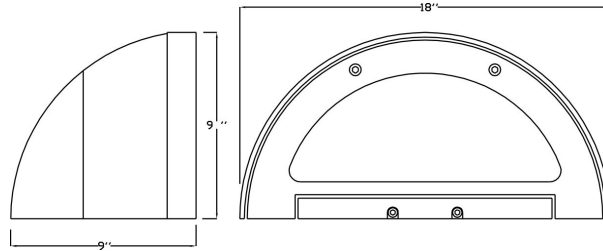

**Category** Line Voltage  
**Page** [H26](#)

**Features:**

- Pulse Start on Select Models
- Cast Aluminum Housing
- Quarter Sphere Wall Sconce
- Tempered Clear Glass Lens
- Premium Grade Porcelain Socket-Pulse Rated
- Sealed with High Grade Weatherproof Silicone Gasket
- Pre-wired Teflon-jacketed 9" Pigtail
- Powder Coated Textured Bronze Finish
- Medium-Base E26 Socket for MH Models
- 1/2 in. NPS Tapped Back and Sides for Conduit Entrance
- Lamp Included in all models
- Suitable for Wet Locations