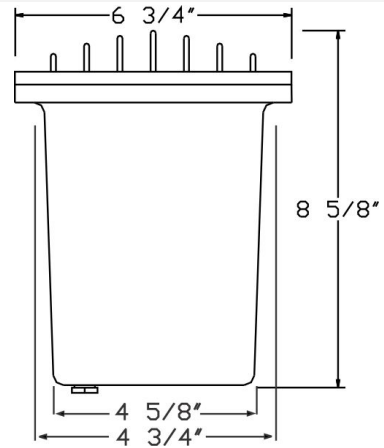

Cat. No.	Finishes	UPC
5210	Black	615624267878

**Catalog#: 5212**  
**120V PAR38 WELL LIGHT W/ LOUVER - BLACK**

**Category** Line Voltage  
**Page** [H8](#)

**Features:**

**Material** Cast Aluminum  
**Voltage** 120 Volts  
**Lamp type** PAR38 Lamp Not Included, 75W Max.  
**Lens type** Tempered Glass Lens  
**Accessories** 3 Holes on the bottom: 1 SJT Cord, 1-Plug and 1-Blank 24" SJT Cord