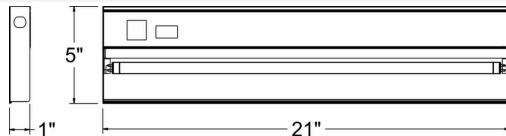

Line Drawings: