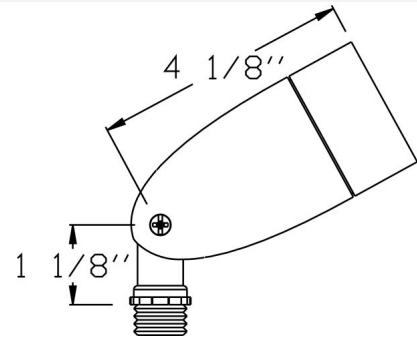

Catalog#: LH90
PREMIUM PAR38 LAMP HOLDER

Category Line Voltage
Page [C13](#) / [H6](#)

Specifications:

Material Cast Aluminum

Socket Premium Grade Porcelain socket with Nickel contacts and Teflon-jacketed wire leads

Gasket Sealed with High Grade Weatherproof Silicone Gasket

Wiring Pre-wired with 24" SPT-1 Cord

Voltage 120 Volts

Lamp type PAR38 Lamp Not Included, 90W Max.

Accessories Black Silicone Gasket Seals Lamp Premium Lamp Holder

Certification

Cat. No.	Finishes	UPC
LH90-BK	Black	835243008403
LH90-GY	Gray	835243008427
LH90-BR	Bronze	835243008410
LH90-WH	White	835243008434