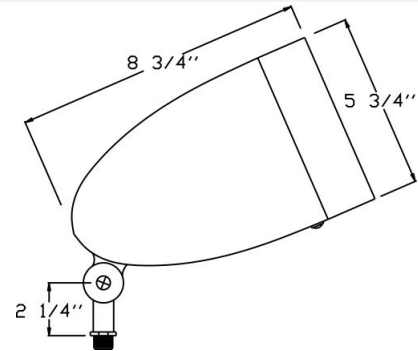

Cat. No.	Finishes	UPC
FGHL20	Bronze	615624272971

**Catalog#: FGHL38**  
**FIBER GLASS PAR38 BULLET**

**Category** Line Voltage  
**Page** [H5](#)

**Specifications:**

Material	Composite
Socket	Premium Grade Porcelain socket with Nickel contacts and Teflon-jacketed wire leads
Gasket	Sealed with High Grade Weatherproof Silicone Gasket
Wiring	Pre-wired with 24" SPT-1 Cord
Voltage	120 Volts
Lamp type	PAR38 Lamp Not Included, 90W Max.
Lens type	Tempered Glass Lens
Accessories	O-Ring Silicone Gasket Optional Glare Shield Available [ <a href="#">FG38V</a> ]
Certification	