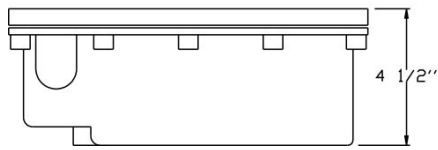

**Specifications:**

Finish

Bronze

Cat. No.	UPC
UGJB	615624374309

**Catalog#: HCM1 SERIES**  
**SQ. CANOPY CEILING MOUNT LIGHT**

**Category** Line Voltage  
**Page** [H33](#)

**Description:**

- Pulse Start on Select Models
- Cast Aluminum Housing
- Polycarbonate Lens
- Premium Grade Porcelain Socket
- Sealed with High Grade Weatherproof Silicone Gasket
- Pre-wired Teflon-jacketed 9" Pigtail
- Powder Coated Textured Bronze Finish
- Medium Base E26 Socket
- Lamp Included in both models
- Suitable for Damp Locations