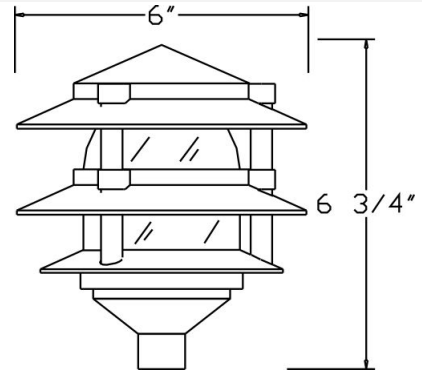

## LINE VOLTAGE LIGHTING - H

**Catalog#: 2033**  
**3-TIER PAGODA LIGHT**

Category

Line Voltage

Page

[H1](#)

**Specifications:**

Material	Cast Aluminum
Socket	Premium Grade Porcelain Socket with Nickel contacts and Teflon-jacketed wire leads
Gasket	Sealed with High Grade Weatherproof Silicone Gasket
Wiring	Pre-wired with 24" SPT-1 Cord
Voltage	120 Volts
Lamp type	Medium Base E26 Socket Lamp Not Included, 60W Max.
Lens type	Frosted Glass Lens - Standard, Clear lens by request
Accessories	3-Tier 8" Extension Wand
Certifications	