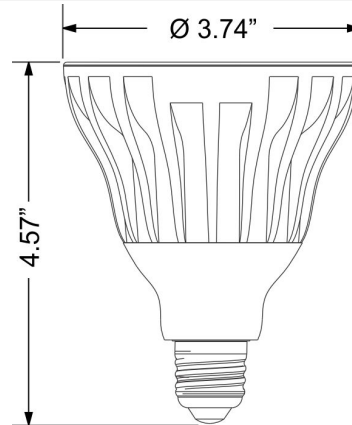

**Category** LED  
**Page** [117 / 65](#) (LED Catalog)

**Specifications:**

Wattage: 12 W  
 Voltage: 120 V  
 Lens Type: Frosted  
 Base: E26/E27  
 Housing: Die Cast Aluminum  
 Operating Temp: -20°C to +40°C  
 Life Hours: 50,000  
 Beam Angle: 60°  
 Lens Material: Acrylic  
 Equivalent Wattage Rating: 50W Incandescent PAR30  
 Certification