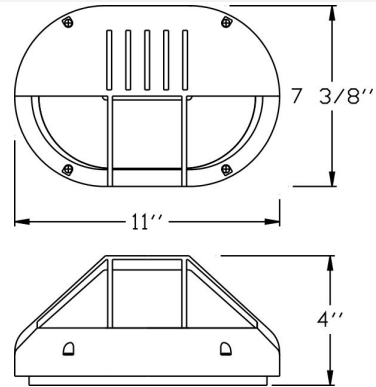

Features:

Material	Cast Aluminum Silicone Gasket
Socket	Premium grade Porcelain socket - Pulse Rated
Gasket	Sealed with High Grade Weatherproof Silicone Gasket
Wiring	Pre-wired Teflon-jacketed 9" Pigtail
Voltage	120 Volts
Lens type	Frosted Glass Lens