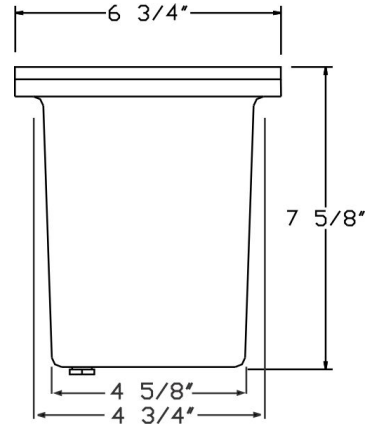

Cat. No.	Finishes	UPC
FG5213	Black	615624267922