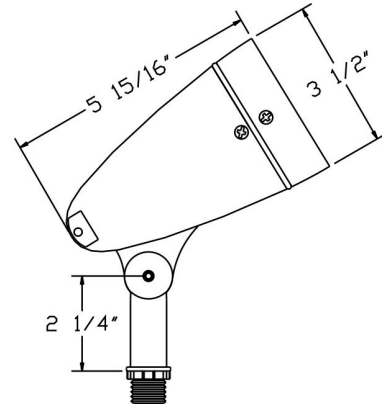

**Specifications:**

Material	Cast Aluminum
Socket	Premium Grade Porcelain socket with Nickel contacts and Teflon-jacketed wire leads
Gasket	Sealed with High Grade Weatherproof Silicone Gasket
Wiring	Pre-wired with 24" SPT-1 Cord
Voltage	120 Volts
Lamp type	PAR20 Lamp Not Included, 50W Max.
Lens type	Tempered Glass Lens
Accessories	O-Ring Silicone Gasket
Certification	