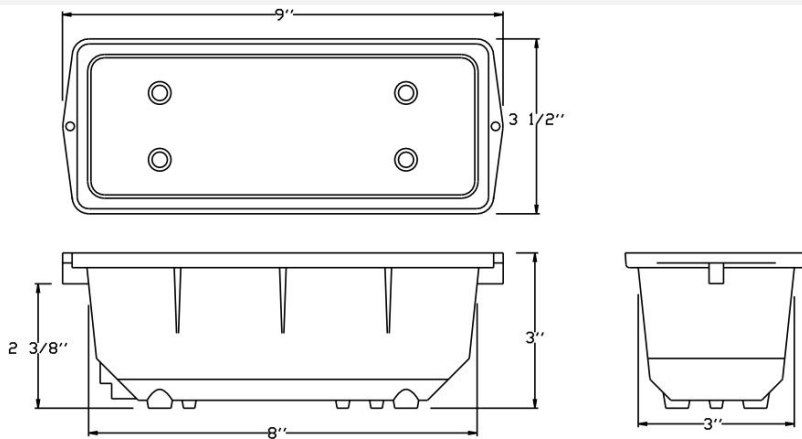

Catalog#: 7212C
STEP LIGHT COVER PLATE

Dimensions:

Cat. No.	UPC
7210H-PL9	615624270625