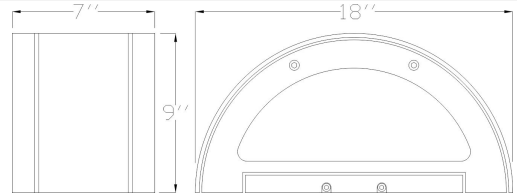

**Catalog#: HWP11U SERIES**  
**ROUND WALLPACK HWPU11 SERIES**

**Category**

Line Voltage

**Page**

[H27](#)

**Features:**

- Pulse Start on Select Models
- Cast Aluminum Housing
- Quarter Sphere Wall Sconce
- Tempered Clear Glass Lens
- Premium Grade Porcelain Socket-Pulse Rated
- Sealed with High Grade Weatherproof Silicone Gasket
- Pre-wired Teflon-jacketed 9" Pigtail
- Powder Coated Textured Bronze Finish
- Medium Base E26 Socket for HPS & MH models
- 1/2 in. NPS Tapped Back and Sides for Conduit Entrance
- Lamp Included in All models
- Suitable for Wet Locations
  
- Available colors in Black, Bronze, or White Powder Coated Finish