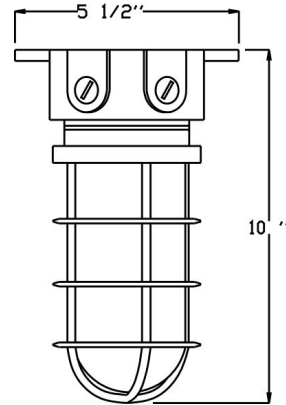

**Documents:**

**Catalog#: VPB2**  
**150W VAPOR PROOF FIXTURE - CEILING MOUNT**

**Category** Line Voltage  
**Page** [H17](#)

**Features:**

- Material Die Cast Aluminum with Die Cast Guard
- Socket Premium grade Porcelain socket - Pulse Rated
- Gasket Sealed with High Grade Weatherproof Silicone Gasket
- Wiring Pre-wired Teflon-jacketed 9" Pigtail
- Lamp type Medium Base E26 Socket Lamp Not Included, 150W Max.
- Accessories Silicone Gasket  
1/2" NPS Hub Size  
Clear Glass Jar