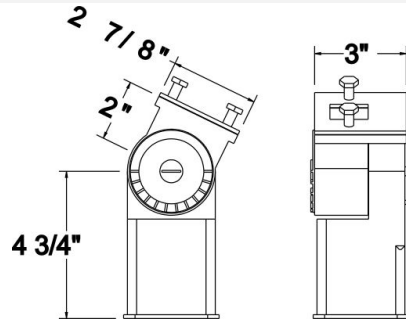

**Features:**

- Sturdy Die-Cast Aluminum
- Dark Bronze Polyester Powder-Coat Finish
- 180° Adjustability
- Mounting Bolts Included
- Mounts Externally
- No need to open fixture

**Specifications:**

Material Cast Aluminum