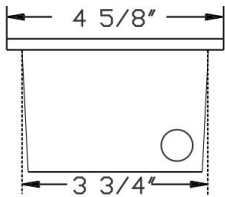

Features:

- Material Powder Coated Cast Aluminum
- Gasket Sealed with High Grade Weatherproof Silicone Gasket
- Wiring Pre-wired 9" 18/2 SPT-1 Cord
- Voltage 120 Volts
- Power 5.70W Input Power
- Color Temperature 4000K
- Accessories Silicone Gasket
  Fits with [S710C](#), [S711C](#) or [S713C](#)
  Coverplates

Cat. No.	UPC
S710H-LED-120V	615624373838