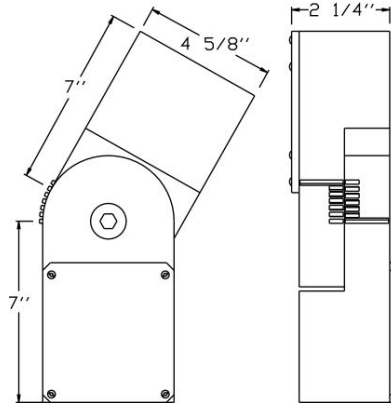

Specifications:

Material Cast Aluminum

Cat. No.	UPC
PM-HFL	615624375184