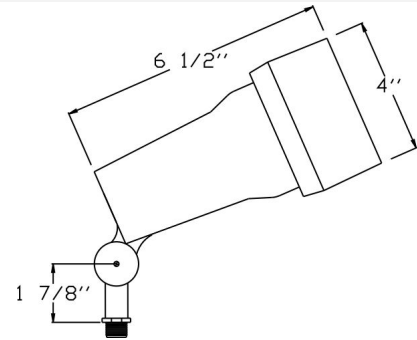

**Category** Line Voltage  
**Page** [140](#)

**Specifications:**

**Material** Cast Aluminum  
**Socket** Premium Grade Porcelain socket with Nickel contacts and Teflon-jacketed wire leads  
**Gasket** Sealed with High Grade Weatherproof Silicone Gasket  
**Wiring** Pre-wired with 24" SPT-1 Cord  
**Voltage** 120 Volts  
**Lamp type** PAR20 Lamp Not Included, 50W Max.  
**Lens type** Tempered Glass Lens  
**Accessories** O-Ring Silicone Gasket  
**Certification**