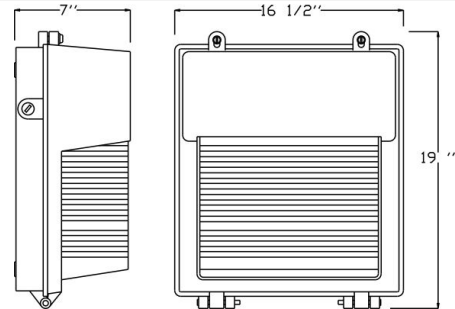

**Catalog#: HWP6 SERIES  
 SLIM WALL PACK**

**Category**

Line Voltage

**Page**

[H28](#)

**Features:**

- Cast Aluminum Housing
- Slim line Wall Pack
- Borosilicate Molded Glass Lens
- Premium Grade Porcelain Socket-
- Pulse Rated
- Sealed with High Grade Weatherproof Silicone Gasket
- Pre-wired Teflon-jacketed 9" Pigtail
- Powder Coated Textured Bronze Finish
- Mogul-Base Socket
- 1/2 in. NPS Tapped Back and Sides for Conduit Entrance
- Lamp Included in all models
- Optional Wire Guard [[WG-6](#)] Available
- Suitable for Wet Locations
- Pulse Start on Select Models