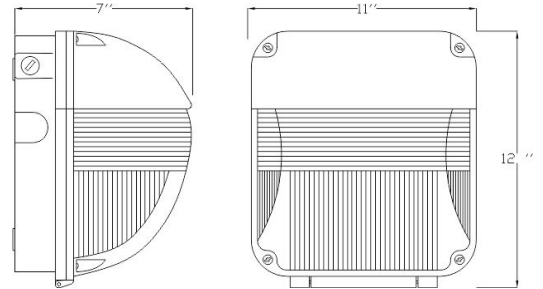

Specifications:

Ballast 120~277V Electronic Ballast
Lamp type 2 X PL42 (4-Pin, GX24Q-4 Socket) 42W, Lamp Included
3000 lm, 82 CRI Color Rendition

Cat. No.	UPC
HWP12-MH175-PS	615624375702