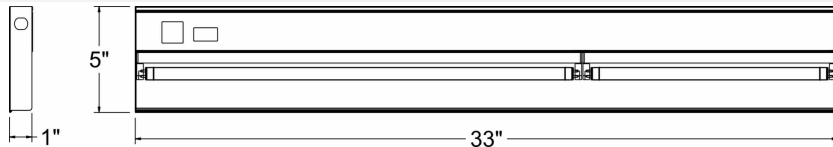

Catalog#: UCL-33
33" UNDER CABINET LIGHT 21W ELECTRONIC

Category	LIGHTING
Page	F25 , H44
Barcode	6-15624-87271-3

Dimensions:

Width	33"
Height	5"
Depth	1"

Features:

- 33" Under Cabinet Electronic Ballast
- One 8W T5 & One 12W T5
- 120~125 VAC
- Electronic Class P Ballast
- Switch Included
- Heavy Gage Steel with Flush Ends
- K.O.s on Top, Sides, and Back
- Backed White Enamel With Rust Inhibiting Phosphate Coat

Specifications:

Color	White

Packaging Info:

Std Pkg	1
Weight	4.875

Line Drawings: