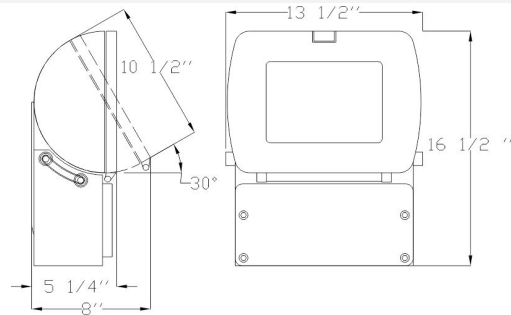

\*While Supplies Last

**Catalog#: HWP14-MH175**  
**ADJUSTABLE AREA/WALL PACK HPS175**

**Category** Line Voltage  
**Page** [H28](#)

**Features:**

- Cast Aluminum Housing
- Dual Purpose Adjustable Area Light/Wall Pack
- Adjustable Angle from 0° to 30°
- Tempered Clear Glass Lens
- Premium Grade Porcelain Socket-Pulse Rated
- Sealed with High Grade Weatherproof Silicone Gasket
- Pre-wired Teflon-jacketed 9" Pigtail
- Powder Coated Textured Bronze Finish
- Hinged Front Housing for Easy Relamping
- Medium-Base E26 Socket
- 1/2 in. NPS Tapped Back and Sides for Conduit Entrance
- Lamp Included
- Suitable for Wet Locations