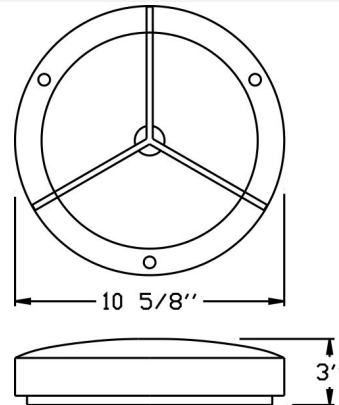

Features:

- Material: Cast Aluminum
  Silicone Gasket
- Socket: Premium grade Porcelain socket -
  Pulse Rated
- Gasket: Sealed with High Grade
  Weatherproof Silicone Gasket
- Wiring: Pre-wired Teflon-jacketed 9"
  Pigtail
- Voltage: 120 Volts
- Lens type: Frosted Glass Lens