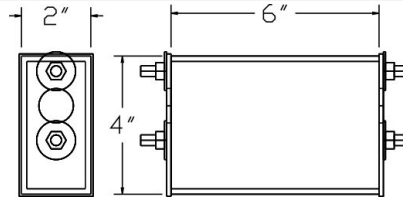

**Features:**

- Sturdy Die-Cast Aluminum
- Dark Bronze Polyester Powder-Coat Finish
- Gaskets and Mounting Bolts Included
- Adjustable Direct Pole

**Specifications:**

Material Cast Aluminum

Cat. No.	UPC
PM-HFL	615624375184