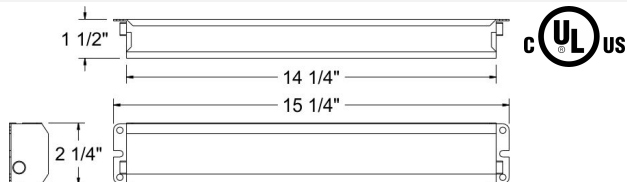

Line Drawings: