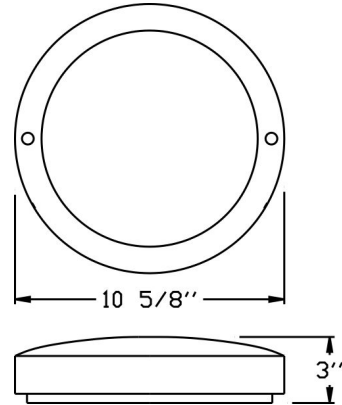

Features:

- Material: Cast Aluminum
  Silicone Gasket
- Socket: Premium grade Porcelain socket -
  Pulse Rated
- Gasket: Sealed with High Grade
  Weatherproof Silicone Gasket
- Wiring: Pre-wired Teflon-jacketed 9"
  Pigtail
- Voltage: 120 Volts
- Lens type: Frosted Glass Lens