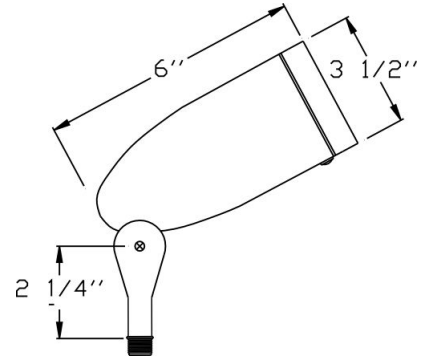

Cat. No.	Finishes	UPC
HL30-BK	Black	615624268561

**Catalog#: FGHL20**  
**FIBER GLASS PAR20 BULLET**

**Category** Line Voltage  
**Page** [H5](#)

**Specifications:**

Material	Composite
Socket	Premium Grade Porcelain socket with Nickel contacts and Teflon-jacketed wire leads
Gasket	Sealed with High Grade Weatherproof Silicone Gasket
Wiring	Pre-wired with 24" SPT-1 Cord
Voltage	120 Volts
Lamp type	PAR20 Lamp Not Included, 50W Max.
Lens type	Convex Acrylic Lens
Accessories	O-Ring Silicone Gasket
Certification	