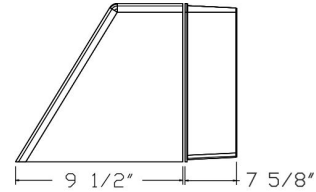

Cat. No.	Lamp	Lumens	CRI	Wattage	Ballast	UPC
HWP3D-MH400-PS	Metal Halide	33100	65	400W	120/208/240/277V Quad Tap CWA	615624387309
HWP3D-MH400						615624375672