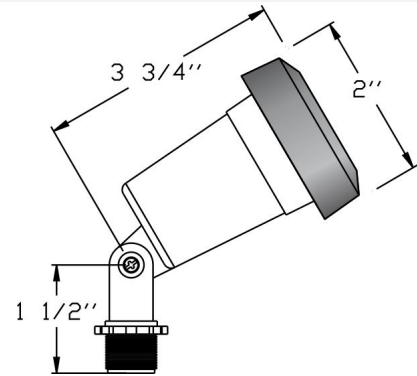

Catalog#: LH150-SG
W/P LAMPHOLDER WITH SEALING GASKET

Category Line Voltage
Page [C13](#) / [H6](#)

Specifications:

Material Cast Aluminum

Socket Premium Grade Porcelain socket with Nickel contacts and Teflon-jacketed wire leads

Gasket Sealed with High Grade Weatherproof Silicone Gasket

Wiring Pre-wired with 24" SPT-1 Cord

Voltage 120 Volts

Lamp type PAR38 Lamp Not Included, 90W Max.

Accessories Black Silicone Gasket Seals Lamp Premium Lamp Holder

Certification

Cat. No.	Finishes	UPC
LH150-SG-BK	Black	835243007819
LH150-SG-GY	Gray	835243006317
LH150-SG-BR	Bronze	835243007826
LH150-SG-WH	White	835243006362