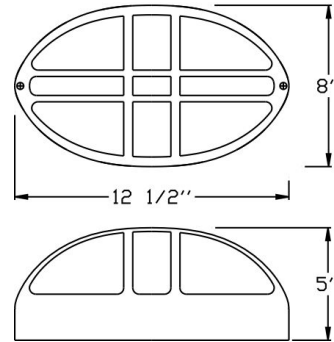

Features:

- Material Cast Aluminum
  Silicone Gasket
- Socket Premium grade Porcelain socket -
  Pulse Rated
- Gasket Sealed with High Grade
  Weatherproof Silicone Gasket
- Wiring Pre-wired Teflon-jacketed 9"
  Pigtail
- Voltage 120 Volts
- Lens type Opal Polycarbonate Lens