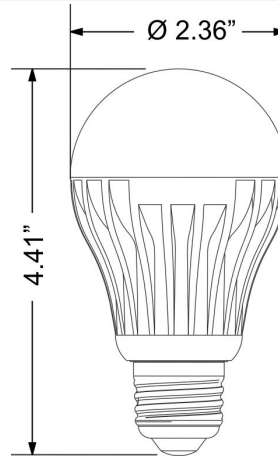

Catalog Number	UPC	Efficacy	Color Temperature	Emission Color	Lumens	CRI
LA19-8W-D-WW	615624387989	46 lm/W	3000K	Warm White	300 lm	80
LA19-8W-D-CW	615624387972	51 lm/W	4700K	Cool White	410 lm	75