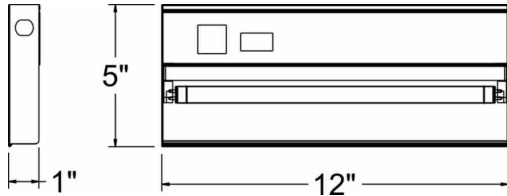

Line Drawings: