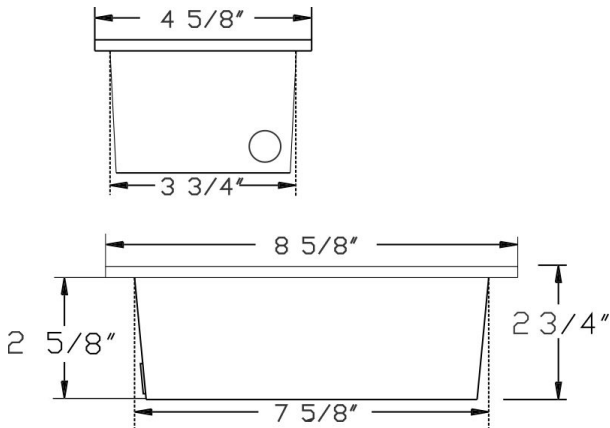

Features:

- Material Powder Coated Cast Aluminum
- Voltage 120 Volts
- Lamp type PLQ13 13W Lamp Included
- Accessories Silicone Gasket
  Fits with [S710C](#), [S711C](#) or [S713C](#)
  Coverplates