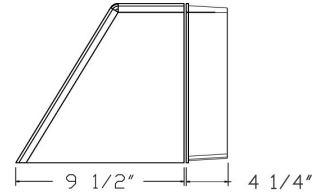

**Category**

Line Voltage

**Page**

[H25](#)

**Features:**

- Pulse Start On Select Models
- Cast Aluminum Housing
- Tempered Clear Glass Lens
- Premium Grade Porcelain Socket-Pulse Rated
- Sealed with High Grade Weatherproof Silicone Gasket
- Pre-wired Teflon-jacketed 9" Pigtail
- Powder Coated Textured Bronze Finish
- Mogul Base Socket for 250W and 400 Models
- 1/2 in. NPS Tapped Back and Sides for Conduit Entrance
- Lamp included in all models
- Suitable for Wet Locations