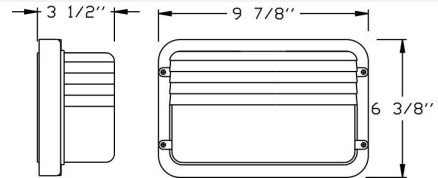

Features:

- Material: Cast Aluminum
  Silicone Gasket
- Socket: Premium grade Porcelain socket - Pulse Rated
- Gasket: Sealed with High Grade Weatherproof Silicone Gasket
- Wiring: Pre-wired Teflon-jacketed 9" Pigtail
- Voltage: 120 Volts
- Lens type: Opal Polycarbonate Lens