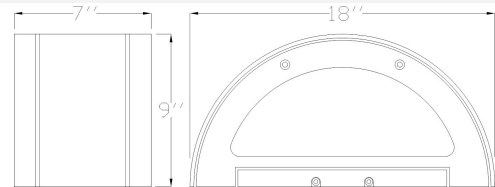

Cat. No.	Lamp	Wattage
HWP11-HPS150	High-Pressure Sodium	150W
HWP11-MH175-PS	Metal Halide	175W
HWP11-MH175	Metal Halide	175W
HWP11-PL42	PL42	42W