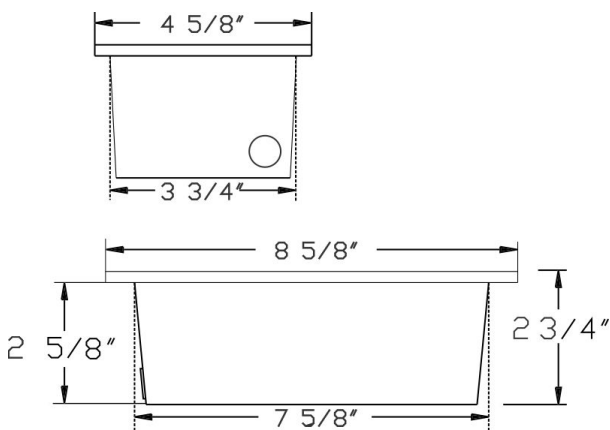

Cat. No.	UPC
S710H-PLQ9	615624373869