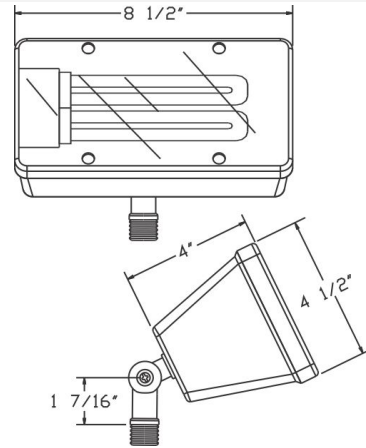

Cat. No.	Finishes	UPC
P613	Black	615624268462

**Catalog#: P626**  
**120V 2-PL13 PLASTIC FIXTURE - BLACK**

**Category** Line Voltage  
**Page** [H3](#)

**Specifications:**

Material	Heavy-Duty ABS Plastic
Socket	Premium Grade Porcelain socket with Nickel contacts and Teflon-jacketed wire leads
Gasket	Sealed with High Grade Weatherproof Silicone Gasket
Wiring	Pre-wired with 24" SPT-1 Cord
Voltage	120 Volts
Lamp type	2 X PL13 Lamp Included
Lens type	Acrylic Lens
Certification	