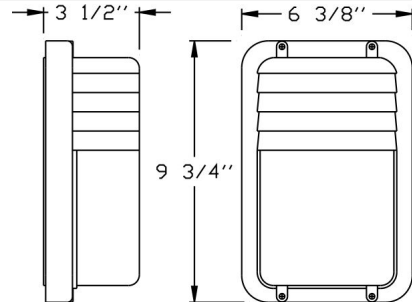

Features:

- Material: Cast Aluminum
- Socket: Silicone Gasket
- Socket: Premium grade Porcelain socket - Pulse Rated
- Gasket: Sealed with High Grade Weatherproof Silicone Gasket
- Wiring: Pre-wired Teflon-jacketed 9" Pigtail
- Voltage: 120 Volts
- Lens type: Opal Polycarbonate Lens
- Color: Available in Brown or White Powder Coated Finish