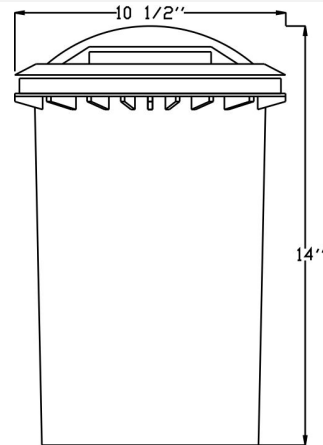

Cat. No.	Finishes	UPC
5710-MH100	Stainless Steel	615624269865

**Catalog#: 5711-MH100**  
**STAINLESS STEEL MH100 WELL LIGHT**

**Category** Line Voltage  
**Page** [H9](#)

**Features:**

- Material: Stainless Steel Construction in PVC Sleeve
- Voltage: 120/208/240/277 Quad Tap CWA
- Lamp type: Double Ended 100W Metal Halide Lamp Included
- Lens type: Heavy-Duty Tempered Glass Lens
- Accessories: Stainless Steel Screws  
1 Hole on the bottom with SJT Cord