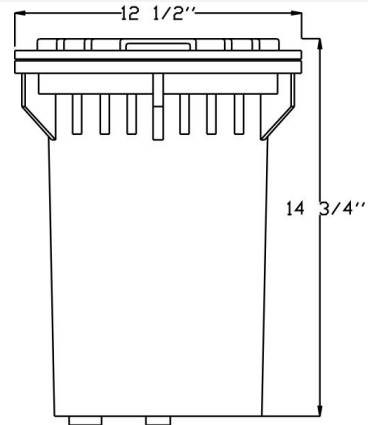

Features:

- Material: Fiberglass
- Voltage: 120/208/240/277 Quad Tap CWA
- Lamp type: Medium Base 100W Metal Halide Lamp Included
- Lens type: Heavy-Duty Tempered Glass Lens
- Accessories: Stainless Steel Screws
  2 Holes on the bottom: 1 SJT Cord, 1-Plug and 1-Blank