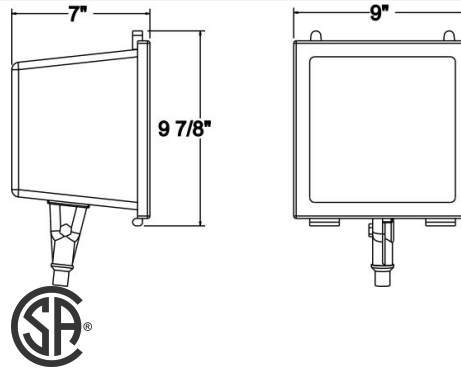

Cat. No.	Lamp	Lumens	CRI	Wattage	Ballast	UPC
HFL2-MH175-PS	Metal Halide	11700 lm	65	175W	120/208/240/277V Quad Tap CWA	615624376280
*HFL2S-MH175-PS	Metal Halide	11700 lm	65	175W	120/208/240/277V Quad Tap CWA	615624376297

*While Supplies Last