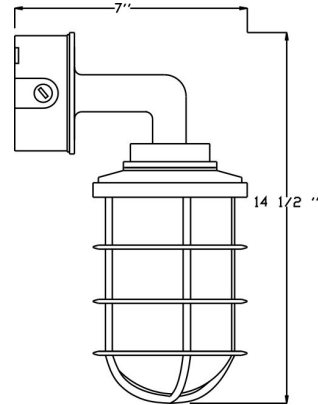

Cat. No.	Finishes	UPC
VPW2	Clear	615624374385

**Catalog#: VPW3**  
**300W VAPOR PROOF FIXTURE - WALL MOUNT**

Category

Line Voltage

Page

[H17](#)

**Features:**

- Material Die Cast Aluminum with Die Cast Guard
- Socket Premium grade Porcelain socket - Pulse Rated
- Gasket Sealed with High Grade Weatherproof Silicone Gasket
- Wiring Pre-wired Teflon-jacketed 9" Pigtail
- Lamp type Medium Base E26 Socket Lamp Not Included, 300W Max.
- Accessories Silicone Gasket  
1/2" NPS Hub Size  
Clear Glass Jar