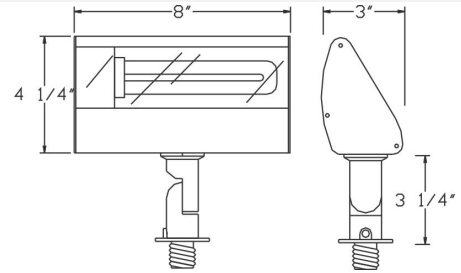

Specifications:

Material Cast Aluminum
Socket Premium Grade Porcelain socket with Nickel contacts and Teflon-jacketed wire leads
Gasket Sealed with High Grade Weatherproof Silicone Gasket
Wiring Pre-wired with 24" SPT-1 Cord
Voltage 120 Volts
Lamp type PL13 Lamp Included
Lens type Tempered Glass Lens
Certification