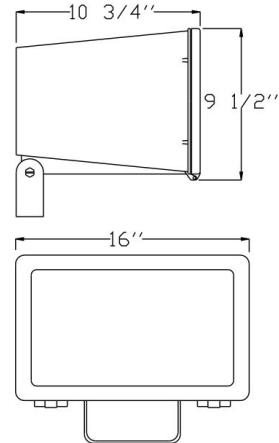

Cat. No.	Lamp	Lumens	CRI	Wattage	Ballast	UPC
HFL5-HPS400	High-Pressure Sodium	51000 lm	22	400W	120/208/240/277V Quad Tap CWA	615624373104
HFL5-MH250-PS	Metal Halide	19100 lm	65	250W	120/208/240/277V Quad Tap CWA	615624387385
HFL5-MH400-PS	Metal Halide	33100 lm	65	400W	120/208/240/277V Quad Tap CWA	615624376334