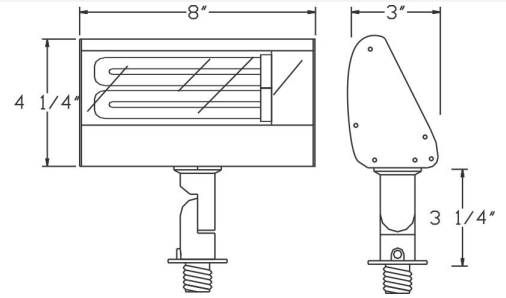

Specifications:

Material	Cast Aluminum
Socket	Premium Grade Porcelain socket with Nickel contacts and Teflon-jacketed wire leads
Gasket	Sealed with High Grade Weatherproof Silicone Gasket
Wiring	Pre-wired with 24" SPT-1 Cord
Voltage	120 Volts
Lamp type	2 X PL13 Lamp Included
Lens type	Tempered Glass Lens
Certification