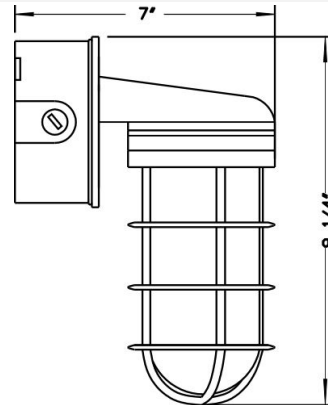

Cat. No.	Finishes	UPC
VPP2	Clear	615624374361

**Catalog#: VPW2**  
**150W VAPOR PROOF FIXTURE - WALL MOUNT**

**Category** Line Voltage  
**Page** [H17](#)

**Features:**

**Material** Die Cast Aluminum with Die Cast Guard  
**Socket** Premium grade Porcelain socket - Pulse Rated  
**Gasket** Sealed with High Grade Weatherproof Silicone Gasket  
**Wiring** Pre-wired Teflon-jacketed 9" Pigtail  
**Lamp type** Medium Base E26 Socket Lamp Not Included, 150W Max.  
**Accessories** Silicone Gasket  
 1/2" NPS Hub Size  
 Clear Glass Jar