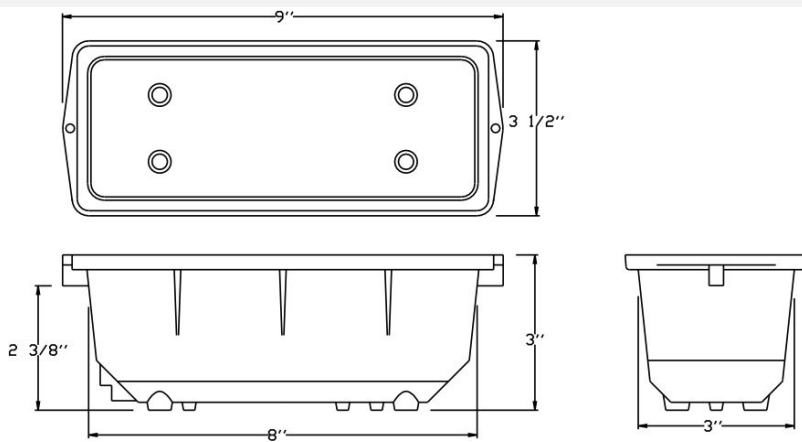

Dimensions:

Cat. No.	UPC
7210H-E26	615624270618