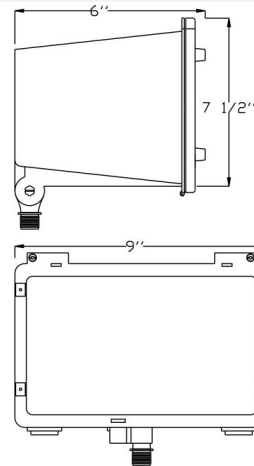

Cat. No.	Lamp	Lumens	CRI	Wattage	Ballast	UPC
HFL1-HPS70	High-Pressure Sodium	6400 lm	22	70W	120V NPF	615624375078
*HFL1-HPS150	High-Pressure Sodium	16000 lm	22	150W	120V NPF	615624375085
HFL1-PL42	PL42	3000 lm	82	42W	120~277V Electronic Ballast	615624373081

*While Supplies Last