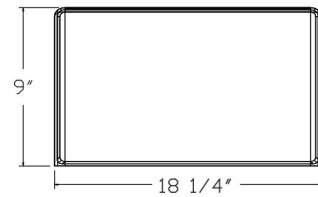

Cat. No.	Lamp	Lumens	CRI	Wattage	Ballast	UPC
HWP3D-MH400-PS	Metal Halide	33100	65	400W	120/208/240/277V Quad Tap CWA	615624387309
HWP3D-MH400						615624375672