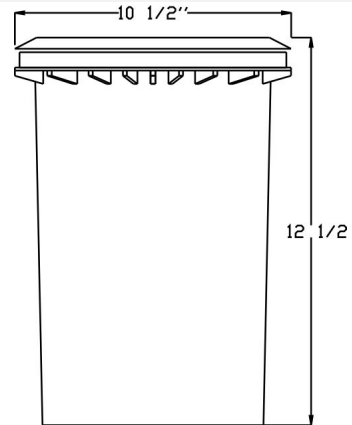

Cat. No.	Finishes	UPC
5610-MH70	Stainless Steel	615624269858

**Catalog#: 5710-MH100**  
**STAINLESS STEEL MH100 WELL LIGHT**

**Category** Line Voltage  
**Page** [H9](#)

**Features:**

- Material: Stainless Steel Construction in PVC Sleeve
- Voltage: 120/208/240/277 Quad Tap CWA
- Lamp type: Double Ended 100W Metal Halide Lamp Included
- Lens type: Heavy-Duty Tempered Glass Lens
- Accessories: Stainless Steel Screws  
1 Hole on the bottom with SJT Cord