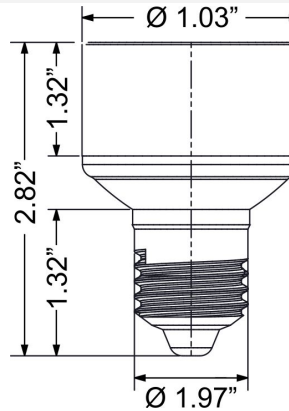

Catalog Number	UPC	Efficacy	Color Temperature	Emission Color	Lumens	CRI
LMR16-3W-EB-WW	615624387675	63 lm/W	3000K	Warm White	190 lm	70