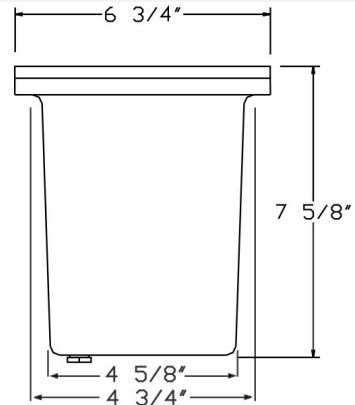

Cat. No.	Finishes	UPC
5210	Black	615624267878