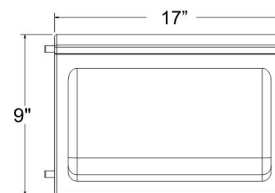

Cat. No.	UPC
FCS-4	615624375016

**Catalog#: HWP5 SERIES  
 LARGE WALLPACK**

**Category** Line Voltage  
**Page** [H23](#)

**Features:**

- Cast Aluminum Housing
- Borosilicate Molded Glass Lens
- Premium Grade Porcelain Socket - Pulse Rated
- Sealed with High Grade Weatherproof Silicone Gasket
- Pre-wired Teflon-jacketed 9" Pigtail
- Powder Coated Textured Bronze Finish
- Mogul Base Socket
- 1/2 in. NPS Tapped Back and Two Sides for Conduit Entrance
- Lamp Included in both models
- Optional Full Cut Shroud [[FCS-4](#)] or Wire Guard [[WG-4](#)] Available
- Suitable for Wet Locations
- Pulse Start in Select Models