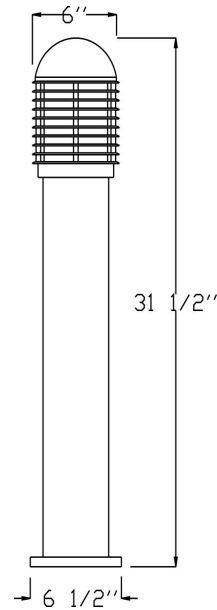

Cat. No.	Finishes	UPC
VPW3	Clear	615624374392

**Catalog#: 8402**  
**32" COMPLETE BOLLARD MEDIUM BASE SOCKET, NO-LAMP**

Category

Line Voltage

Page

[H18](#)

**Features:**

- Material: Cast Aluminum
- Voltage: 120 Volts
- Lamp type: - Medium Base E26 Socket Lamp  
Not Included
- Lens type: Opal Polycarbonate Lens
- HID Ready - Select a [Conversion Kit](#)
- Includes Mounting Hardware and Anchors