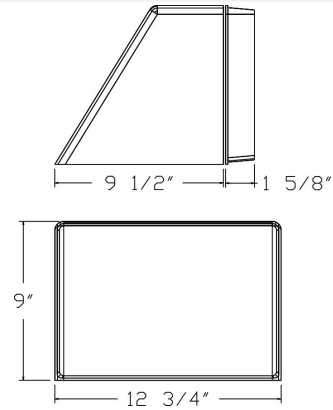

Cat. No.	Lamp	Lumens	CRI	Wattage	Ballast	UPC
HWP3-HPS150	High-Pressure Sodium	28000 lm	22	250W	120/208/240/277V Quad Tap CWA	615624375658