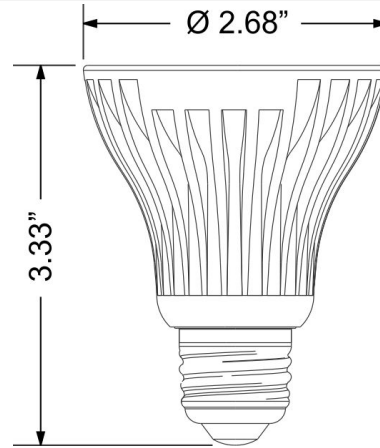

Catalog Number	UPC	Efficacy	Color Temperature	Emission Color	Lumens	CRI
LPAR20-8W-D-WW	615624387927	43 lm/W	3000K	Warm White	350 lm	80
LPAR20-8W-D-CW	615624387910	48 lm/W	4700K	Cool White	390 lm	75