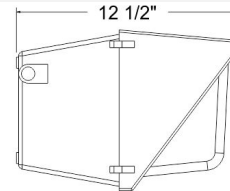

Cat. No.	UPC
FCS-4	615624375016

**Catalog#: HWP5 SERIES  
 LARGE WALLPACK**

**Category** Line Voltage  
**Page** [H23](#)

**Features:**

- Cast Aluminum Housing
- Borosilicate Molded Glass Lens
- Premium Grade Porcelain Socket - Pulse Rated
- Sealed with High Grade Weatherproof Silicone Gasket
- Pre-wired Teflon-jacketed 9" Pigtail
- Powder Coated Textured Bronze Finish
- Mogul Base Socket
- 1/2 in. NPS Tapped Back and Two Sides for Conduit Entrance
- Lamp Included in both models
- Optional Full Cut Shroud [[FCS-4](#)] or Wire Guard [[WG-4](#)] Available
- Suitable for Wet Locations
- Pulse Start in Select Models