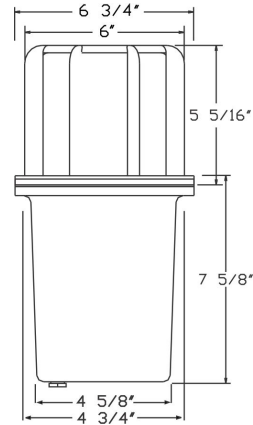

Cat. No.	Finishes	UPC
5212	Black	615624267885

**Catalog#: 5214**  
**120V PAR38 WELL LIGHT W/ CANOPY - BLACK**

**Category** Line Voltage  
**Page** [H8](#)

**Features:**

**Material** Cast Aluminum  
**Voltage** 120 Volts  
**Lamp type** PAR38 Lamp Not Included, 75W Max.  
**Lens type** Tempered Glass Lens  
**Accessories** 3 Holes on the bottom: 1 SJT Cord, 1-Plug and 1-Blank 24" SJT Cord