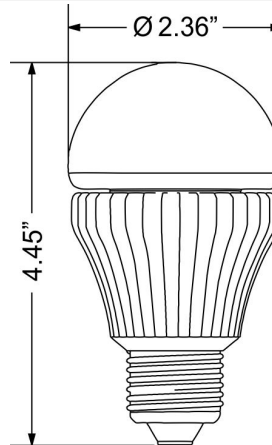

Catalog Number	UPC	Efficacy	Color Temperature	Emission Color	Lumens	CRI
LA19-7W-WW	615624376556	42 lm/W	3000K	Warm White	300 lm	75