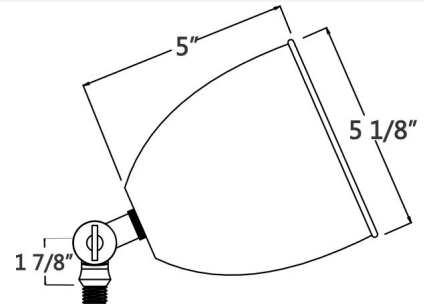

Specifications:

Material	Solid Copper Polished
Socket	Premium Grade Porcelain socket with Nickel contacts and Teflon-jacketed wire leads
Gasket	Sealed with High Grade Weatherproof Silicone Gasket
Wiring	Pre-wired with 24" SPT-1 Cord
Voltage	120 Volts
Lamp type	PAR30 Lamp Not Included, 75W Max.
Accessories	6" Stem Included
Certification