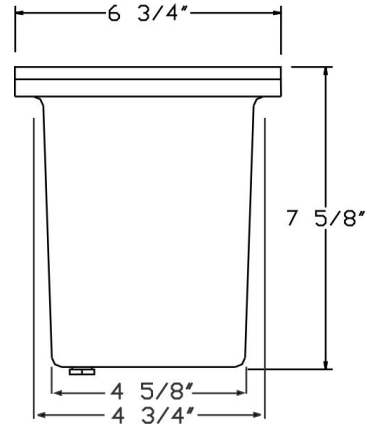

Cat. No.	Finishes	UPC
5214	Black	615624267908

**Catalog#: FG5210**  
**FIBER GLASS 120V PAR38 WELL LIGHT**

**Category** Line Voltage  
**Page** [H8](#)

**Features:**

**Material** Fiberglass  
**Voltage** 120 Volts  
**Lamp type** PAR38 Lamp Not Included, 75W Max.  
**Lens type** Tempered Glass Lens  
**Accessories** 3 Holes on the bottom: 1 SJT Cord, 1-Plug and 1-Blank Corrosion Resistant