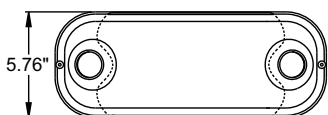

EL2H-WP

ADJUSTABLE WET LOCATION EMERGENCY LIGHT

PRODUCT FEATURES

- ▶ Dual-Voltage Input 120/277VAC Operation
- ▶ UL Listed for Wet Location
- ▶ Two fully adjustable, glare-free 6V, 7W MR16 Halogen Lamps
- ▶ 90 Minutes Minimum Emergency Operation
- ▶ Injection Molded, 5VA Flame Retardant, High Impact, Thermoplastic
- ▶ Universal Mounting Plate
- ▶ Surface wall mount only
- ▶ Push-to-Test Switch
- ▶ Maintenance-free 6V, 4.5AH Sealed Lead-Acid Battery
- ▶ Fully automatic operation

EL2H-WP-GY

Cat. No.	Housing Color
EL2H-WP	GY (Grey) B (Black)

EL2H-WP-LED

ADJUSTABLE WET LOCATION LED EMERGENCY LIGHT

PRODUCT FEATURES

- ▶ Dual-Voltage Input 120/277VAC Operation
- ▶ UL Listed for Wet Location
- ▶ Long-lasting, Energy Saving ultra-bright LED Lamps (0.6W per lamp head)
- ▶ 90 Minutes Minimum Emergency Operation
- ▶ Injection Molded, 5VA Flame Retardant, High Impact, Thermoplastic
- ▶ Fully adjustable, glare-free Heads
- ▶ Universal Mounting Pattern with 1/2" Knockout in back
- ▶ Surface wall mount only
- ▶ Push-to-Test Switch
- ▶ Maintenance-free 3.6V NiCd Battery
- ▶ Fully automatic operation