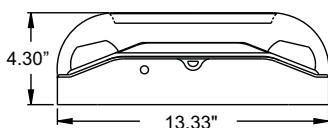

EL2H-WP-GY

Cat. No.	Housing Color
EL2H-WP	GY (Grey) B (Black)

EL2H-WP-LED

ADJUSTABLE WET LOCATION LED EMERGENCY LIGHT

PRODUCT FEATURES

- ▶ Dual-Voltage Input 120/277VAC Operation
- ▶ UL Listed for Wet Location
- ▶ Long-lasting, Energy Saving ultra-bright LED Lamps (0.6W per lamp head)
- ▶ 90 Minutes Minimum Emergency Operation
- ▶ Injection Molded, 5VA Flame Retardant, High Impact, Thermoplastic
- ▶ Fully adjustable, glare-free Heads
- ▶ Universal Mounting Pattern with 1/2" Knockout in back
- ▶ Surface wall mount only
- ▶ Push-to-Test Switch
- ▶ Maintenance-free 3.6V NiCd Battery
- ▶ Fully automatic operation