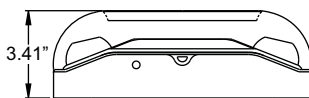

Cat. No.	Housing Color
EL2H-WP-LED	GY (Grey) B (Black)

Exit & Emergency