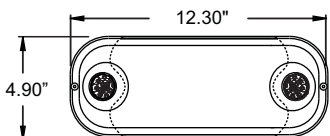

Cat. No.	Housing Color
EL2H-WP-LED	GY (Grey) B (Black)

Exit & Emergency