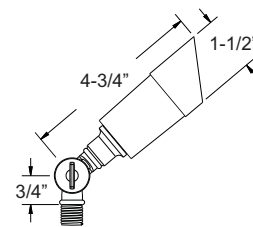

*B105

PRODUCT FEATURES

- Cast Brass
- 12 Volts
- MR8 10W Lamp Included (20W Max.)
- Tempered Glass Lens
- Adjustable Key Knuckle
- GS-85 PVC Spike
- Silicone Wire Nuts