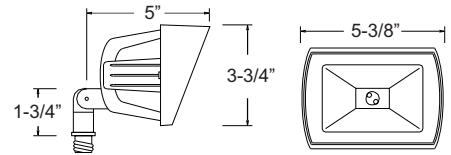

NOW LED *B103

PRODUCT FEATURES

- Cast Brass
- 12 Volts
- MR11 3W 3000K (WW) LED Bulb Included (35W Max.)
- Tempered Glass Lens
- Adjustable Key Knuckle
- GS-85 PVC Spike
- Silicone Wire Nuts