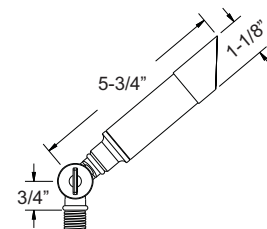

*While Supplies Last

LED 5000K or Halogen bulb available upon request

www.orbitelectric.com