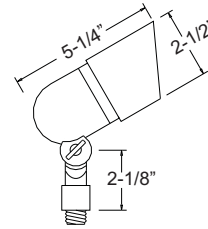

NOW LED S130

PRODUCT FEATURES

- Cast Aluminum
- 12 Volts
- MR16 5W 3000K (WW) LED Bulb Included (35W Max.)
- Convex Tempered Glass Lens
- Adjustable Key Knuckle
- GS-85 PVC Spike
- Silicone Wire Nuts