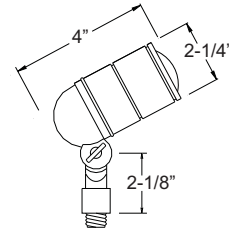

NOW LED *1051

PRODUCT FEATURES

- Cast Aluminum
- 12 Volts
- MR16 5W 3000K (WW) LED Bulb Included (35W Max.)
- Tempered Glass Lens
- GS-85 PVC Spike
- Silicone Wire Nuts