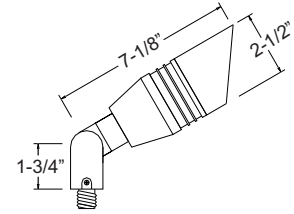

NOW LED S121

PRODUCT FEATURES

- ▶ Cast Aluminum
- ▶ 12 Volts
- ▶ MR16 5W 3000K (WW) LED Bulb Included (35W Max.)
- ▶ Spring-Mounted Lamp Positioned Behind Lens
- ▶ Convex Tempered Glass Lens
- ▶ GS-85 PVC Spike
- ▶ Silicone Wire Nuts

POWDER COATED FINISHES

Shown In Sand

NOW LED S131

PRODUCT FEATURES

- ▶ Cast Aluminum
- ▶ 12 Volts
- ▶ MR16 5W 3000K (WW) LED Bulb Included (35W Max.)
- ▶ Convex Tempered Glass Lens
- ▶ Spring-Mounted Directional Hood
- ▶ Adjustable Key Knuckle
- ▶ GS-85 PVC Spike
- ▶ Silicone Wire Nuts

POWDER COATED FINISHES

Shown In Rust

NOW LED S130

PRODUCT FEATURES

- ▶ Cast Aluminum
- ▶ 12 Volts
- ▶ MR16 5W 3000K (WW) LED Bulb Included (35W Max.)
- ▶ Convex Tempered Glass Lens
- ▶ Adjustable Key Knuckle
- ▶ GS-85 PVC Spike
- ▶ Silicone Wire Nuts