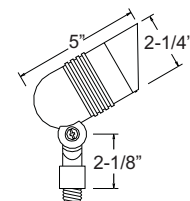

*While Supplies Last

LED 5000K or Halogen bulb available upon request

www.orbitelectric.com