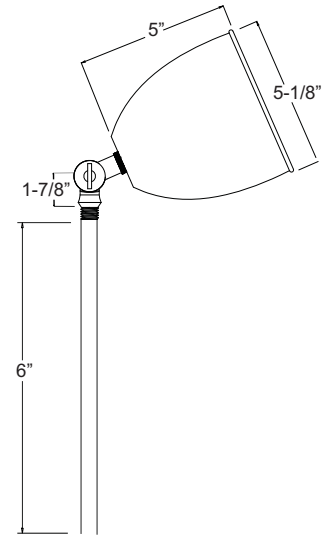

*HL31-COP

PRODUCT FEATURES

- ▶ Solid Copper Polished
- ▶ 120 Volts
- ▶ PAR30 Lamp Not Included (75W Max.) LED Bulb Compatible

FINISH

COPPER

*HL31-ARB

PRODUCT FEATURES

- ▶ Solid Brass
- ▶ 120 Volts
- ▶ PAR30 Lamp Not Included (75W Max.) LED Bulb Compatible