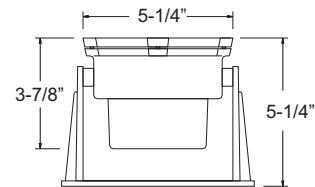

I30 | 12V Underwater Lights

*SS5550

PRODUCT FEATURES

- Solid Stainless Steel
- 12 Volts
- Silicone Gasket
- PAR56 Lamp Not Included (300W Max) LED Bulb Compatible
- 30-FT. SJT Power Cord
- ABS Plastic Lens Guard

FINISH

SS

5500

PRODUCT FEATURES

- Solid Brass
- 12 Volts
- Silicone Gasket
- PAR36 Lamp Not Included (75W Max) LED Bulb Compatible
- Tempered Glass
- 30-FT. SJT Power Cord
- Brass or Stainless Steel Fittings

FINISH

NB

*SS5500

PRODUCT FEATURES

- Solid Grade 304 Stainless Steel
- 12 Volts
- Silicone Gasket
- PAR36 Lamp Not Included (75W Max) LED Bulb Compatible
- Tempered Glass
- 30-FT. SJT Power Cord
- Brass or Stainless Steel Fittings

FINISH

SS

Landscape Lighting