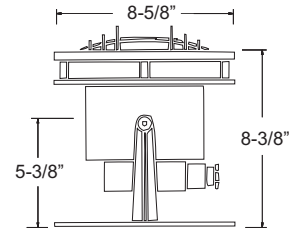

I30 | 12V Underwater Lights

*SS5550

PRODUCT FEATURES

- Solid Stainless Steel
- 12 Volts
- Silicone Gasket
- PAR56 Lamp Not Included (300W Max) LED Bulb Compatible
- 30-FT. SJT Power Cord
- ABS Plastic Lens Guard

FINISH

SS

5500

PRODUCT FEATURES

- Solid Brass
- 12 Volts
- Silicone Gasket
- PAR36 Lamp Not Included (75W Max) LED Bulb Compatible
- Tempered Glass
- 30-FT. SJT Power Cord
- Brass or Stainless Steel Fittings

FINISH

NB

*SS5500

PRODUCT FEATURES

- Solid Grade 304 Stainless Steel
- 12 Volts
- Silicone Gasket
- PAR36 Lamp Not Included (75W Max) LED Bulb Compatible
- Tempered Glass
- 30-FT. SJT Power Cord
- Brass or Stainless Steel Fittings

FINISH

SS

Landscape Lighting