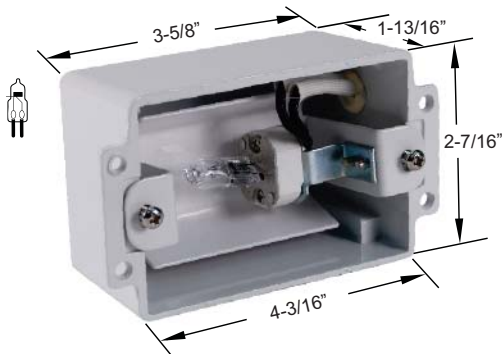

### 7100H HOUSING

- ▶ 12V
- ▶ Suitable for installation in poured concrete
- ▶ Powder Coated Cast Aluminum
- ▶ JC Bi-Pin 20W Lamp Included (20W Max.)
- ▶ Use with 7110C, 7112C, 7121C, or 7122C Coverplates