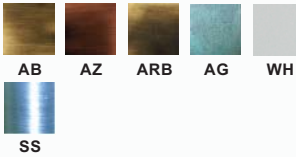

### COVER PLATES

- ▶ Solid Brass (AB, AZ, ARB, AG)
- ▶ Powder Coated Galvanized Steel (BR, BK, WH)
- ▶ Stainless Steel (SS)
- ▶ Silicone Gasket

### \*7122C FINISHES

**7121C-SS**  
Shown Installed  
Stainless Steel

**7122C-BK**  
Shown Installed  
Black

**7121C-AG**  
Aged Green

**7121C-WH**  
White

**7122C-AB**  
Antique Brass

**7122C-AZ**  
Antique Bronze