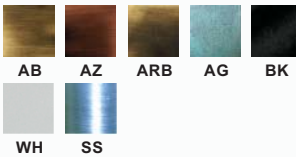

### COVER PLATES

- ▶ Solid Brass (AB, AZ, ARB, AG)
- ▶ Powder Coated Galvanized Steel (BR, BK, WH)
- ▶ Stainless Steel (SS)
- ▶ Silicone Gasket

### \*7121C FINISHES

### \*7122C FINISHES

**7121C-SS**  
Shown Installed  
Stainless Steel

**7122C-BK**  
Shown Installed  
Black

**7121C-AG**  
Aged Green

**7121C-WH**  
White

**7122C-AB**  
Antique Brass

**7122C-AZ**  
Antique Bronze