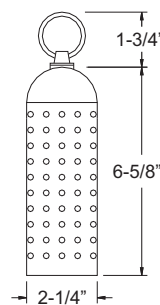

L9013B

PRODUCT FEATURES

- ▶ Cast Aluminum
- ▶ 12 Volts
- ▶ Bayonet 3W 3000K (WW) LED Bulb Included (20W Max.)
- ▶ 18" Cable & Chain

POWDER COATED FINISHES

BK VG

Shown In Black

3011C

PRODUCT FEATURES

- ▶ Cast Aluminum
- ▶ 12 Volts
- ▶ MR11 3W 3000K (WW) LED Bulb Included (10W Max.)
- ▶ Clear Glass Lens
- ▶ GS-85 PVC Spike
- ▶ Silicone Wire Nuts

POWDER COATED FINISH

BK

3018

PRODUCT FEATURES

- ▶ Cast Aluminum
- ▶ 12 Volts
- ▶ T15 11W Lamp Included (20W Max.)
- ▶ Frosted Plastic Lens
- ▶ GS-85 PVC Spike
- ▶ Silicone Wire Nuts