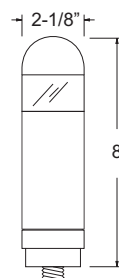

L9013B

PRODUCT FEATURES

- ▶ Cast Aluminum
- ▶ 12 Volts
- ▶ Bayonet 3W 3000K (WW) LED Bulb Included (20W Max.)
- ▶ 18" Cable & Chain

POWDER COATED FINISHES

BK VG

Shown In Black

3011C

PRODUCT FEATURES

- ▶ Cast Aluminum
- ▶ 12 Volts
- ▶ MR11 3W 3000K (WW) LED Bulb Included (10W Max.)
- ▶ Clear Glass Lens
- ▶ GS-85 PVC Spike
- ▶ Silicone Wire Nuts

POWDER COATED FINISH

BK

3018

PRODUCT FEATURES

- ▶ Cast Aluminum
- ▶ 12 Volts
- ▶ T15 11W Lamp Included (20W Max.)
- ▶ Frosted Plastic Lens
- ▶ GS-85 PVC Spike
- ▶ Silicone Wire Nuts