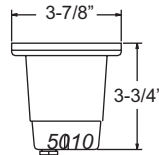

NOW LED **B5010 Series**

PRODUCT FEATURES

- Cast Brass
- 12 Volts
- MR16 5W 3000K (WW) LED Bulb Included (35W Max.)
- Tempered Glass Lens
- 1 Hole on the Bottom with 24" SJT Cord

FINISH

Brass

NOW LED **SS5010 Series**
SS5010M Series

PRODUCT FEATURES

- **SS5010 Series:**
  Cast Grade 304 Stainless Steel
- **SS5010M Series:**
  Cast Marine Grade 316 Stainless Steel
- 12 Volts
- MR16 5W 3000K (WW) LED Bulb Included (35W Max.)
- Tempered Glass Lens
- 1 Hole on the Bottom with 24" SJT Cord

FINISHES

Natural Stainless Steel
SS5010 Series

Premium Stainless Steel
SS5010M Series

MOUNTING OPTIONS

To receive the Well Light pre-installed in an adjustable Sleeve, add "AP" to the end of the item #.

To receive the Fixture with a Slip-On PVC Spike, add "50PK" to the end of the item #.

*While Supplies Last

LED 5000K or Halogen bulb available upon request

www.orbitelectric.com