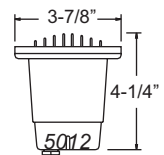

NOW LED **B5010 Series**

PRODUCT FEATURES

- Cast Brass
- 12 Volts
- MR16 5W 3000K (WW) LED Bulb Included (35W Max.)
- Tempered Glass Lens
- 1 Hole on the Bottom with 24" SJT Cord

FINISH

Brass

NOW LED **SS5010 Series**
SS5010M Series

PRODUCT FEATURES

- **SS5010 Series:**
  Cast Grade 304 Stainless Steel
- **SS5010M Series:**
  Cast Marine Grade 316 Stainless Steel
- 12 Volts
- MR16 5W 3000K (WW) LED Bulb Included (35W Max.)
- Tempered Glass Lens
- 1 Hole on the Bottom with 24" SJT Cord

FINISHES

Natural Stainless Steel
SS5010 Series

Premium Stainless Steel
SS5010M Series

MOUNTING OPTIONS

To receive the Well Light pre-installed in an adjustable Sleeve, add "AP" to the end of the item #.

To receive the Fixture with a Slip-On PVC Spike, add "50PK" to the end of the item #.

*While Supplies Last

LED 5000K or Halogen bulb available upon request

www.orbitelectric.com