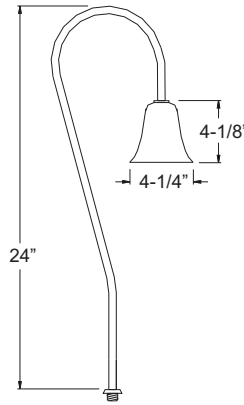

I14 | 12V Path Lights

NOW LED *B104

PRODUCT FEATURES

- ▶ Solid Brass
- ▶ 12 Volts
- ▶ Bayonet 3W 3000K (WW) LED Bulb Included (26W Max.)
- ▶ GS-10 Super Spike
- ▶ Silicone Wire Nuts

FINISHES

BPS04

PRODUCT FEATURES

- ▶ Brass Path Light Stem Support
- ▶ Fits 1/2" Threads

Shown in
Antique Brass

BPS04

NOW LED S220

PRODUCT FEATURES

- ▶ Cast Aluminum
- ▶ 12 Volts
- ▶ Bayonet 3W 3000K (WW) LED Bulb Included (26W Max.)
- ▶ GS-10 Super Spike
- ▶ Silicone Wire Nuts