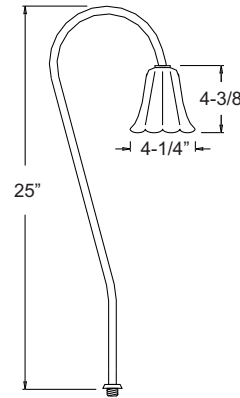

I14 | 12V Path Lights

NOW LED *B104

PRODUCT FEATURES

- Solid Brass
- 12 Volts
- Bayonet 3W 3000K (WW) LED Bulb Included (26W Max.)
- GS-10 Super Spike
- Silicone Wire Nuts

FINISHES

BPS04

PRODUCT FEATURES

- Brass Path Light Stem Support
- Fits 1/2" Threads

NOW LED S220

PRODUCT FEATURES

- Cast Aluminum
- 12 Volts
- Bayonet 3W 3000K (WW) LED Bulb Included (26W Max.)
- GS-10 Super Spike
- Silicone Wire Nuts

POWDER COATED FINISHES

NOW LED *S221

PRODUCT FEATURES

- Cast Aluminum
- 12 Volts
- Bayonet 3W 3000K (WW) LED Bulb Included (26W Max.)
- GS-10 Super Spike
- Silicone Wire Nuts

POWDER COATED FINISHES