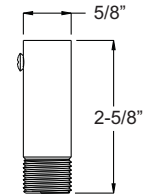

I14 | 12V Path Lights

NOW LED *B104

PRODUCT FEATURES

- ▶ Solid Brass
- ▶ 12 Volts
- ▶ Bayonet 3W 3000K (WW) LED Bulb Included (26W Max.)
- ▶ GS-10 Super Spike
- ▶ Silicone Wire Nuts

FINISHES

BPS04

PRODUCT FEATURES

- ▶ Brass Path Light Stem Support
- ▶ Fits 1/2" Threads

Shown in
Antique Brass

BPS04

NOW LED S220

PRODUCT FEATURES

- ▶ Cast Aluminum
- ▶ 12 Volts
- ▶ Bayonet 3W 3000K (WW) LED Bulb Included (26W Max.)
- ▶ GS-10 Super Spike
- ▶ Silicone Wire Nuts