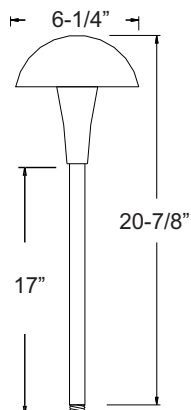

Landscape Lighting

LED 5000K or Halogen bulb available upon request

www.orbitelectric.com

*While Supplies Last