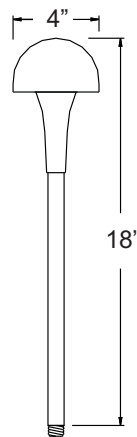

I12 | 12V Path Lights

NOW LED S219

PRODUCT FEATURES

- ▶ Cast Aluminum
- ▶ 12 Volts
- ▶ JC Bi-Pin 3W 3000K (WW) LED Bulb Included (26W Max.)
- ▶ GS-10 Super Spike
- ▶ Silicone Wire Nuts

POWDER COATED FINISHES

BK BR VG

Shown in Black

NOW LED *S224

PRODUCT FEATURES

- ▶ Cast Aluminum
- ▶ 12 Volts
- ▶ JC Bi-Pin 3W 3000K (WW) LED Bulb Included (20W Max.)
- ▶ Twist-Off Shade for Easy Relamping
- ▶ GS-10 Super Spike
- ▶ Silicone Wire Nuts

POWDER COATED FINISHES

RU VG SA

Shown in Verde Green

NOW LED S225

PRODUCT FEATURES

- ▶ Cast Aluminum
- ▶ 12 Volts
- ▶ JC Bi-Pin 3W 3000K (WW) LED Bulb Included (20W Max.)
- ▶ Twist-Off Shade for Easy Relamping
- ▶ GS-10 Super Spike
- ▶ Silicone Wire Nuts