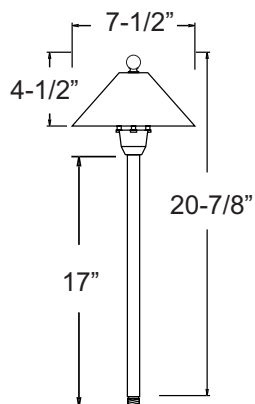

I12 | 12V Path Lights

NOW LED S219

PRODUCT FEATURES

- ▶ Cast Aluminum
- ▶ 12 Volts
- ▶ JC Bi-Pin 3W 3000K (WW) LED Bulb Included (26W Max.)
- ▶ GS-10 Super Spike
- ▶ Silicone Wire Nuts

POWDER COATED FINISHES

BK BR VG

Shown in Black

NOW LED *S224

PRODUCT FEATURES

- ▶ Cast Aluminum
- ▶ 12 Volts
- ▶ JC Bi-Pin 3W 3000K (WW) LED Bulb Included (20W Max.)
- ▶ Twist-Off Shade for Easy Relamping
- ▶ GS-10 Super Spike
- ▶ Silicone Wire Nuts

POWDER COATED FINISHES

RU VG SA

Shown in Verde Green

NOW LED S225

PRODUCT FEATURES

- ▶ Cast Aluminum
- ▶ 12 Volts
- ▶ JC Bi-Pin 3W 3000K (WW) LED Bulb Included (20W Max.)
- ▶ Twist-Off Shade for Easy Relamping
- ▶ GS-10 Super Spike
- ▶ Silicone Wire Nuts