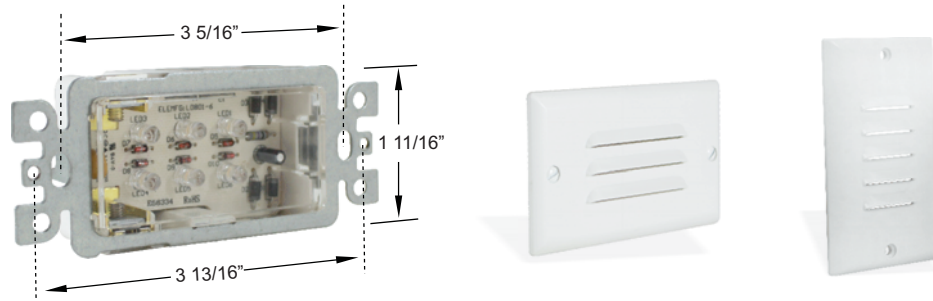

H11 | Indoor Step Lights

LISL-1W-WH

PRODUCT FEATURES

- ▶ 120V 60Hz 25mA
- ▶ 1W Input Power
- ▶ Color Temp: 3000K
- ▶ 50,000 Life Hours
- ▶ Installation hardware included
- ▶ Installs into single gang switch boxes (See Pg. A34-A36)
- ▶ Set of White Louvered Cover included, Horizontal & Vertical

OPTIONAL COVERS

SS BS AL BK BR

- ▶ Set includes both Vertical & Horizontal Plate

CERTIFICATES

SCAN FOR MORE INFO

Optional Covers Sold Separately

LISL-C-SS
Stainless Steel

LISL-C-BS
Brass

LISL-C-AL
Almond

LISL-C-BK
Black

LISL-C-BR
Bronze

Fits in Single Gang Switch Boxes, See pg. A34-A36

GB-1

GB-1-MKO

TG-1

GMB-1