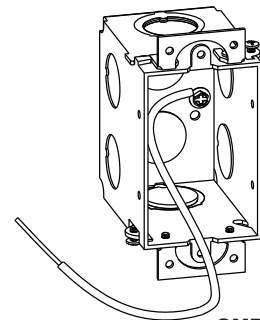

OPTIONAL COVERS

SS BS AL BK BR

- ▶ Set includes both Vertical & Horizontal Plate

CERTIFICATES

SCAN FOR MORE INFO

Optional Covers Sold Separately

LISL-C-SS
Stainless Steel

LISL-C-BS
Brass

LISL-C-AL
Almond

LISL-C-BK
Black

LISL-C-BR
Bronze

Fits in Single Gang Switch Boxes, See pg. A34-A36

GB-1

GB-1-MKO

TG-1

GMB-1