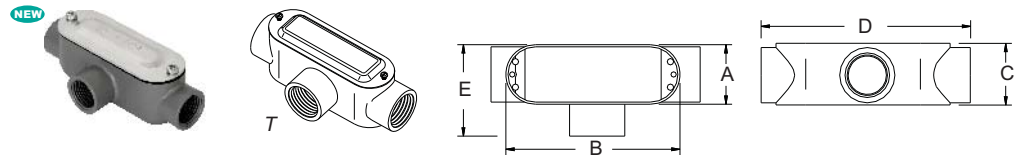

DIE CAST COPPER-FREE ALUMINUM THREADED CONDUIT BODIES "C" SERIES

PRODUCT FEATURES

- ▶ Stamped Aluminum Cover and Neoprene Gasket included
- ▶ Gray color
- ▶ Suitable for wet location when used with Gasket and Cover
- ▶ NPT Thread Hubs

Cat. No.	Trade Size	DIMENSIONS - C SERIES					Std. Pkg.
		A	B	C	D	E	
C-50AS <small>NEW</small>	1/2"	1-5/16"	3-7/8"	1-3/8"	4-11/16"	1-1/16"	10
C-75AS <small>NEW</small>	3/4"	1-9/16"	4-11/16"	1-5/8"	5-1/2"	1-5/16"	10
C-100AS <small>NEW</small>	1"	1-13/16"	5-3/8"	1-7/8"	6-7/16"	1-9/16"	5
C-125AS <small>NEW</small>	1-1/4"	2-1/2"	7-5/16"	2-1/2"	8-3/8"	2"	2
C-150AS <small>NEW</small>	1-1/2"	2-1/2"	7-5/16"	2-1/2"	8-3/8"	2-3/16"	2
C-200AS <small>NEW</small>	2"	3-3/16"	9-1/2"	3-3/8"	10-9/16"	2-11/16"	1
C-250AS <small>NEW</small>	2-1/2"	4-1/2"	12-1/16"	4"	13-1/2"	3-5/16"	1
C-300AS <small>NEW</small>	3"	4-1/2"	12-1/16"	4-1/2"	13-1/2"	3-15/16"	1
C-400AS <small>NEW</small>	4"	5-9/16"	15-1/16"	5-5/8"	16-5/16"	5"	1

DIE CAST COPPER-FREE ALUMINUM THREADED CONDUIT BODIES "T" SERIES

PRODUCT FEATURES

- ▶ Stamped Aluminum Cover and Neoprene Gasket included
- ▶ Gray color
- ▶ Suitable for wet location when used with Gasket and Cover
- ▶ NPT Thread Hubs

Cat. No.	Trade Size	DIMENSIONS - T SERIES					Std. Pkg.
		A	B	C	D	E	
T-50AS <small>NEW</small>	1/2"	1-5/16"	3-7/8"	1-3/8"	4-11/16"	2-1/16"	10
T-75AS <small>NEW</small>	3/4"	1-9/16"	4-11/16"	1-5/8"	5-1/2"	2-5/16"	10
T-100AS <small>NEW</small>	1"	1-13/16"	5-3/8"	1-7/8"	6-7/16"	2-11/16"	5
T-125AS <small>NEW</small>	1-1/4"	2-1/2"	7-5/16"	2-1/2"	8-3/8"	3-1/2"	2
T-150AS <small>NEW</small>	1-1/2"	2-1/2"	7-5/16"	2-1/2"	8-3/8"	3-1/2"	2
T-200AS <small>NEW</small>	2"	3-3/16"	9-1/2"	3-3/8"	10-9/16"	4-5/16"	1
T-250AS <small>NEW</small>	2-1/2"	4-1/2"	12-1/16"	4"	13-1/2"	5-7/8"	1
T-300AS <small>NEW</small>	3"	4-1/2"	12-1/16"	4-1/2"	13-1/2"	5-7/8"	1
T-400AS <small>NEW</small>	4"	5-9/16"	15-1/16"	5-5/8"	16-5/16"	7-11/16"	1