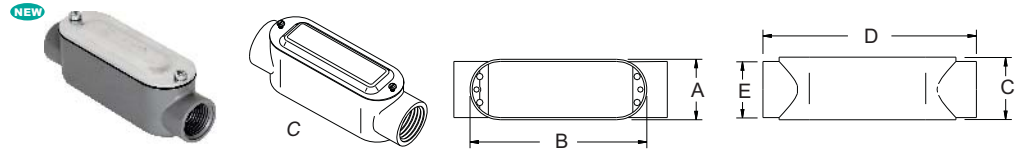

DIE CAST COPPER-FREE ALUMINUM THREADED CONDUIT BODIES "C" SERIES

PRODUCT FEATURES

- ▶ Stamped Aluminum Cover and Neoprene Gasket included
- ▶ Gray color
- ▶ Suitable for wet location when used with Gasket and Cover
- ▶ NPT Thread Hubs

Cat. No.	Trade Size	DIMENSIONS - C SERIES					Std. Pkg.
		A	B	C	D	E	
C-50AS <small>NEW</small>	1/2"	1-5/16"	3-7/8"	1-3/8"	4-11/16"	1-1/16"	10
C-75AS <small>NEW</small>	3/4"	1-9/16"	4-11/16"	1-5/8"	5-1/2"	1-5/16"	10
C-100AS <small>NEW</small>	1"	1-13/16"	5-3/8"	1-7/8"	6-7/16"	1-9/16"	5
C-125AS <small>NEW</small>	1-1/4"	2-1/2"	7-5/16"	2-1/2"	8-3/8"	2"	2
C-150AS <small>NEW</small>	1-1/2"	2-1/2"	7-5/16"	2-1/2"	8-3/8"	2-3/16"	2
C-200AS <small>NEW</small>	2"	3-3/16"	9-1/2"	3-3/8"	10-9/16"	2-11/16"	1
C-250AS <small>NEW</small>	2-1/2"	4-1/2"	12-1/16"	4"	13-1/2"	3-5/16"	1
C-300AS <small>NEW</small>	3"	4-1/2"	12-1/16"	4-1/2"	13-1/2"	3-15/16"	1
C-400AS <small>NEW</small>	4"	5-9/16"	15-1/16"	5-5/8"	16-5/16"	5"	1

DIE CAST COPPER-FREE ALUMINUM THREADED CONDUIT BODIES "T" SERIES

PRODUCT FEATURES

- ▶ Stamped Aluminum Cover and Neoprene Gasket included
- ▶ Gray color
- ▶ Suitable for wet location when used with Gasket and Cover
- ▶ NPT Thread Hubs

Cat. No.	Trade Size	DIMENSIONS - T SERIES					Std. Pkg.
		A	B	C	D	E	
T-50AS <small>NEW</small>	1/2"	1-5/16"	3-7/8"	1-3/8"	4-11/16"	2-1/16"	10
T-75AS <small>NEW</small>	3/4"	1-9/16"	4-11/16"	1-5/8"	5-1/2"	2-5/16"	10
T-100AS <small>NEW</small>	1"	1-13/16"	5-3/8"	1-7/8"	6-7/16"	2-11/16"	5
T-125AS <small>NEW</small>	1-1/4"	2-1/2"	7-5/16"	2-1/2"	8-3/8"	3-1/2"	2
T-150AS <small>NEW</small>	1-1/2"	2-1/2"	7-5/16"	2-1/2"	8-3/8"	3-1/2"	2
T-200AS <small>NEW</small>	2"	3-3/16"	9-1/2"	3-3/8"	10-9/16"	4-5/16"	1
T-250AS <small>NEW</small>	2-1/2"	4-1/2"	12-1/16"	4"	13-1/2"	5-7/8"	1
T-300AS <small>NEW</small>	3"	4-1/2"	12-1/16"	4-1/2"	13-1/2"	5-7/8"	1
T-400AS <small>NEW</small>	4"	5-9/16"	15-1/16"	5-5/8"	16-5/16"	7-11/16"	1