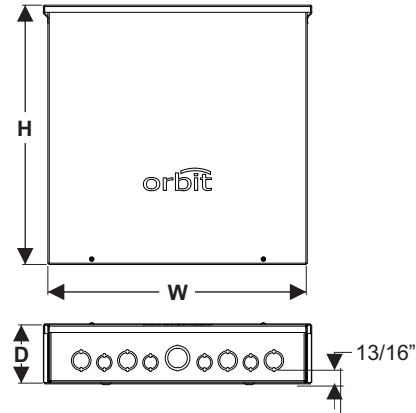

NEMA 3R SCREW COVER ENCLOSURES WITH K.O.

PRODUCT FEATURES

- ▶ ANSI 61 Gray Polyester Powder Paint Finish inside and out
- ▶ 16 Gauge Steel or Plated Steel
- ▶ Mounting holes on back of box
- ▶ With Padlock Hasp

Cat. No.	Body Style	Enclosure Size (Inches)			K.O. Pattern (Bottom)	Std. Pkg.
		Width (W)	Height (H)	Depth (D)		
444R	A	4	4	4	B-C	6
464R	A	4	6	4	B-C	6
664R	A	6	6	4	B-C-D	6
666R	A	6	6	6	B-C-D	6
884R	A	8	8	4	F-G-H-I	6
886R	A	8	8	6	F-G-H-I	4
10104R	A	10	10	4	C-D-E-F-G	4
10106R	A	10	10	6	C-D-E-F-G	4
12124R	A	12	12	4	C-D-E-F-G	2
12126R	A	12	12	6	C-D-E-F-G	2
12128R	A	12	12	8	C-D-E-F-G	1
12186R	A	12	18	6	C-D-E-F-G	1
16164R	B	16	16	4	B-C-D-E-F-G-H	1
16166R	B	16	16	6	B-C-D-E-F-G-H	1
16168R	B	16	16	8	B-C-D-E-F-G-H	1
18184R	B	18	18	4	A-B-C-D-E-F-G-H-I	1
18186R	B	18	18	6	A-B-C-D-E-F-G-H-I	1
18188R	B	18	18	8	A-B-C-D-E-F-G-H-I	1
24244R	B	24	24	4	A-B-C-D-E-F-G-H-I	1
24246R	C	24	24	6	A-B-C-D-E-F-G-H-I	1
24248R	C	24	24	8	A-B-C-D-E-F-G-H-I	1

Subject to change without notice.

NEMA 3R SCREW COVER ENCLOSURES WITHOUT K.O.

PRODUCT FEATURES

- ▶ ANSI 61 Gray Polyester Powder Paint Finish inside and out
- ▶ 16 Gauge Steel or Plated Steel
- ▶ Mounting holes on back of box
- ▶ With Padlock Hasp

Cat. No.	Body Style	Enclosure Size (Inches)			Std. Pkg.
		Width (W)	Height (H)	Depth (D)	
444RNK	A	4	4	4	6
464RNK	A	4	6	4	6
664RNK	A	6	6	4	6
666RNK	A	6	6	6	6
884RNK	A	8	8	4	6
886RNK	A	8	8	6	4
10104RNK	A	10	10	4	4
10106RNK	A	10	10	6	4
12124RNK	A	12	12	4	2
12126RNK	A	12	12	6	2
12128RNK	A	12	12	8	1
12186RNK	A	12	18	6	1
16164RNK	B	16	16	4	1
16166RNK	B	16	16	6	1
16168RNK	B	16	16	8	1
18184RNK	B	18	18	4	1
18186RNK	B	18	18	6	1
18188RNK	B	18	18	8	1
24244RNK	B	24	24	4	1
24246RNK	C	24	24	6	1
24248RNK	C	24	24	8	1