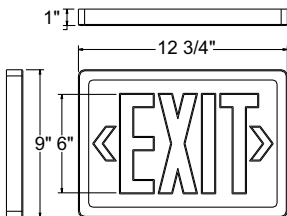

Cat. No.	Housing Color	Faceplate	No. of Faces	Life in Years
ESN	W (White) B (Black)	R (Red) G (Green)	1 2	10 20