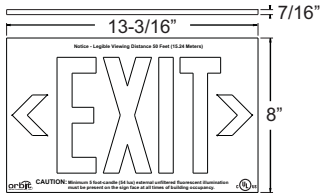

ESI

SELF-ILLUMINATING LOW-LEVEL EXIT SIGN

PRODUCT FEATURES

- ▶ Non-Electrical, Non-Nuclear
- ▶ Non-Radioactive
- ▶ UL Listed
- ▶ Minimum 5 Foot-Candles (54 Lux) external unfiltered Fluorescent
- ▶ 90 minutes of illumination upon failure of utility power
- ▶ Rated viewing distance of 50 feet
- ▶ Aluminum Body
- ▶ Photoluminescent Surface
- ▶ Built-in wall mount
- ▶ Field Applied Chevrons Included
- ▶ Single face only
- ▶ Indoor use only

(From Top) ESI-G/ESI-R

Mounting Bracket Included

Illuminated

Cat. No.	Letter Color
ESI	R (Red) G (Green)

ESN

SELF-ILLUMINATING TRITIUM (NUCLEAR) EXIT SIGN

PRODUCT FEATURES

- ▶ Tritium-Powered Self-Illuminating
- ▶ Non-Electrical, Nuclear
- ▶ UL Listed for Wet Location
- ▶ Non-Radioactive and Non-Explosive
- ▶ 10 Foot candles ambient lighting
- ▶ 90 minutes of illumination upon failure of utility power
- ▶ Rated viewing distance of 100 feet
- ▶ Surface Mount Bracket
- ▶ Letter-shaped light tubes for best lighting
- ▶ Field applied chevrons included