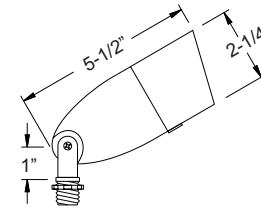

NOW LED 1081

PRODUCT FEATURES

- Cast Aluminum
- 12 Volts
- MR16 5W 3000K (WW) LED Bulb Included (35W Max.)
- Slip-On Cap with Tempered Glass Lens
- Adjustable Key Knuckle
- GS-85 PVC Spike
- Silicone Wire Nuts