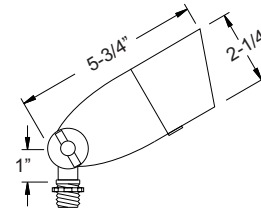

14 | 12V Directional Lights

NOW LED B171

PRODUCT FEATURES

- ▶ Cast Brass
- ▶ 12 Volts
- ▶ MR16 5W 3000K (WW) LED Bulb Included (35W Max.)
- ▶ Convex Tempered Glass Lens
- ▶ Adjustable Key Knuckle
- ▶ GS-85 PVC Spike
- ▶ Silicone Wire Nuts

FINISHES

Shown In Architectural Bronze

NOW LED 1071

PRODUCT FEATURES

- ▶ Cast Aluminum
- ▶ 12 Volts
- ▶ MR16 5W 3000K (WW) LED Bulb Included (35W Max.)
- ▶ Tempered Glass Lens
- ▶ GS-85 PVC Spike
- ▶ Silicone Wire Nuts