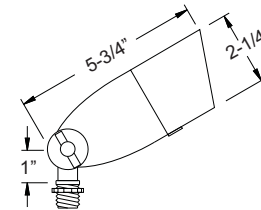

LED 5000K or Halogen bulb available upon request

www.orbitelectric.com

*While Supplies Last