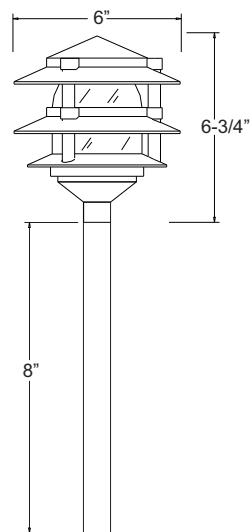

2033

PRODUCT FEATURES

- ▶ 120 Volts
- ▶ Medium Base E26 Socket
Lamp Not Included (60W Max.)
LED Bulb Compatible
- ▶ Cast Aluminum
- ▶ 3-Tier
- ▶ **Frosted** Glass Lens Standard,
Clear by Request

POWDER COATED FINISHES

*Also Available in 12 Volts:
2030 on Page 18*

*Replacement Glass
(PG-3 & PG-3-F)
available on Page 136*

Shown In Black

2044

PRODUCT FEATURES

- ▶ 120 Volts
- ▶ Medium Base E26 Socket
Lamp Not Included (60W Max.)
LED Bulb Compatible
- ▶ Cast Aluminum
- ▶ 4-Tier
- ▶ **Frosted** Glass Lens Standard,
Clear by Request