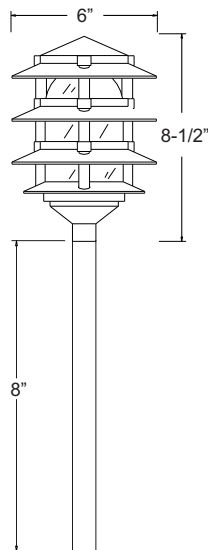

POWDER COATED FINISHES

*Also Available in 12 Volts:
2040 on Page 19*

*Replacement Glass
(PG-4 & PG-4-F)
available on Page 136*

Shown In Black