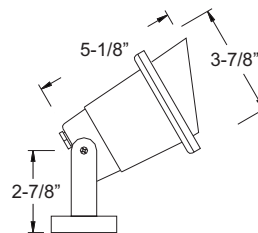

FINISH

SS

Landscape Lighting

LED 5000K or Halogen bulb available upon request

www.orbitelectric.com

*While Supplies Last