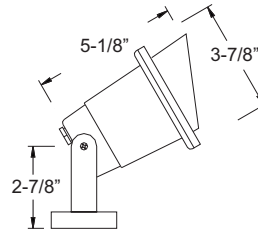

FINISH

NB

NOW LED **SS510**

PRODUCT FEATURES

- Solid Grade 304 Stainless Steel
- 12 Volts
- Silicone Gasket
- MR16 5W 3000K (WW) LED Bulb Included (35W Max.)
- Tempered Glass
- 30-FT. SJT Power Cord
- Stainless Steel Fittings