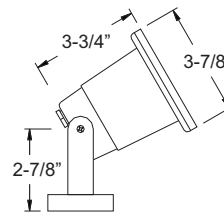

FINISH

SS

NOW LED ***SS511**

PRODUCT FEATURES

- Solid Grade 304 Stainless Steel
- 12 Volts
- Silicone Gasket
- MR16 5W 3000K (WW) LED Bulb Included (35W Max.)
- Tempered Glass
- 30-FT. SJT Power Cord
- Stainless Steel Fittings