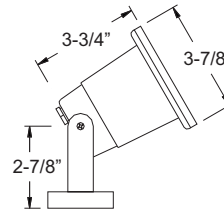

NOW LED **B510**

PRODUCT FEATURES

- ▶ Solid Brass
- ▶ 12 Volts
- ▶ Silicone Gasket
- ▶ MR16 5W 3000K (WW) LED Bulb Included (35W Max.)
- ▶ Tempered Glass
- ▶ 30-FT. SJT Power Cord
- ▶ Brass or Stainless Steel Fittings

FINISH

NB

NOW LED ***B511**

PRODUCT FEATURES

- ▶ Solid Brass
- ▶ 12 Volts
- ▶ Silicone Gasket
- ▶ MR16 5W 3000K (WW) LED Bulb Included (35W Max.)
- ▶ Tempered Glass
- ▶ 30-FT. SJT Power Cord
- ▶ Brass or Stainless Steel Fittings

FINISH

NB

NOW LED **SS510**

PRODUCT FEATURES

- ▶ Solid Grade 304 Stainless Steel
- ▶ 12 Volts
- ▶ Silicone Gasket
- ▶ MR16 5W 3000K (WW) LED Bulb Included (35W Max.)
- ▶ Tempered Glass
- ▶ 30-FT. SJT Power Cord
- ▶ Stainless Steel Fittings