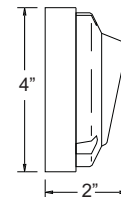

SURFACE STEP LIGHTS

PRODUCT FEATURES

- 12 Volts
- JC Bi-Pin 3W 3000K (WW) LED Bulb Included (20W Max.)

STAINLESS STEEL COATED CAST BRASS

SS

POWDER COATED FINISHES

- Cast Aluminum

BK

BR

WH

VG

Shown in *Black*

Shown in *Bronze*

7012

SOLID CAST BRASS FINISHES

NB

ARB

- B7012 only available in ARB Finish

Shown in *Architectural Bronze*

Shown in *Natural Brass*

MINI SURFACE WALL LIGHTS

PRODUCT FEATURES

- Cast Aluminum
- 12 Volts
- JC Bi-Pin 3W 3000K (WW) LED Bulb Included (20W Max.)
- Frosted Glass

POWDER COATED FINISHES

BK

BR

Shown in *Black*

Shown in *Bronze*

Landscape Lighting

*While Supplies Last

LED 5000K or Halogen bulb available upon request

www.orbitelectric.com