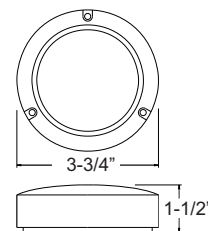

Landscape Lighting

*While Supplies Last

LED 5000K or Halogen bulb available upon request

www.orbitelectric.com