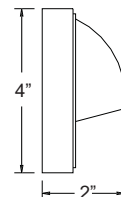

SURFACE STEP LIGHTS

PRODUCT FEATURES

- ▶ 12 Volts
- ▶ JC Bi-Pin 3W 3000K (WW) LED Bulb Included (20W Max.)

STAINLESS STEEL COATED CAST BRASS

SS

SS7011

***SS7012**

7011