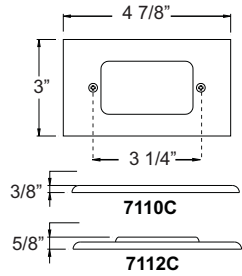

7100 Series

COVER PLATES

- ▶ Solid Brass (AB, AZ, ARB, AG)
- ▶ Powder Coated Galvanized Steel (BR, BK, WH)
- ▶ Stainless Steel (SS)
- ▶ Silicone Gasket

7110C-BK
Shown Installed
Black

7112C-WH
Shown Installed
White