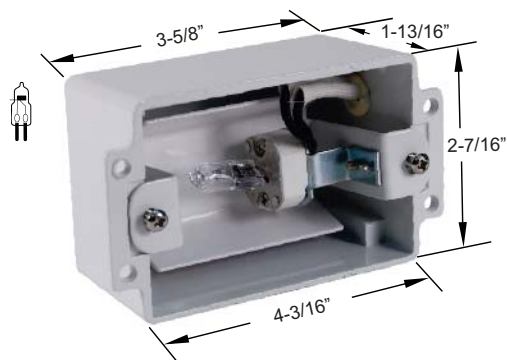

7100H HOUSING

- ▶ 12V
- ▶ Suitable for installation in poured concrete
- ▶ Powder Coated Cast Aluminum
- ▶ JC Bi-Pin 20W Lamp Included (20W Max.)
- ▶ Use with 7110C, 7112C, 7121C, or 7122C Coverplates

7100H-LED HOUSING

- ▶ 12V
- ▶ UL Listed for Damp Location
- ▶ Suitable for installation in poured concrete
- ▶ Powder Coated Cast Aluminum
- ▶ 2W Input Power
- ▶ Color Temp: 4700K
- ▶ Use with 7110C, 7112C, 7121C, or 7122C Coverplates