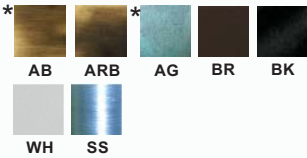

7100 Series

COVER PLATES

- ▶ Solid Brass (AB, AZ, ARB, AG)
- ▶ Powder Coated Galvanized Steel (BR, BK, WH)
- ▶ Stainless Steel (SS)
- ▶ Silicone Gasket

7110C-BK
Shown Installed
Black

7112C-WH
Shown Installed
White

7110C FINISHES

7110C-BR
Bronze

7110C-SS
Stainless Steel

7112C FINISHES

7112C-AB
Antique Brass

7112C-ARB
Architectural
Bronze

7112C-AG
Aged Green

Order housing & coverplate separately

7100H HOUSING

- ▶ 12V
- ▶ Suitable for installation in poured concrete
- ▶ Powder Coated Cast Aluminum
- ▶ JC Bi-Pin 20W Lamp Included (20W Max.)
- ▶ Use with 7110C, 7112C, 7121C, or 7122C Coverplates

7100H-LED HOUSING

- ▶ 12V
- ▶ UL Listed for Damp Location
- ▶ Suitable for installation in poured concrete
- ▶ Powder Coated Cast Aluminum
- ▶ 2W Input Power
- ▶ Color Temp: 4700K
- ▶ Use with 7110C, 7112C, 7121C, or 7122C Coverplates