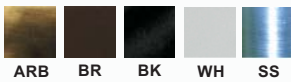

7100 Series

COVER PLATES

- ▶ Solid Brass (AB, AZ, ARB, AG)
- ▶ Powder Coated Galvanized Steel (BR, BK, WH)
- ▶ Stainless Steel (SS)
- ▶ Silicone Gasket

7110C-BK
Shown Installed
Black

7112C-WH
Shown Installed
White

7110C FINISHES

7110C-BR
Bronze

7110C-SS
Stainless Steel

7112C FINISHES

7112C-AB
Antique Brass

7112C-ARB
Architectural
Bronze

7112C-AG
Aged Green

Order housing & coverplate separately

7100H HOUSING

- ▶ 12V
- ▶ Suitable for installation in poured concrete
- ▶ Powder Coated Cast Aluminum
- ▶ JC Bi-Pin 20W Lamp Included (20W Max.)
- ▶ Use with 7110C, 7112C, 7121C, or 7122C Coverplates

7100H-LED HOUSING

- ▶ 12V
- ▶ UL Listed for Damp Location
- ▶ Suitable for installation in poured concrete
- ▶ Powder Coated Cast Aluminum
- ▶ 2W Input Power
- ▶ Color Temp: 4700K
- ▶ Use with 7110C, 7112C, 7121C, or 7122C Coverplates