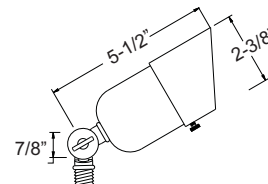

LED 5000K or Halogen bulb available upon request

www.orbitelectric.com

*White Supplies Last