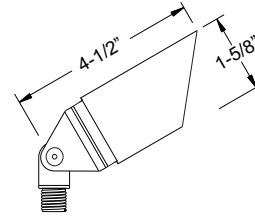

12 | 12V Directional Lights

B153

PRODUCT FEATURES

- Solid Brass
- 12 Volts
- MR11 3W 3000K (WW) LED Bulb Included (35W Max.)
- Tempered Glass Lens
- GS-85 PVC Spike
- Silicone Wire Nuts

FINISH

ARB

B160SH

PRODUCT FEATURES

- Solid Brass
- 12 Volts
- MR16 5W 3000K (WW) LED Bulb Included (35W Max.)
- Tempered Glass Lens
- Adjustable Key Knuckle
- GS-85 PVC Spike
- Silicone Wire Nuts