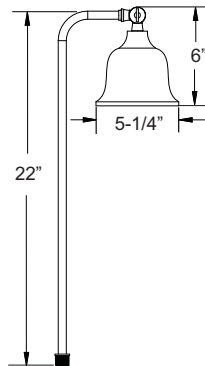

NOW LED S121P

PRODUCT FEATURES

- ▶ Cast Aluminum
- ▶ 12 Volts
- ▶ MR16 5W 3000K (WW) LED Bulb Included (35W Max.)
- ▶ Spring-Mounted Lamp
- ▶ Positioned Behind Lens
- ▶ Convex Tempered Glass Lens
- ▶ GS-10 Super Spike
- ▶ Silicone Wire Nuts

POWDER COATED FINISHES

Shown in Black

NOW LED B114

PRODUCT FEATURES

- ▶ Solid Brass
- ▶ 12 Volts
- ▶ JC Bi-Pin 3W 3000K (WW) LED Bulb Included (20W Max.)
- ▶ GS-10 Super Spike
- ▶ Silicone Wire Nuts

FINISH

NOW LED *C114

PRODUCT FEATURES

- ▶ Solid Copper
- ▶ 12 Volts
- ▶ JC Bi-Pin 3W 3000K (WW) LED Bulb Included (20W Max.)
- ▶ GS-10 Super Spike
- ▶ Silicone Wire Nuts

FINISH

NOW LED *B107

PRODUCT FEATURES

- ▶ Solid Brass
- ▶ 12 Volts
- ▶ Bayonet 3W 3000K (WW) LED Bulb Included (26W Max.)
- ▶ GS-10 Super Spike
- ▶ Silicone Wire Nuts