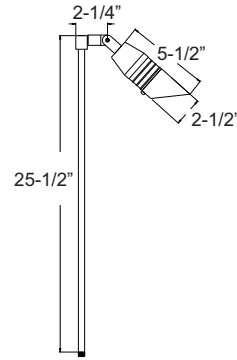

NOW LED S121P

PRODUCT FEATURES

- ▶ Cast Aluminum
- ▶ 12 Volts
- ▶ MR16 5W 3000K (WW) LED Bulb Included (35W Max.)
- ▶ Spring-Mounted Lamp
- ▶ Positioned Behind Lens
- ▶ Convex Tempered Glass Lens
- ▶ GS-10 Super Spike
- ▶ Silicone Wire Nuts

POWDER COATED FINISHES

Shown in Black

NOW LED B114

PRODUCT FEATURES

- ▶ Solid Brass
- ▶ 12 Volts
- ▶ JC Bi-Pin 3W 3000K (WW) LED Bulb Included (20W Max.)
- ▶ GS-10 Super Spike
- ▶ Silicone Wire Nuts

FINISH