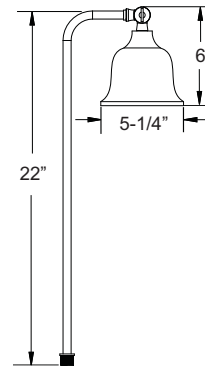

NOW LED S121P

PRODUCT FEATURES

- ▶ Cast Aluminum
- ▶ 12 Volts
- ▶ MR16 5W 3000K (WW) LED Bulb Included (35W Max.)
- ▶ Spring-Mounted Lamp
- ▶ Positioned Behind Lens
- ▶ Convex Tempered Glass Lens
- ▶ GS-10 Super Spike
- ▶ Silicone Wire Nuts

POWDER COATED FINISHES

Shown in Black

NOW LED B114

PRODUCT FEATURES

- ▶ Solid Brass
- ▶ 12 Volts
- ▶ JC Bi-Pin 3W 3000K (WW) LED Bulb Included (20W Max.)
- ▶ GS-10 Super Spike
- ▶ Silicone Wire Nuts

FINISH