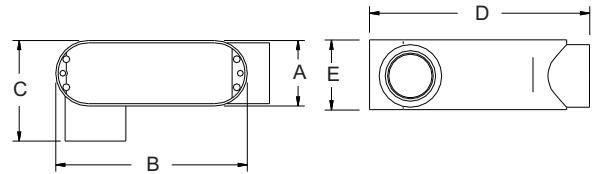

### PRODUCT FEATURES

- ▶ Plated Steel Set-Screws

Cat. No.	Trade Size	DIMENSIONS - LB SERIES					Std. Pkg.	Master Ctn.
		A	B	C	D	E		
SSLB-50	1/2"	1-5/16"	3-15/16"	2-1/16"	4-3/8"	1-1/16"	10	100
SSLB-75	3/4"	1-9/16"	4-5/8"	2-3/8"	5-1/8"	1-5/16"	10	50
SSLB-100	1"	1-13/16"	5-3/8"	2-7/8"	6"	1-9/16"	5	25
SSLB-125	1-1/4"	2-1/2"	7-1/4"	3-6/16"	7-11/16"	2"	2	10
SSLB-150	1-1/2"	2-1/2"	7-1/4"	3-9/16"	7-11/16"	2-1/4"	2	10
SSLB-200	2"	3-1/8"	9-1/2"	4-3/8"	10"	2-11/16"	1	5
SSLB-250	2-1/2"	4-7/16"	12-1/8"	5-3/16"	12-3/4"	3-3/8"	-	1
SSLB-300	3"	4-7/16"	12-1/8"	5-3/4"	12-3/4"	4"	-	1
SSLB-350	3-1/2"	5-1/2"	15-1/16"	7-1/16"	15-9/16"	5"	-	1
SSLB-400	4"	5-1/2"	15-1/16"	7-1/16"	15-9/16"	5"	-	1

## COPPER-FREE ALUMINUM ALLOY EMT CONDUIT BODIES SET-SCREW TYPE "LR" SERIES

### PRODUCT FEATURES

- ▶ Plated Steel Set-Screws

Cat. No.	Trade Size	DIMENSIONS - LR SERIES					Std. Pkg.	Master Ctn.
		A	B	C	D	E		
SSLR-50	1/2"	1-5/16"	3-15/16"	2"	4-3/8"	1-5/16"	10	100
SSLR-75	3/4"	1-9/16"	4-5/8"	2-1/4"	5-1/8"	1-5/8"	10	50
SSLR-100	1"	1-13/16"	5-3/8"	2-3/4"	6"	1-15/16"	5	25
SSLR-125	1-1/4"	2-1/2"	7-1/4"	3-7/16"	7-11/16"	2-1/2"	2	10
SSLR-150	1-1/2"	2-1/2"	7-1/4"	3-7/16"	7-11/16"	2-11/16"	2	10
SSLR-200	2"	3-1/8"	9-1/2"	4-3/16"	10"	3-3/8"	1	5

### PRODUCT FEATURES

- ▶ Plated Steel Set-Screws

Cat. No.	Trade Size	DIMENSIONS - LL SERIES					Std. Pkg.	Master Ctn.
		A	B	C	D	E		
SLL-50	1/2"	1-5/16"	3-15/16"	2"	4-3/8"	1-5/16"	10	100
SLL-75	3/4"	1-9/16"	4-5/8"	2-1/4"	5-1/8"	1-5/8"	10	50
SLL-100	1"	1-13/16"	5-3/8"	2-3/4"	6"	1-15/16"	5	25
SLL-125	1-1/4"	2-1/2"	7-1/4"	3-7/16"	7-11/16"	2-1/2"	2	10
SLL-150	1-1/2"	2-1/2"	7-1/4"	3-7/16"	7-11/16"	2-11/16"	2	10
SLL-200	2"	3-1/8"	9-1/2"	4-3/16"	10"	3-3/8"	1	5