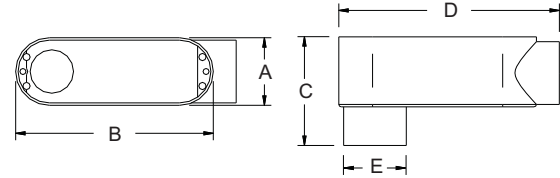

## COPPER-FREE ALUMINUM ALLOY EMT CONDUIT BODIES SET-SCREW TYPE "LB" SERIES

### PRODUCT FEATURES

- ▶ Plated Steel Set-Screws

Cat. No.	Trade Size	DIMENSIONS - LB SERIES					Std. Pkg.	Master Ctn.
		A	B	C	D	E		
SSLB-50	1/2"	1-5/16"	3-15/16"	2-1/16"	4-3/8"	1-1/16"	10	100
SSLB-75	3/4"	1-9/16"	4-5/8"	2-3/8"	5-1/8"	1-5/16"	10	50
SSLB-100	1"	1-13/16"	5-3/8"	2-7/8"	6"	1-9/16"	5	25
SSLB-125	1-1/4"	2-1/2"	7-1/4"	3-6/16"	7-11/16"	2"	2	10
SSLB-150	1-1/2"	2-1/2"	7-1/4"	3-9/16"	7-11/16"	2-1/4"	2	10
SSLB-200	2"	3-1/8"	9-1/2"	4-3/8"	10"	2-11/16"	1	5
SSLB-250	2-1/2"	4-7/16"	12-1/8"	5-3/16"	12-3/4"	3-3/8"	-	1
SSLB-300	3"	4-7/16"	12-1/8"	5-3/4"	12-3/4"	4"	-	1
SSLB-350	3-1/2"	5-1/2"	15-1/16"	7-1/16"	15-9/16"	5"	-	1
SSLB-400	4"	5-1/2"	15-1/16"	7-1/16"	15-9/16"	5"	-	1

### PRODUCT FEATURES

- ▶ Plated Steel Set-Screws

Cat. No.	Trade Size	DIMENSIONS - LR SERIES					Std. Pkg.	Master Ctn.
		A	B	C	D	E		
SSLR-50	1/2"	1-5/16"	3-15/16"	2"	4-3/8"	1-5/16"	10	100
SSLR-75	3/4"	1-9/16"	4-5/8"	2-1/4"	5-1/8"	1-5/8"	10	50
SSLR-100	1"	1-13/16"	5-3/8"	2-3/4"	6"	1-15/16"	5	25
SSLR-125	1-1/4"	2-1/2"	7-1/4"	3-7/16"	7-11/16"	2-1/2"	2	10
SSLR-150	1-1/2"	2-1/2"	7-1/4"	3-7/16"	7-11/16"	2-11/16"	2	10
SSLR-200	2"	3-1/8"	9-1/2"	4-3/16"	10"	3-3/8"	1	5

### PRODUCT FEATURES

- ▶ Plated Steel Set-Screws

Cat. No.	Trade Size	DIMENSIONS - LL SERIES					Std. Pkg.	Master Ctn.
		A	B	C	D	E		
SLL-50	1/2"	1-5/16"	3-15/16"	2"	4-3/8"	1-5/16"	10	100
SLL-75	3/4"	1-9/16"	4-5/8"	2-1/4"	5-1/8"	1-5/8"	10	50
SLL-100	1"	1-13/16"	5-3/8"	2-3/4"	6"	1-15/16"	5	25
SLL-125	1-1/4"	2-1/2"	7-1/4"	3-7/16"	7-11/16"	2-1/2"	2	10
SLL-150	1-1/2"	2-1/2"	7-1/4"	3-7/16"	7-11/16"	2-11/16"	2	10
SLL-200	2"	3-1/8"	9-1/2"	4-3/16"	10"	3-3/8"	1	5