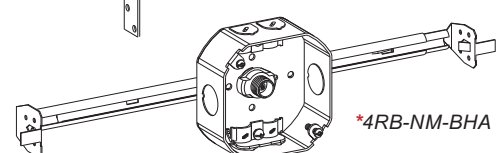

BAR HANGER FEATURES

- ▶ **BHA:** Adjustable Bar Hanger allows installation of box anywhere along length of stud
- ▶ 4RB-50-BHA includes 3/8" - 18 NPS trade sized stud to accommodate fixture stem

NOTE

- ▶ For Fixture/Luminaire Support of 50 lbs or less
- ▶ *For Fixture/Luminaire Support of 50 lbs or less at 16 in. Span

Cat. No.	Bracket & Setback	Knockouts		Std. Pkg.
		Sides	Bottom	
4RB-NM	-	2 - 1/2", 4 - Loom	1 - 1/2"	50
4RB-NM-E	Ears	2 - 1/2", 4 - Loom	1 - 1/2"	50
4RB-NM-FB	FB, 1/2"	1 - 1/2", 4 - Loom	1 - 1/2"	50
4RB-NM-LB	LB, Flush	2 - 1/2", 4 - Loom	1 - 1/2"	50
4RB-NM-SG	Swing Bracket - Old Work	4 - Loom	1 - 1/2"	50
*4RB-NM-BHA	BHA-1, Adj. 16" to 24"	2 - 1/2", 4 - Loom	-	25

4RB-NM

4RB-NM-E

4RB-NM-FB

4RB-NM-LB

4RB-NM-SG

*4RB-NM-BHA

- ▶ **600V** MKO's and CKO's suitable for bonding without any additional bonding means up to 600V
- ▶ Visit www.ul.com or QCIT Guide on page W1 for more information