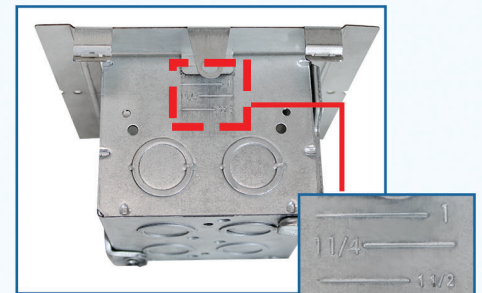

- Internal adjustment screws allow the box to be adjusted before and after installation
- Built-In Internal Adjustment from 1/2" to 1-1/2" for the UMIAB-35's and 1/2" to 1-1/4" for UMIAB-25's
- Tri-Combo Hex Adj. Screws make box depth adjustment seamless
- UMIAB-25's ideal for use with 2-1/2" Deep Wall Studs

UNIVERSAL MOUNTING INTERNAL ADJUSTMENT BOXES

DIRECT TO STUD

BETWEEN STUDS
FA-UMIAB-35 Installed on SSB-T5

DROP CEILING APPLICATION
FA-UMIAB-35 Installed on SSB-TBAR

ADJUSTABILITY RANGE

UMIAB-25's: 1/2" to 1-1/4"
UMIAB-35's: 1/2" to 1-1/2"

ADAPTER TO BRACKET LATCH

Fold tabs to secure adapter on SSB Brackets

DEPTH MARKING

Engraved depth stamp on box allows for depth measurement without requiring additional measuring tools

For original External Adj. Boxes, see UMAB Series

For a 4" octagon (40) box version, see UMAB-4R Series

Cat. No.	Description	Box Depth	Cu. In.	Adj. Range	KO Sides	KO Bottom	Std. Pkg.
UMIAB-25	Internal Adj. 4" Sq. Box	2-1/2"	36.0	1/2" - 1-1/4"	(4) - 1/2", (4) - MKO	(4) CKO	10
FA-UMIAB-25	Internal Adj. 4" Sq. Box, Red Powder Coat Finish	2-1/2"	36.0	1/2" - 1-1/4"	(4) - 1/2", (4) - MKO	(4) CKO	10
UMIAB-35	Internal Adj. 4" Sq. Box	3-1/2"	46.0	1/2" - 1-1/2"	(12) CKO	(4) CKO	10
FA-UMIAB-35	Internal Adj. 4" Sq. Box, Red Powder Coat Finish	3-1/2"	46.0	1/2" - 1-1/2"	(12) CKO	(4) CKO	10
FA-SSB-UMIAB-35	Preassembled SSB-T5 with FA-UMIAB-35	3-1/2"	46.0	1/2" - 1-1/2"	(12) CKO	(4) CKO	10
FA-TBAR-UMIAB-35	Preassembled SSB-TBAR with FA-UMIAB-35	3-1/2"	46.0	1/2" - 1-1/2"	(12) CKO	(4) CKO	10