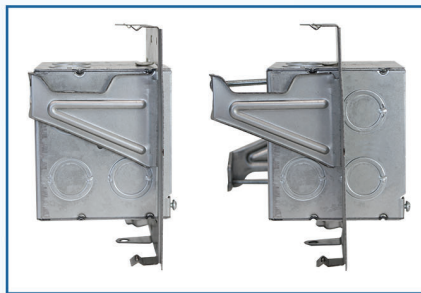

FA-UMIAB-35 SHOWN INSTALLED ON SSB-T5

FA-UMIAB-35 mounts Direct-to-Stud or snaps onto SSB-T5 for Between Stud applications.

Simplify rough-in for oversized Fire Life Safety devices with Orbit's **NEW Internal Adjustment 4" Square Boxes!**

- Internal adjustment screws allow the box to be adjusted before and after installation
- Built-In Internal Adjustment from 1/2" to 1-1/2" for the UMIAB-35's and 1/2" to 1-1/4" for UMIAB-25's
- Tri-Combo Hex Adj. Screws make box depth adjustment seamless
- UMIAB-25's ideal for use with 2-1/2" Deep Wall Studs

UNIVERSAL MOUNTING INTERNAL ADJUSTMENT BOXES

DIRECT TO STUD

BETWEEN STUDS
FA-UMIAB-35 Installed on SSB-T5

DROP CEILING APPLICATION
FA-UMIAB-35 Installed on SSB-TBAR

ADJUSTABILITY RANGE

UMIAB-25's: 1/2" to 1-1/4"
UMIAB-35's: 1/2" to 1-1/2"

ADAPTER TO BRACKET LATCH

Fold tabs to secure adapter on SSB Brackets

DEPTH MARKING

Engraved depth stamp on box allows for depth measurement without requiring additional measuring tools

For original External Adj. Boxes, see UMAB Series