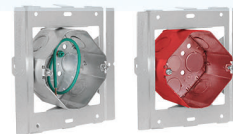

FA-UMIAB-35 SHOWN INSTALLED ON SSB-T5

FA-UMIAB-35 mounts Direct-to-Stud or snaps onto SSB-T5 for Between Stud applications.

Simplify rough-in for oversized Fire Life Safety devices with Orbit's **NEW Internal Adjustment 4" Square Boxes!**

UNIVERSAL MOUNTING INTERNAL ADJUSTMENT BOXES

DIRECT TO STUD

BETWEEN STUDS
FA-UMIAB-35 Installed on SSB-T5

DROP CEILING APPLICATION
FA-UMIAB-35 Installed on SSB-TBAR

ADJUSTABILITY RANGE

UMIAB-25's: 1/2" to 1-1/4"
UMIAB-35's: 1/2" to 1-1/2"

ADAPTER TO BRACKET LATCH

Fold tabs to secure adapter on SSB Brackets

DEPTH MARKING

Engraved depth stamp on box allows for depth measurement without requiring additional measuring tools

For original External Adj. Boxes, see UMAB Series

For a 4" octagon (40) box version, see UMAB-4R Series

Cat. No.	Description	Box Depth	Cu. In.	Adj. Range	KO Sides	KO Bottom	Std. Pkg.
UMIAB-25	Internal Adj. 4" Sq. Box	2-1/2"	36.0	1/2" - 1-1/4"	(4) - 1/2", (4) - MKO	(4) CKO	10
FA-UMIAB-25	Internal Adj. 4" Sq. Box, Red Powder Coat Finish	2-1/2"	36.0	1/2" - 1-1/4"	(4) - 1/2", (4) - MKO	(4) CKO	10
UMIAB-35	Internal Adj. 4" Sq. Box	3-1/2"	46.0	1/2" - 1-1/2"	(12) CKO	(4) CKO	10
FA-UMIAB-35	Internal Adj. 4" Sq. Box, Red Powder Coat Finish	3-1/2"	46.0	1/2" - 1-1/2"	(12) CKO	(4) CKO	10
FA-SSB-UMIAB-35	Preassembled SSB-T5 with FA-UMIAB-35	3-1/2"	46.0	1/2" - 1-1/2"	(12) CKO	(4) CKO	10
FA-TBAR-UMIAB-35	Preassembled SSB-TBAR with FA-UMIAB-35	3-1/2"	46.0	1/2" - 1-1/2"	(12) CKO	(4) CKO	10