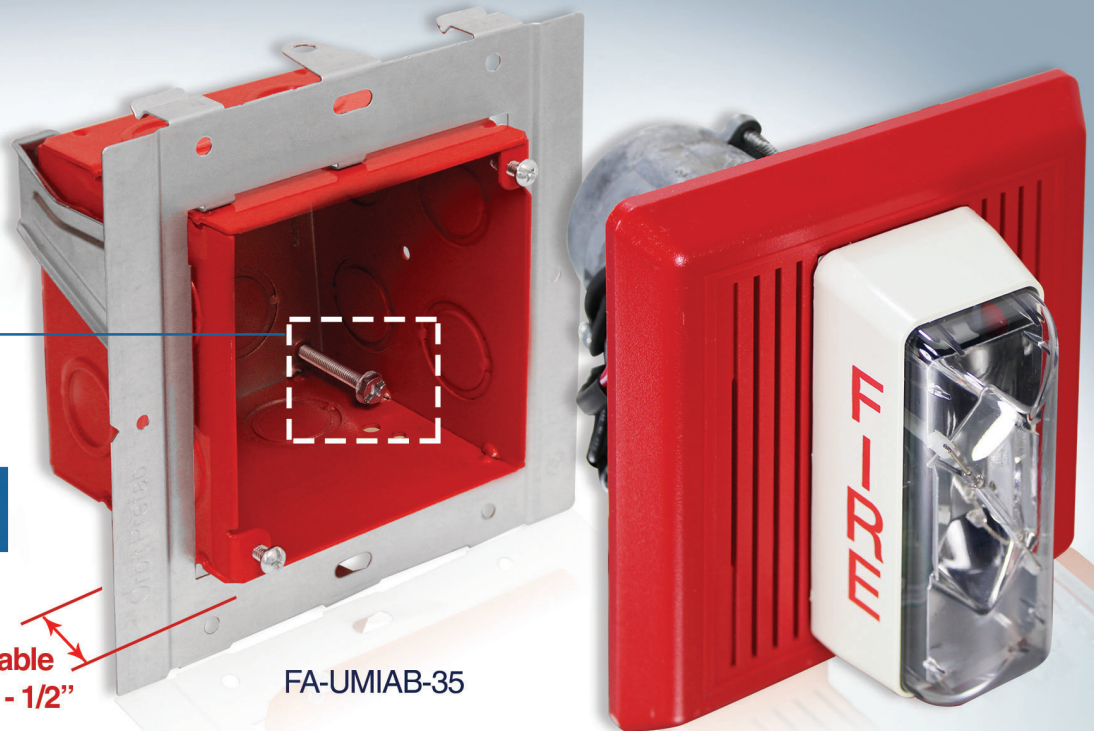

UNIVERSAL MOUNTING INTERNAL ADJUSTMENT BOXES

orbit
Orbit Industries, Inc.

NEW

(2) UNIQUE TRI-COMBO
HEX ADJ. SCREWS

Adjustable
1/2" to 1 - 1/2"

FA-UMIAB-35

BEST WAY TO MOUNT FIRE ALARM DEVICES!

6-WAY ADJUSTABILITY

FA-UMIAB-35 SHOWN INSTALLED ON SSB-T5

FA-UMIAB-35 mounts Direct-to-Stud or snaps onto SSB-T5 for Between Stud applications.

Simplify rough-in for oversized Fire Life Safety devices with Orbit's **NEW Internal Adjustment 4" Square Boxes!**

- Internal adjustment screws allow the box to be adjusted before and after installation
- Built-In Internal Adjustment from 1/2" to 1-1/2" for the UMIAB-35's and 1/2" to 1-1/4" for UMIAB-25's
- Tri-Combo Hex Adj. Screws make box depth adjustment seamless
- UMIAB-25's ideal for use with 2-1/2" Deep Wall Studs

ADAPTER TO BRACKET LATCH

Fold tabs to secure adapter on SSB Brackets

DEPTH MARKING

Engraved depth stamp on box allows for depth measurement without requiring additional measuring tools

For original External Adj. Boxes, see UMAB Series