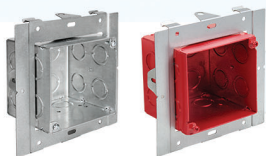

- Internal adjustment screws allow the box to be adjusted before and after installation
- Built-In Internal Adjustment from 1/2" to 1-1/2" for the UMIAB-35's and 1/2" to 1-1/4" for UMIAB-25's
- Tri-Combo Hex Adj. Screws make box depth adjustment seamless
- UMIAB-25's ideal for use with 2-1/2" Deep Wall Studs

UNIVERSAL MOUNTING INTERNAL ADJUSTMENT BOXES

DIRECT TO STUD

BETWEEN STUDS
FA-UMIAB-35 Installed on SSB-T5

DROP CEILING APPLICATION
FA-UMIAB-35 Installed on SSB-TBAR

ADJUSTABILITY RANGE

UMIAB-25's: 1/2" to 1-1/4"
UMIAB-35's: 1/2" to 1-1/2"

ADAPTER TO BRACKET LATCH

Fold tabs to secure adapter on SSB Brackets

DEPTH MARKING

Engraved depth stamp on box allows for depth measurement without requiring additional measuring tools

For original External Adj. Boxes, see UMAB Series

For a 4" octagon (40) box version, see UMAB-4R Series

Cat. No.	Description	Box Depth	Cu. In.	Adj. Range	KO Sides	KO Bottom	Std. Pkg.
UMIAB-25	Internal Adj. 4" Sq. Box	2-1/2"	36.0	1/2" - 1-1/4"	(4) - 1/2", (4) - MKO	(4) CKO	10
FA-UMIAB-25	Internal Adj. 4" Sq. Box, Red Powder Coat Finish	2-1/2"	36.0	1/2" - 1-1/4"	(4) - 1/2", (4) - MKO	(4) CKO	10
UMIAB-35	Internal Adj. 4" Sq. Box	3-1/2"	46.0	1/2" - 1-1/2"	(12) CKO	(4) CKO	10
FA-UMIAB-35	Internal Adj. 4" Sq. Box, Red Powder Coat Finish	3-1/2"	46.0	1/2" - 1-1/2"	(12) CKO	(4) CKO	10
FA-SSB-UMIAB-35	Preassembled SSB-T5 with FA-UMIAB-35	3-1/2"	46.0	1/2" - 1-1/2"	(12) CKO	(4) CKO	10
FA-TBAR-UMIAB-35	Preassembled SSB-TBAR with FA-UMIAB-35	3-1/2"	46.0	1/2" - 1-1/2"	(12) CKO	(4) CKO	10