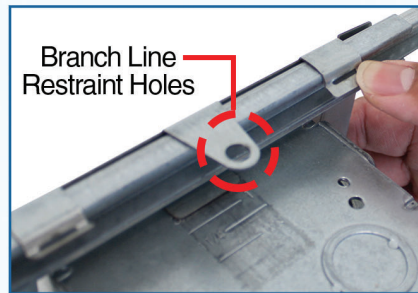

FA-UMIAB-35 SHOWN INSTALLED ON SSB-T5

FA-UMIAB-35 mounts Direct-to-Stud or snaps onto SSB-T5 for Between Stud applications.

Simplify rough-in for oversized Fire Life Safety devices with Orbit's **NEW Internal Adjustment 4" Square Boxes!**

- Internal adjustment screws allow the box to be adjusted before and after installation
- Built-In Internal Adjustment from 1/2" to 1-1/2" for the UMIAB-35's and 1/2" to 1-1/4" for UMIAB-25's
- Tri-Combo Hex Adj. Screws make box depth adjustment seamless
- UMIAB-25's ideal for use with 2-1/2" Deep Wall Studs

UNIVERSAL MOUNTING INTERNAL ADJUSTMENT BOXES

DIRECT TO STUD

BETWEEN STUDS
FA-UMIAB-35 Installed on SSB-T5

DROP CEILING APPLICATION
FA-UMIAB-35 Installed on SSB-TBAR

ADJUSTABILITY RANGE

UMIAB-25's: 1/2" to 1-1/4"
UMIAB-35's: 1/2" to 1-1/2"

ADAPTER TO BRACKET LATCH

Fold tabs to secure adapter on SSB Brackets

DEPTH MARKING

Engraved depth stamp on box allows for depth measurement without requiring additional measuring tools

For original External Adj. Boxes, see UMAB Series