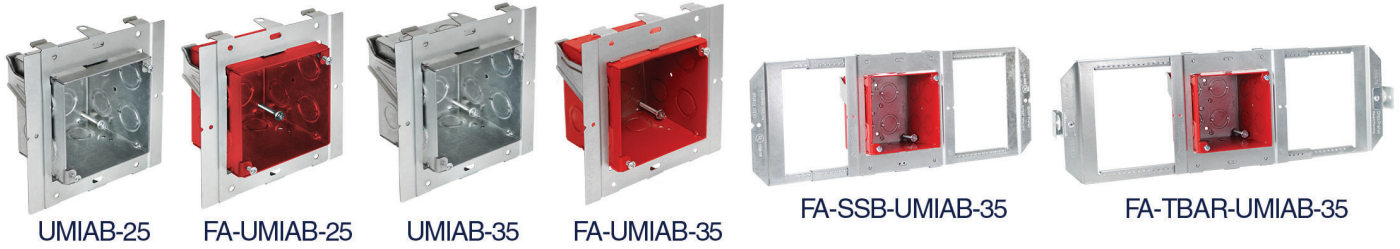

UNIVERSAL MOUNTING INTERNAL ADJUSTMENT BOXES

DIRECT TO STUD