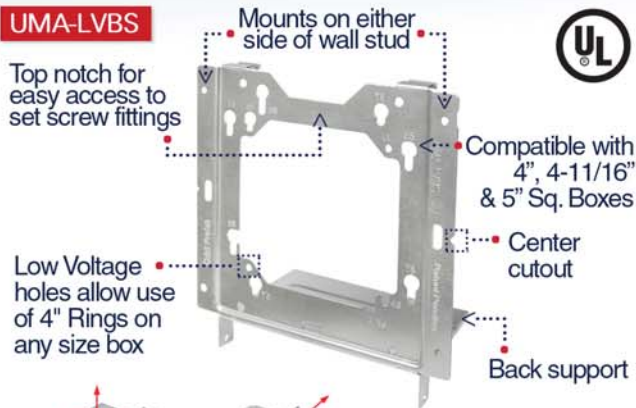

SIMPLE SUPPORT BRACKET NOW 5" SQUARE BOX COMPATIBLE!

UMA-LVBS

Turn any 4", 4-11/16" or True 5" Square Box 90°