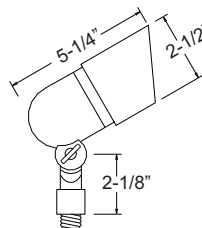

NOW LED S130

PRODUCT FEATURES

- Cast Aluminum
- 12 Volts
- MR16 5W 3000K (WW) LED Bulb Included (35W Max.)
- Convex Tempered Glass Lens
- Adjustable Key Knuckle
- GS-85 PVC Spike
- Silicone Wire Nuts