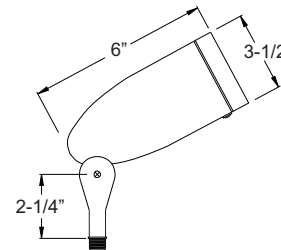

I40 | 120V Flood Lights

LH150-SG

PRODUCT FEATURES

- Cast Aluminum
- 120 Volts
- Black Silicon Gasket Seals Lamp
- PAR38 Lamp Not Included (90W Max.) LED Bulb Compatible
- Premium Lamp Holder

POWDER COATED FINISHES

FGHL20

PRODUCT FEATURES

- Composite
- 120 Volts
- PAR20 Lamp Not Included (50W Max.) LED Bulb Compatible
- Convex Acrylic Lens
- O-Ring Silicone Gasket

FINISH

*HL20S

PRODUCT FEATURES

- Cast Aluminum
- 120 Volts
- PAR20 Lamp Not Included (50W Max.) LED Bulb Compatible
- Tempered Glass Lens
- O-Ring Silicone Gasket

POWDER COATED FINISHES

FGHL38

PRODUCT FEATURES

- Composite
- 120 Volts
- PAR38 Lamp Not Included (90W Max.) LED Bulb Compatible
- Tempered Glass Lens
- O-Ring Silicone Gasket

FINISH

H.I.D. Lighting