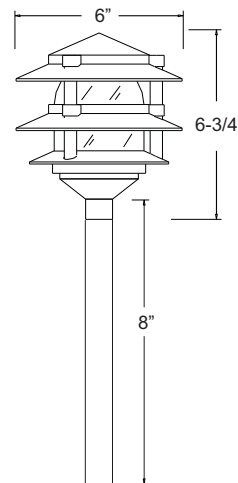

POWDER COATED FINISHES

Shown in Black

Landscape Lighting

Also Available in 120 Volts:
2033 on Page 138

Replacement Glass
(PG-3 & PG-3-F)
available on Page 136

LED 5000K or Halogen bulb available upon request

www.orbitelectric.com

*White Supplies Last