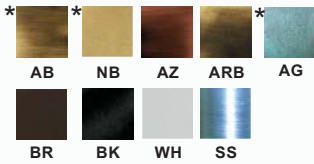

### B600C FINISHES

**B600C-AG**  
Aged Green

**B600C-ARB**  
Architectural  
Bronze

**B600C-SS**  
Stainless Steel

**B600C-WH**  
White