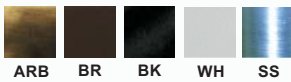

7110C FINISHES

7110C-BR
Bronze