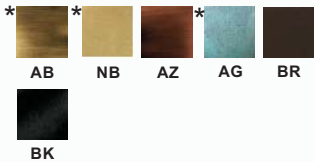

B601C FINISHES

B601C-BK
Black