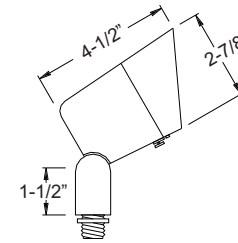

FINISH

SS

NOW LED S126

PRODUCT FEATURES

- Cast Aluminum
- 12 Volts
- MR16 5W 3000K (WW) LED Bulb Included (35W Max.)
- Convex Tempered Glass Lens
- GS-85 PVC Spike
- Silicone Wire Nuts