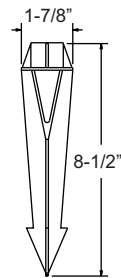

GS-85

PRODUCT FEATURES

- 8-1/2" Professional PVC Spike
- 1/2" Thread

COLOR

BR

GS-10 Super Spike

PRODUCT FEATURES

- 8" Heavy Duty PVC Spike
- 1/2" Thread

COLOR

BR

50PK

PRODUCT FEATURES

- 13-1/2" Optional Slip-On PVC Kit
- Outside Diameter: 3-1/4"
- Inner Diameter: 2-7/8"
- Schedule 80
- Stainless Steel Mounting Brackets and Hardware Included

COLOR

BR