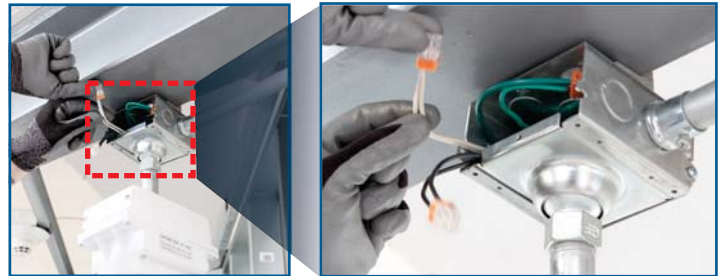

WITH ORBIT'S EALBS

Install Swivel Plate on lighting fixture and slide it into the box. One installer completes wiring while fixture hangs

CONDUIT LOCKING CONNECTOR

PRODUCT FEATURES

- Steel
- Fits 4", 4-11/16" sq. and 40 boxes as well as Orbit's patented EALBS
- Hooks prevent rotation of fixtures such as security cameras and emergency lighting
- Holes allow for branch line restraints
- Includes set-screw and locknut
- Can replace Rigid Threaded Conduit Fittings

Cat. No.	Description	Trade Size	Std. Pkg.	Mst. Ctn.
CLCSL-50	1/2" Conduit Locking Connector with Seismic Wire Holes	1/2"	10	100
CLCSL-75	3/4" Conduit Locking Connector with Seismic Wire Holes	3/4"	10	100

PATENTED

**Video Available
On Our Website!**