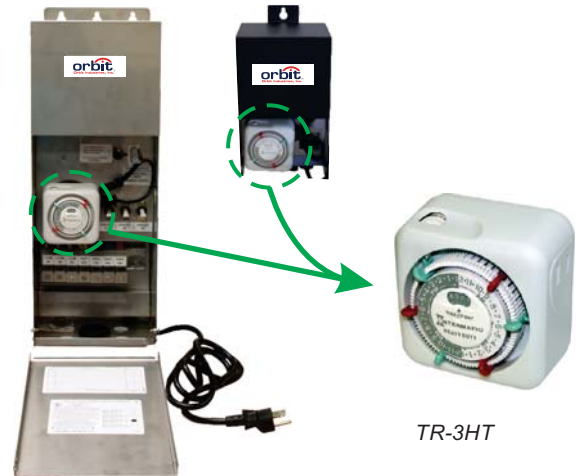

Professional Series

PRODUCT FEATURES

- Primary Voltage: 120 Volts
- Secondary Voltage: 12/13/14/15 Volts
- Frequency: 50/60 Hz
- Stainless Steel: SS304 Grade
- Black: Powder Coated CRCA Steel
- Core Type: E&I
- Insulation Class: H
- Circuit Breaker Protection
- Sealed in Epoxy Compound
- Timer and Photo Cell Ready
- Add "-TP" to end of item # to order Transformer with Timer & Photocell included

**12V~15V Multi-Tap
with Plug-In cord**

Transformer Only	Transformer with Timer & Photocell Installed	Finish	Max. Wattage	Dimension (L x W x H)
TRT-75-SS	TRT-75-SS-TP	Stainless Steel	75W	18.976" x 5.35" x 5.629"
TRT-75-BK	TRT-75-BK-TP	Black	75W	
TRT-100-SS	TRT-100-SS-TP	Stainless Steel	100W	
TRT-100-BK	TRT-100-BK-TP	Black	100W	
TRT-150-SS	TRT-150-SS-TP	Stainless Steel	150W	
TRT-150-BK	TRT-150-BK-TP	Black	150W	
TRT-300-SS	TRT-300-SS-TP	Stainless Steel	300W	19.055" x 6.496" x 5.905"
TRT-300-BK	TRT-300-BK-TP	Black	300W	
TRT-600-SS	TRT-600-SS-TP	Stainless Steel	600W	
TRT-600-BK	TRT-600-BK-TP	Black	600W	
TRT-900-SS	TRT-900-SS-TP	Stainless Steel	900W	
TRT-900-BK	TRT-900-BK-TP	Black	900W	

Landscape Lighting

Transformer Accessories

Cat. No.	Description	Specs
PC-1ST	Plug-In Swivel-Type Photocell	1200W Tungsten/1000VA Ballast, 1.5VA, 10~20 Lx On/30~60 Lx Off
TR-3HT	Plug-In 24-HR Timer	125VAC, 60HZ, 15A, 1750W 24HR 3 On/Off Settings

TR-3HT