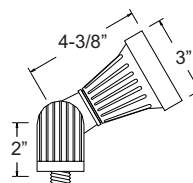

FINISH

Landscape Lighting

LED 5000K or Halogen bulb available upon request

www.orbitelectric.com

*While Supplies Last