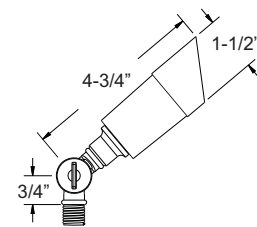

*B105

PRODUCT FEATURES

- Cast Brass
- 12 Volts
- MR8 10W Lamp Included (20W Max.)
- Tempered Glass Lens
- Adjustable Key Knuckle
- GS-85 PVC Spike
- Silicone Wire Nuts