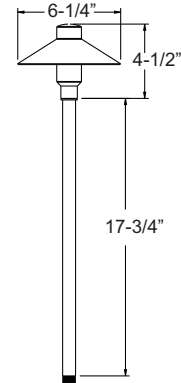

NOW LED S215

PRODUCT FEATURES

- Cast Aluminum
- 12 Volts
- Bayonet 3W 3000K (WW) LED Bulb Included (26W Max.)
- GS-10 Super Spike
- Silicone Wire Nuts