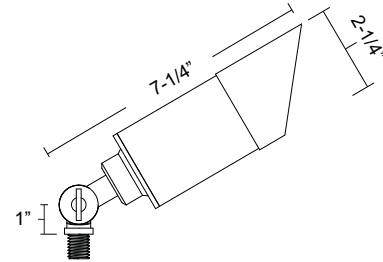

FINISH

ARB

*B102

PRODUCT FEATURES

- Solid Brass
- 12 Volts
- MR16 5W 3000K (WW) LED Bulb Included (35W Max.)
- Tempered Glass Lens
- Adjustable Key Knuckle
- GS-85 PVC Spike
- Silicone Wire Nuts