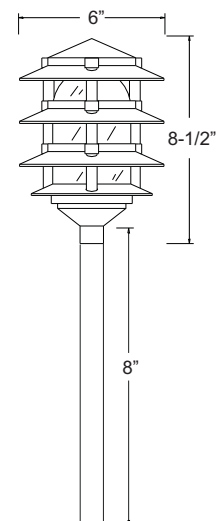

*While Supplies Last

LED 5000K or Halogen bulb available upon request

www.orbitelectric.com