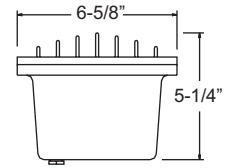

FG5110

PRODUCT FEATURES

- Fiberglass
- 12 Volts
- PAR36 Lamp Not Included (50W Max.) LED Bulb Compatible
- Tempered Glass Lens
- 24" SJT Cord