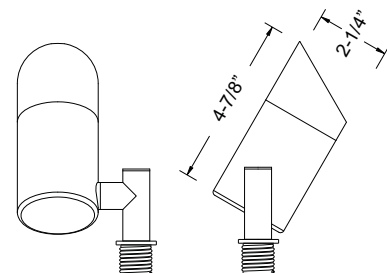

ARB

**NOW LED B152**

**PRODUCT FEATURES**

- ▶ Solid Brass
- ▶ 12 Volts
- ▶ MR16 5W 3000K (WW) LED Bulb Included (35W Max.)
- ▶ Tempered Glass Lens
- ▶ GS-85 PVC Spike
- ▶ Silicone Wire Nuts

**FINISH**

ARB

LED 5000K or Halogen bulb available upon request