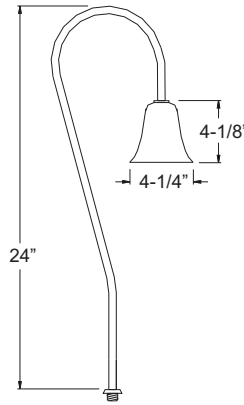

### PRODUCT FEATURES

- ▶ Brass Path Light Stem Support
- ▶ Fits 1/2" Threads

Shown in  
Antique Brass

BPS04