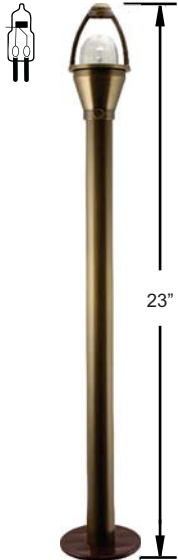

I10 | 12V Path Lights

NOW LED **B180 Series**

PRODUCT FEATURES

- Solid Brass
- 12 Volts
- JC Bi-Pin 3W 3000K (WW) LED Bulb Included (20W Max.)
- GS-10 Super Spike
- Silicone Wire Nuts

ORDERING GUIDE

1. Sample Cat. No.:
1. Stem: **B18S-AB**
  2. Lamp Shade Style: **B182C-AB**

Order stem & shade separately

B18S
Stem Only