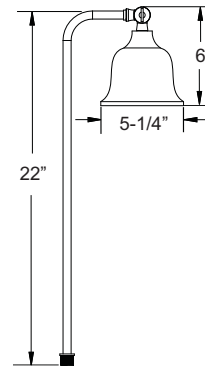

FINISH

NOW LED *C114

PRODUCT FEATURES

- Solid Copper
- 12 Volts
- JC Bi-Pin 3W 3000K (WW) LED Bulb Included (20W Max.)
- GS-10 Super Spike
- Silicone Wire Nuts