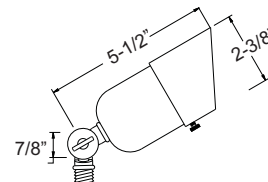

LED 5000K or Halogen bulb available upon request

www.orbitelectric.com

*White Supplies Last