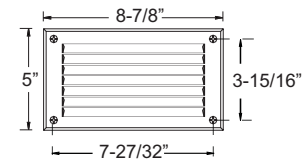

### ORDERING GUIDE SAMPLE

Housing: S710H-E26  
Coverplate Config.: S713C-BK

*Order housing & coverplate separately*