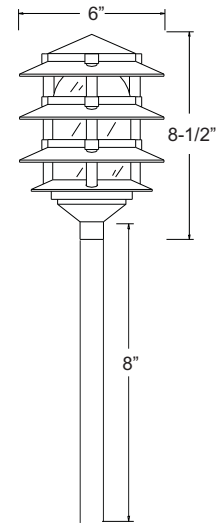

*2040

PRODUCT FEATURES

- Cast Aluminum
- 12 Volts
- JC Bi-Pin 20W Lamp Included (50W Max.)
- 4-Tier
- **Frosted** Glass Lens Standard, **Clear** Lens by Request
- GS-85 PVC Spike
- Silicone Wire Nuts

POWDER COATED FINISHES

Also Available in 120 Volts:
2044 on Page I38

Replacement Glass
(PG-4 & PG-4-F)
available on Page I36

NOW LED L2040B

PRODUCT FEATURES

- Cast Aluminum
- 12 Volts
- Bayonet 3W 3000K (WW) LED Bulb Included (50W Max.)
- 4-Tier
- **Frosted** Glass Lens Standard, **Clear** Lens by Request
- GS-85 PVC Spike
- Silicone Wire Nuts

POWDER COATED FINISHES

Also Available in 120 Volts:
2044 on Page I38

Replacement Glass
(PG-4 & PG-4-F)
available on Page I36

*While Supplies Last

LED 5000K or Halogen bulb available upon request

www.orbitelectric.com