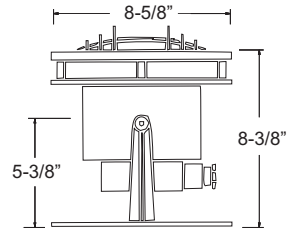

I30 | 12V Underwater Lights

*SS5550

PRODUCT FEATURES

- Solid Stainless Steel
- 12 Volts
- Silicone Gasket
- PAR56 Lamp Not Included (300W Max) LED Bulb Compatible
- 30-FT. SJT Power Cord
- ABS Plastic Lens Guard

FINISH

SS

5500

PRODUCT FEATURES

- Solid Brass
- 12 Volts
- Silicone Gasket
- PAR36 Lamp Not Included (75W Max) LED Bulb Compatible
- Tempered Glass
- 30-FT. SJT Power Cord
- Brass or Stainless Steel Fittings

FINISH

NB

*SS5500

PRODUCT FEATURES

- Solid Grade 304 Stainless Steel
- 12 Volts
- Silicone Gasket
- PAR36 Lamp Not Included (75W Max) LED Bulb Compatible
- Tempered Glass
- 30-FT. SJT Power Cord
- Brass or Stainless Steel Fittings

FINISH

SS

Landscape Lighting