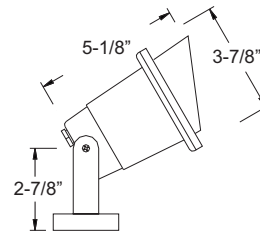

FINISH

NB

NOW LED **SS510**

PRODUCT FEATURES

- Solid Grade 304 Stainless Steel
- 12 Volts
- Silicone Gasket
- MR16 5W 3000K (WW) LED Bulb Included (35W Max.)
- Tempered Glass
- 30-FT. SJT Power Cord
- Stainless Steel Fittings