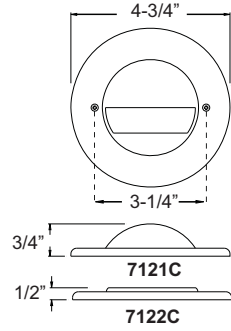

712 Series

COVER PLATES

- Solid Brass (AB, AZ, ARB, AG)
- Powder Coated Galvanized Steel (BR, BK, WH)
- Stainless Steel (SS)
- Silicone Gasket