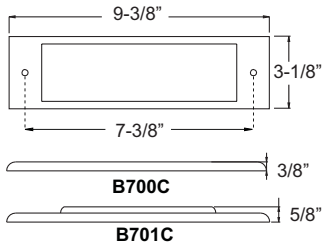

B70 Series

COVER PLATES

- Solid Brass (AB, NB, AZ, ARB, AG)
- Powder Coated Galvanized Steel (BR, BK, WH)
- Stainless Steel (SS)
- Silicone Gasket

B700C-SS
Shown Installed
Stainless Steel