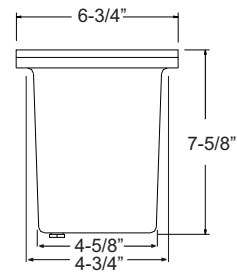

120V

5200 Series

PRODUCT FEATURES

- Cast Aluminum
- PAR38 Lamp Not Included (75W Max.) LED Bulb Compatible
- Tempered Glass Lens
- 3 Holes on the Bottom:
  1-SJT Cord, 1-Plug and 1-Blank
- 24" SJT Cord

POWDER COATED FINISHES

BK

FG5200 Series

PRODUCT FEATURES

- Fiberglass
- PAR38 Lamp Not Included (75W Max.) LED Bulb Compatible
- Tempered Glass Lens
- 3 Holes on the Bottom:
  1-SJT Cord, 1-Plug and 1-Blank
- Corrosion Resistant

POWDER COATED FINISHES

BK