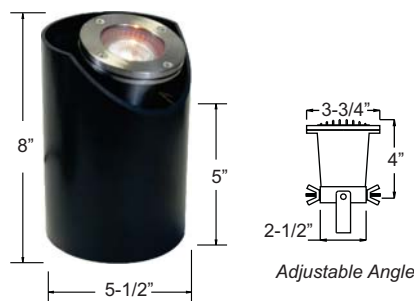

MOUNTING OPTIONS

AP Shown in SS5010AP

To receive the Well Light pre-installed in an adjustable Sleeve, add "AP" to the end of the item #.

To receive the Fixture with a Slip-On PVC Spike, add "50PK" to the end of the item #.

*While Supplies Last

LED 5000K or Halogen bulb available upon request

www.orbitelectric.com