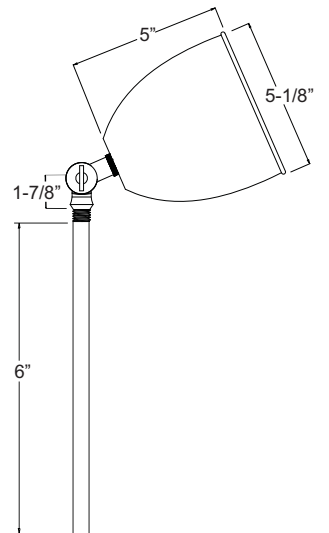

*HL31-COP

PRODUCT FEATURES

- Solid Copper Polished
- 120 Volts
- PAR30 Lamp Not Included (75W Max.) LED Bulb Compatible

FINISH

COPPER

*HL31-ARB

PRODUCT FEATURES

- Solid Brass
- 120 Volts
- PAR30 Lamp Not Included (75W Max.) LED Bulb Compatible

FINISH

ARB