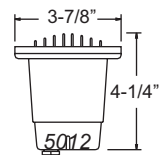

NOW LED **B5010 Series**

PRODUCT FEATURES

- Cast Brass
- 12 Volts
- MR16 5W 3000K (WW) LED Bulb Included (35W Max.)
- Tempered Glass Lens
- 1 Hole on the Bottom with 24" SJT Cord

FINISH

Brass

NOW LED **SS5010 Series**
SS5010M Series

PRODUCT FEATURES

- **SS5010 Series:**
  Cast Grade 304 Stainless Steel
- **SS5010M Series:**
  Cast Marine Grade 316 Stainless Steel
- 12 Volts
- MR16 5W 3000K (WW) LED Bulb Included (35W Max.)
- Tempered Glass Lens
- 1 Hole on the Bottom with 24" SJT Cord

FINISHES

Natural Stainless Steel
SS5010 Series

Premium Stainless Steel
SS5010M Series

MOUNTING OPTIONS

To receive the Well Light pre-installed in an adjustable Sleeve, add "AP" to the end of the item #.

To receive the Fixture with a Slip-On PVC Spike, add "50PK" to the end of the item #.

*While Supplies Last

LED 5000K or Halogen bulb available upon request

www.orbitelectric.com