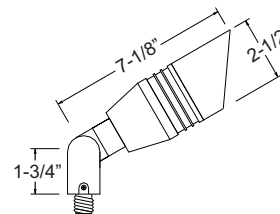

NOW LED S131

PRODUCT FEATURES

- Cast Aluminum
- 12 Volts
- MR16 5W 3000K (WW) LED Bulb Included (35W Max.)
- Convex Tempered Glass Lens
- Spring-Mounted Directional Hood
- Adjustable Key Knuckle
- GS-85 PVC Spike
- Silicone Wire Nuts