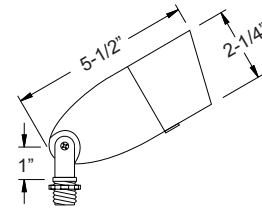

NOW LED 1081

PRODUCT FEATURES

- Cast Aluminum
- 12 Volts
- MR16 5W 3000K (WW) LED Bulb Included (35W Max.)
- Slip-On Cap with Tempered Glass Lens
- Adjustable Key Knuckle
- GS-85 PVC Spike
- Silicone Wire Nuts