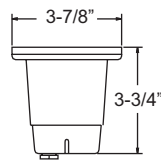

I16 | 12V Well Lights

NOW LED 5010 Series

PRODUCT FEATURES

- Cast Aluminum
- 12 Volts
- 5010, 5012, & 5011: MR16 5W 3000K (WW) LED Bulb Included (35W Max.)
- 5013: JC Bi-Pin 3W 3000K (WW) LED Bulb Included (35W Max.)
- Tempered Glass Lens
- 1 Hole on the Bottom with 24" SJT Cord

POWDER COATED FINISHES

NOW LED FG5010 Series

PRODUCT FEATURES

- Composite
- 12 Volts
- MR16 5W 3000K (WW) LED Bulb Included (20W Max.)
- Tempered Glass Lens
- 1 Hole on the Bottom with 24" SJT Cord

FINISHES

FG/5010

MOUNTING OPTIONS

5010-BRACKET

- Black Finish
- Compatible with 5010 Series Well Lights

AP Shown in SS5010AP

To receive the Well Light pre-installed in an adjustable Sleeve, add "AP" to the end of the item #.

50PK Shown in B5010-50PK

To receive the Fixture with a Slip-On PVC Spike, add "50PK" to the end of the item #.