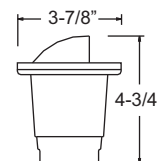

I16 | 12V Well Lights

NOW LED 5010 Series

PRODUCT FEATURES

- Cast Aluminum
- 12 Volts
- 5010, 5012, & 5011: MR16 5W 3000K (WW) LED Bulb Included (35W Max.)
- 5013: JC Bi-Pin 3W 3000K (WW) LED Bulb Included (35W Max.)
- Tempered Glass Lens
- 1 Hole on the Bottom with 24" SJT Cord

POWDER COATED FINISHES

NOW LED FG5010 Series

PRODUCT FEATURES

- Composite
- 12 Volts
- MR16 5W 3000K (WW) LED Bulb Included (20W Max.)
- Tempered Glass Lens
- 1 Hole on the Bottom with 24" SJT Cord

FINISHES

5013

MOUNTING OPTIONS

5010-BRACKET

- Black Finish
- Compatible with 5010 Series Well Lights

AP Shown in SS5010AP

To receive the Well Light pre-installed in an adjustable Sleeve, add "AP" to the end of the item #.

50PK Shown in B5010-50PK

To receive the Fixture with a Slip-On PVC Spike, add "50PK" to the end of the item #.