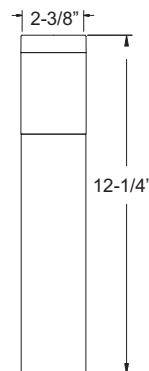

POWDER COATED FINISH

BK

LED 5000K or Halogen bulb available upon request

www.orbitelectric.com