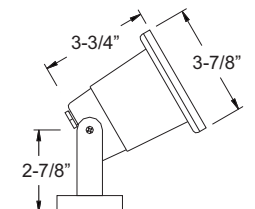

POWDER COATED FINISHES

BK

WH

*While Supplies Last

LED 5000K or Halogen bulb available upon request

www.orbitelectric.com