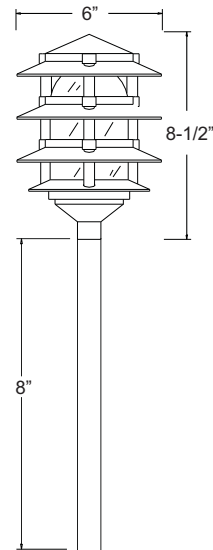

POWDER COATED FINISHES

*Also Available in 12 Volts:
2040 on Page 19*

*Replacement Glass
(PG-4 & PG-4-F)
available on Page 136*

Shown In Black