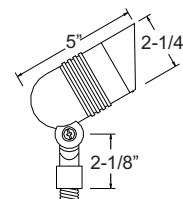

*While Supplies Last

LED 5000K or Halogen bulb available upon request

www.orbitelectric.com