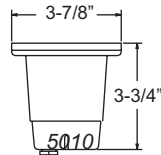

NOW LED **B5010 Series**

PRODUCT FEATURES

- Cast Brass
- 12 Volts
- MR16 5W 3000K (WW) LED Bulb Included (35W Max.)
- Tempered Glass Lens
- 1 Hole on the Bottom with 24" SJT Cord

FINISH

Brass

NOW LED **SS5010 Series**
SS5010M Series

PRODUCT FEATURES

- **SS5010 Series:**
  Cast Grade 304 Stainless Steel
- **SS5010M Series:**
  Cast Marine Grade 316 Stainless Steel
- 12 Volts
- MR16 5W 3000K (WW) LED Bulb Included (35W Max.)
- Tempered Glass Lens
- 1 Hole on the Bottom with 24" SJT Cord

FINISHES

Natural Stainless Steel
SS5010 Series

Premium Stainless Steel
SS5010M Series

MOUNTING OPTIONS

To receive the Well Light pre-installed in an adjustable Sleeve, add "AP" to the end of the item #.

To receive the Fixture with a Slip-On PVC Spike, add "50PK" to the end of the item #.

*While Supplies Last

LED 5000K or Halogen bulb available upon request

www.orbitelectric.com