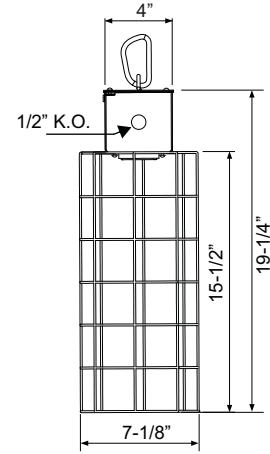

CONSTRUCTION TEMP LIGHTS

PRODUCT FEATURES

- Rugged steel construction
- 120~277 Volts
- E39 Mogul Base
- Stainless steel snap hook easily attaches fixture to any structural member
- Welded steel cage and Snap-On Shatter Guard ensures maximum workplace safety
- 6 ft., 3-prong male plug
- 6 in., 3-prong female plug
- Orange Powder Coating for high visibility

CTL AND LAMP ASSEMBLY

Cat. No.	Lamp	Wattage	Color Temp.	Lumens	Life Hours
CTL-105	105 CFL	105W	6400K	5,250 lm	10,000 hrs
CTL-200	200 CFL	200W	6400K	10,000 lm	10,000 hrs