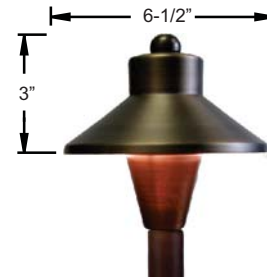

B186C
Shade Only

LED 5000K or Halogen bulb available upon request

www.orbitelectric.com

*While Supplies Last