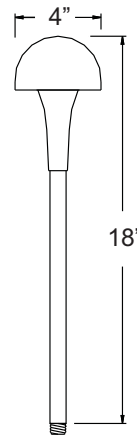

NOW LED S225

PRODUCT FEATURES

- Cast Aluminum
- 12 Volts
- JC Bi-Pin 3W 3000K (WW) LED Bulb Included (20W Max.)
- Twist-Off Shade for Easy Relamping
- GS-10 Super Spike
- Silicone Wire Nuts