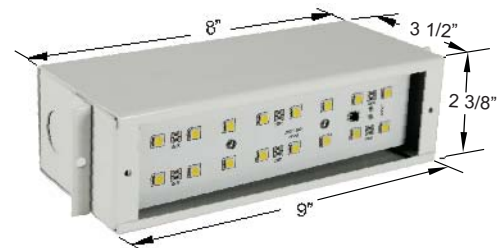

B70H-LED HOUSING

- 12V
- UL Listed for Damp Location
- Suitable for installation in poured concrete
- Powder Coated Galvanized Steel
- 4W Input Power
- Color Temp: 4700K
- Use with B700C or B701C Coverplates
- Easily Accessible Wiring with 1/2" KO
- Adjustable Mounting Flanges

*While Supplies Last