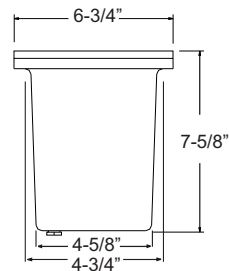

120V

5200 Series

PRODUCT FEATURES

- Cast Aluminum
- PAR38 Lamp Not Included (75W Max.) LED Bulb Compatible
- Tempered Glass Lens
- 3 Holes on the Bottom:
  1-SJT Cord, 1-Plug and 1-Blank
- 24" SJT Cord

POWDER COATED FINISHES

BK

FG5200 Series

PRODUCT FEATURES

- Fiberglass
- PAR38 Lamp Not Included (75W Max.) LED Bulb Compatible
- Tempered Glass Lens
- 3 Holes on the Bottom:
  1-SJT Cord, 1-Plug and 1-Blank
- Corrosion Resistant

POWDER COATED FINISHES

BK

FG5213