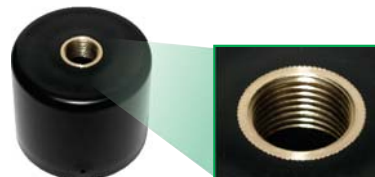

FINISHES

BK