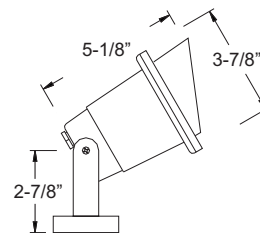

FINISH

SS

LED 5000K or Halogen bulb available upon request

www.orbitelectric.com

*While Supplies Last