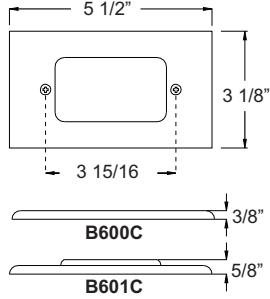

B60 Series

COVER PLATES

- Solid Brass (AB, NB, AZ, ARB, AG)
- Powder Coated Galvanized Steel (BR, BK, WH)
- Stainless Steel (SS)
- Silicone Gasket

B600C-AB
Shown Installed
Antique Brass