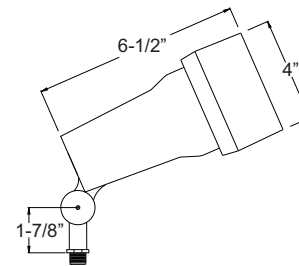

I40 | 120V Flood Lights

LH150-SG

PRODUCT FEATURES

- Cast Aluminum
- 120 Volts
- Black Silicon Gasket Seals Lamp
- PAR38 Lamp Not Included (90W Max.) LED Bulb Compatible
- Premium Lamp Holder

POWDER COATED FINISHES

FGHL20

PRODUCT FEATURES

- Composite
- 120 Volts
- PAR20 Lamp Not Included (50W Max.) LED Bulb Compatible
- Convex Acrylic Lens
- O-Ring Silicone Gasket

FINISH

*HL20S

PRODUCT FEATURES

- Cast Aluminum
- 120 Volts
- PAR20 Lamp Not Included (50W Max.) LED Bulb Compatible
- Tempered Glass Lens
- O-Ring Silicone Gasket

POWDER COATED FINISHES

FGHL38

PRODUCT FEATURES

- Composite
- 120 Volts
- PAR38 Lamp Not Included (90W Max.) LED Bulb Compatible
- Tempered Glass Lens
- O-Ring Silicone Gasket

FINISH

H.I.D. Lighting