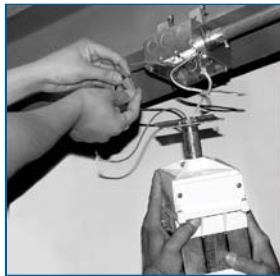

TRADITIONAL METHOD

Requires two installers