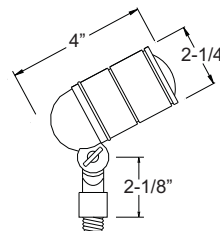

NOW LED *1051

PRODUCT FEATURES

- Cast Aluminum
- 12 Volts
- MR16 5W 3000K (WW) LED Bulb Included (35W Max.)
- Tempered Glass Lens
- GS-85 PVC Spike
- Silicone Wire Nuts