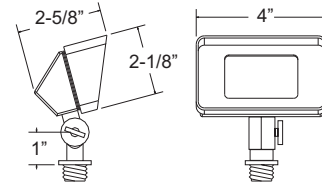

Shown In Architectural Bronze

NOW LED 6011

PRODUCT FEATURES

- Cast Aluminum
- 12 Volts
- JC Bi-Pin 3W 3000K (WW) LED Bulb Included (50W Max.)
- Tempered Glass Lens
- GS-85 PVC Spike
- Silicone Wire Nuts