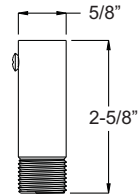

### PRODUCT FEATURES

- ▶ Brass Path Light Stem Support
- ▶ Fits 1/2" Threads

Shown in  
Antique Brass

BPS04