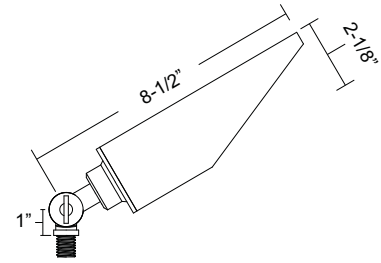

NOW LED B150SH

PRODUCT FEATURES

- Solid Brass
- 12 Volts
- MR16 5W 3000K (WW) LED Bulb Included (35W Max.)
- Convex Tempered Glass Lens
- Adjustable Key Knuckle
- GS-85 PVC Spike
- Silicone Wire Nuts

FINISH

ARB

NOW LED B151

PRODUCT FEATURES

- Solid Brass
- 12 Volts
- MR16 5W 3000K (WW) LED Bulb Included (35W Max.)
- Tempered Glass Lens
- GS-85 PVC Spike
- Silicone Wire Nuts