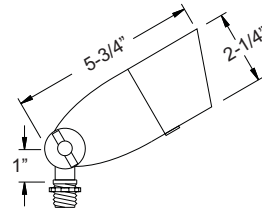

NOW LED 1071

PRODUCT FEATURES

- Cast Aluminum
- 12 Volts
- MR16 5W 3000K (WW) LED Bulb Included (35W Max.)
- Tempered Glass Lens
- GS-85 PVC Spike
- Silicone Wire Nuts