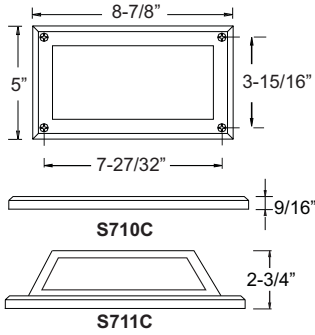

I24 | 12V Step Lights

S710 Series

COVER PLATES

- Powder Coated Cast Aluminum
- Silicone Gasket

S710C-BK
Shown Installed
Black