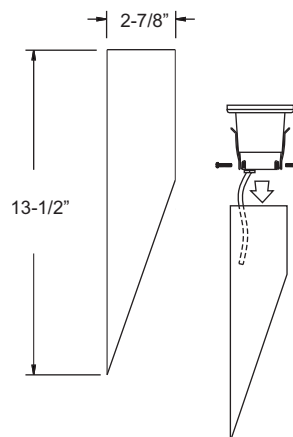

GS-85

PRODUCT FEATURES

- 8-1/2" Professional PVC Spike
- 1/2" Thread

COLOR

BR

GS-10 Super Spike

PRODUCT FEATURES

- 8" Heavy Duty PVC Spike
- 1/2" Thread

COLOR

BR

50PK

PRODUCT FEATURES

- 13-1/2" Optional Slip-On PVC Kit
- Outside Diameter: 3-1/4"
- Inner Diameter: 2-7/8"
- Schedule 80
- Stainless Steel Mounting Brackets and Hardware Included

COLOR

BR