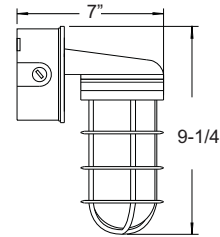

VG20-CL
Replacement Glass