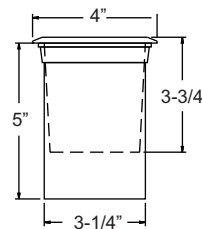

118 | 12V Well Lights

*S530

PRODUCT FEATURES

- Composite
- 12 Volts
- PAR36 Lamp Not Included (50W Max.) LED Bulb Compatible
- Stainless Steel Components
- 36" 18/2 SPT1 Wire

5300S

PRODUCT FEATURES

- Composite
- 12 Volts
- PAR36 Lamp Not Included (50W Max.) LED Bulb Compatible
- Reversible PVC Fixture
- 36" 18/2 SPT1 Wire

53L

PRODUCT FEATURES

- Optional Louver for 5300S
- Bronze Finish

NOW LED 5010S

PRODUCT FEATURES

- 12 Volts
- MR16 5W 3000K (WW) LED Bulb Included (35W Max.)
- Square Stainless Steel Cover on PVC Sleeve
- 24" SJT Cord

NOW LED 5010R

PRODUCT FEATURES

- 12 Volts
- MR16 5W 3000K (WW) LED Bulb Included (35W Max.)
- Round Stainless Steel Cover on PVC Sleeve
- 24" SJT Cord

Landscape Lighting

LED 5000K or Halogen bulb available upon request

www.orbitelectric.com

*While Supplies Last