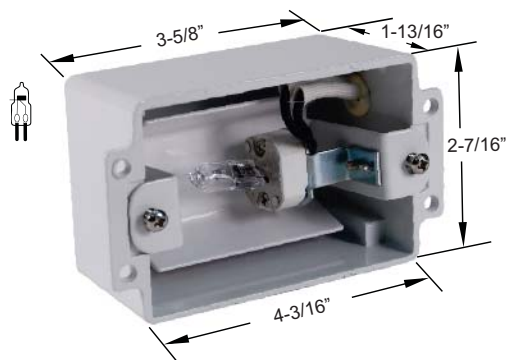

### 7100H HOUSING

- ▶ 12V
- ▶ Suitable for installation in poured concrete
- ▶ Powder Coated Cast Aluminum
- ▶ JC Bi-Pin 20W Lamp Included (20W Max.)
- ▶ Use with 7110C, 7112C, 7121C, or 7122C Coverplates