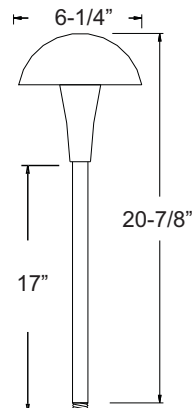

Landscape Lighting

LED 5000K or Halogen bulb available upon request

www.orbitelectric.com

*While Supplies Last