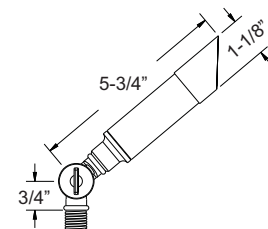

*While Supplies Last

LED 5000K or Halogen bulb available upon request

www.orbitelectric.com