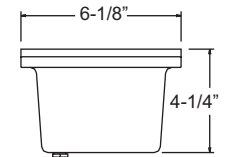

FINISH

BR

FG5400 Series

PRODUCT FEATURES

- PBT Composite Injection Molded
- 12 Volts
- MR16 5W 3000K (WW) LED Bulb Included (35W Max.)
- Tempered Glass Lens
- Adjustable Direction Lamp Bracket Tilts $\pm 25^\circ$
- 1 Hole on the Bottom with 24" SJT Cord