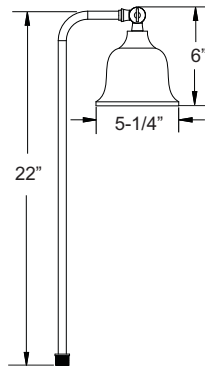

FINISH

NOW LED *B107

PRODUCT FEATURES

- Solid Brass
- 12 Volts
- Bayonet 3W 3000K (WW) LED Bulb Included (26W Max.)
- GS-10 Super Spike
- Silicone Wire Nuts