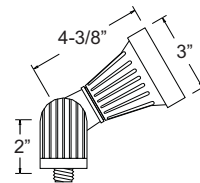

NOW LED FG1021

PRODUCT FEATURES

- Composite
- 12 Volts
- MR16 5W 3000K (WW) LED Bulb Included (35W Max.)
- Tempered Glass Lens
- GS-85 PVC Spike
- Silicone Wire Nuts