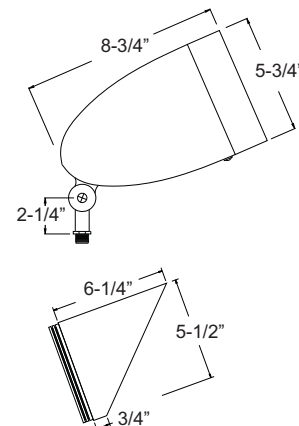

I40 | 120V Flood Lights

LH150-SG

PRODUCT FEATURES

- Cast Aluminum
- 120 Volts
- Black Silicon Gasket Seals Lamp
- PAR38 Lamp Not Included (90W Max.) LED Bulb Compatible
- Premium Lamp Holder

POWDER COATED FINISHES

FGHL20

PRODUCT FEATURES

- Composite
- 120 Volts
- PAR20 Lamp Not Included (50W Max.) LED Bulb Compatible
- Convex Acrylic Lens
- O-Ring Silicone Gasket

FINISH

*HL20S

PRODUCT FEATURES

- Cast Aluminum
- 120 Volts
- PAR20 Lamp Not Included (50W Max.) LED Bulb Compatible
- Tempered Glass Lens
- O-Ring Silicone Gasket

POWDER COATED FINISHES

FGHL38

PRODUCT FEATURES

- Composite
- 120 Volts
- PAR38 Lamp Not Included (90W Max.) LED Bulb Compatible
- Tempered Glass Lens
- O-Ring Silicone Gasket

FINISH

H.I.D. Lighting