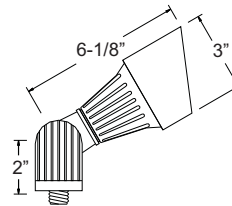

NOW LED FG1020

PRODUCT FEATURES

- Composite
- 12 Volts
- MR16 5W 3000K (WW) LED Bulb Included (35W Max.)
- Tempered Glass Lens
- GS-85 PVC Spike
- Silicone Wire Nuts