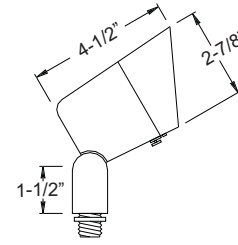

**PRODUCT FEATURES**

- ▶ Cast Brass
- ▶ 12 Volts
- ▶ MR16 5W 3000K (WW) LED Bulb Included (35W Max.)
- ▶ Convex Tempered Glass Lens
- ▶ GS-85 PVC Spike
- ▶ Silicone Wire Nuts

**FINISHES**

*Shown In  
Antique Brass*