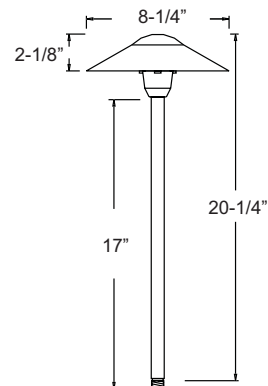

*While Supplies Last

LED 5000K or Halogen bulb available upon request

www.orbitelectric.com