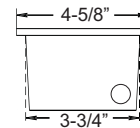

HOUSING OPTIONS (120V)

S710H-E26

PRODUCT FEATURES

- Powder Coated Cast Aluminum
- 120 Volts
- T-10 Lamp Not Included (40W Max.)
- Medium Base Socket
- Use with S710C, S711C, S712C or S713C Coverplates