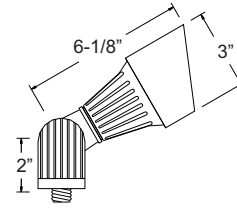

NOW LED 1020

PRODUCT FEATURES

- Cast Aluminum
- 12 Volts
- MR16 5W 3000K (WW) LED Bulb Included (35W Max.)
- Tempered Glass Lens
- GS-85 PVC Spike
- Silicone Wire Nuts