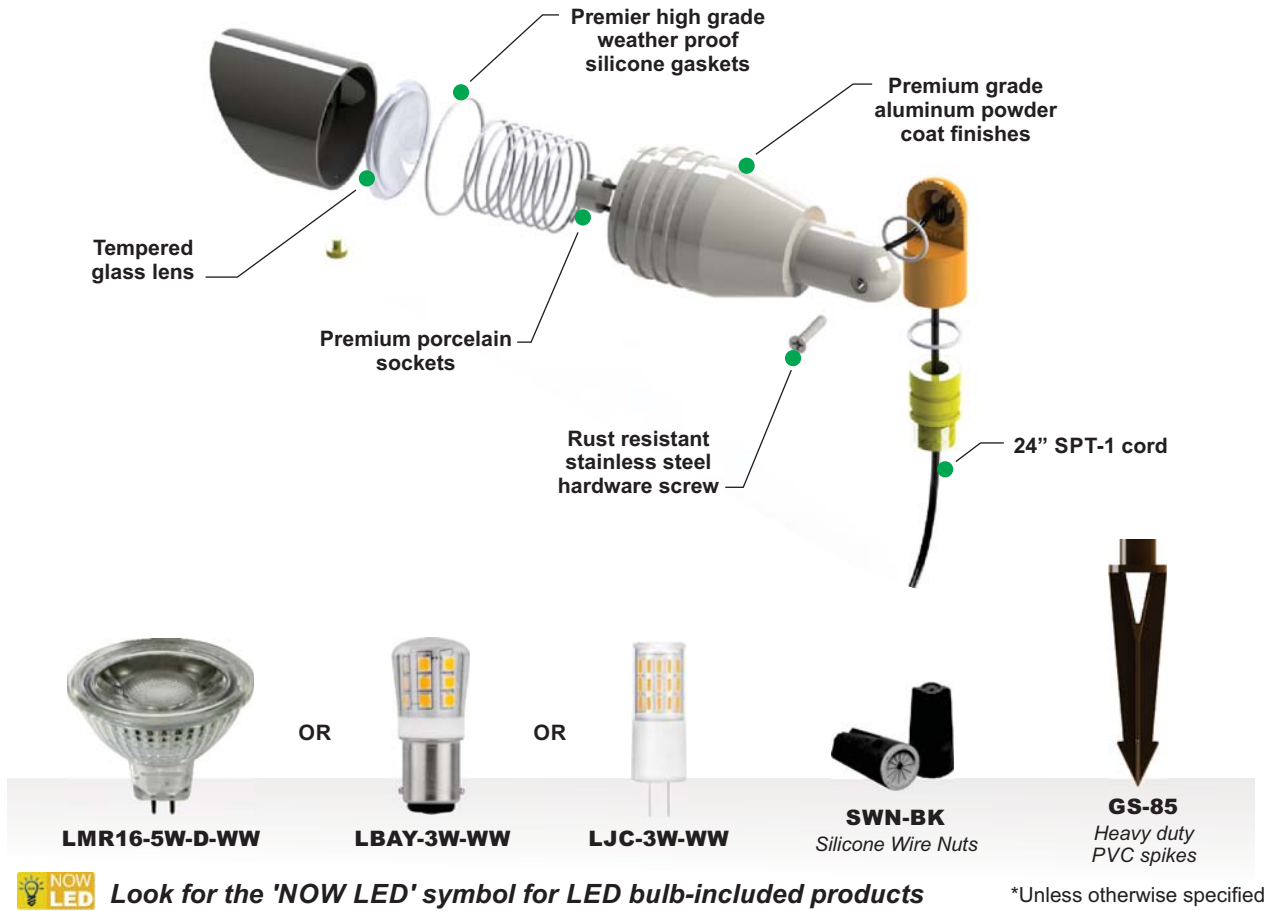

CFL-200W  
CFL-200W-277

HHB1-MH400-PS

HHB1-WG2

HHB2-CH

H.I.D. Lighting

# All Landscape Fixtures Include: