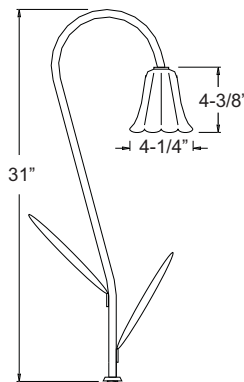

LED 5000K or Halogen bulb available upon request

www.orbitelectric.com

*While Supplies Last