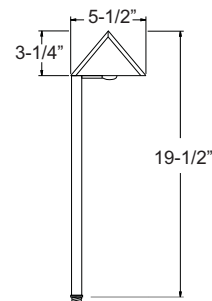

FINISH

*While Supplies Last

LED 5000K or Halogen bulb available upon request

www.orbitelectric.com