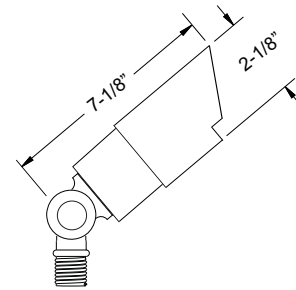

FINISH

ARB

NOW LED B152

PRODUCT FEATURES

- Solid Brass
- 12 Volts
- MR16 5W 3000K (WW) LED Bulb Included (35W Max.)
- Tempered Glass Lens
- GS-85 PVC Spike
- Silicone Wire Nuts