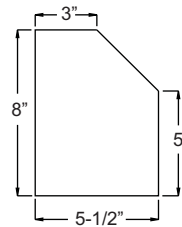

**Optional
53L Louver**