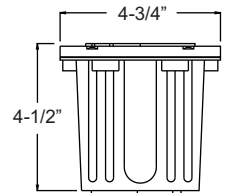

5510

PRODUCT FEATURES

- Solid Aluminum
- 12 Volts
- Silicone Gasket
- MR16 5W 3000K (WW) LED Bulb Included (35W Max.)
- Tempered Glass
- 30-FT. SJT Power Cord
- Brass or Stainless Steel Fittings