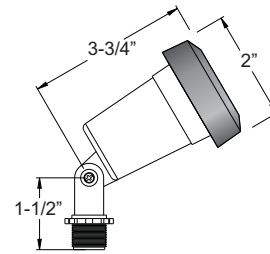

I40 | 120V Flood Lights

LH150-SG

PRODUCT FEATURES

- Cast Aluminum
- 120 Volts
- Black Silicon Gasket Seals Lamp
- PAR38 Lamp Not Included (90W Max.) LED Bulb Compatible
- Premium Lamp Holder

POWDER COATED FINISHES

FGHL20

PRODUCT FEATURES

- Composite
- 120 Volts
- PAR20 Lamp Not Included (50W Max.) LED Bulb Compatible
- Convex Acrylic Lens
- O-Ring Silicone Gasket

FINISH

*HL20S

PRODUCT FEATURES

- Cast Aluminum
- 120 Volts
- PAR20 Lamp Not Included (50W Max.) LED Bulb Compatible
- Tempered Glass Lens
- O-Ring Silicone Gasket

POWDER COATED FINISHES

FGHL38

PRODUCT FEATURES

- Composite
- 120 Volts
- PAR38 Lamp Not Included (90W Max.) LED Bulb Compatible
- Tempered Glass Lens
- O-Ring Silicone Gasket

FINISH

H.I.D. Lighting