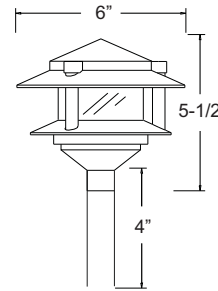

POWDER COATED FINISHES

NOW LED L2030B

PRODUCT FEATURES

- Cast Aluminum
- 12 Volts
- Bayonet 3W 3000K (WW) LED Bulb Included (50W Max.)
- 3-Tier
- **Frosted** Glass Lens Standard, **Clear** Lens by Request
- GS-85 Spike
- Silicone Wire Nuts