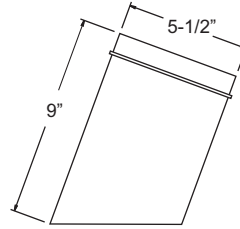

*S530

PRODUCT FEATURES

- Composite
- 12 Volts
- PAR36 Lamp Not Included (50W Max.) LED Bulb Compatible
- Stainless Steel Components
- 36" 18/2 SPT1 Wire

5300S

PRODUCT FEATURES

- Composite
- 12 Volts
- PAR36 Lamp Not Included (50W Max.) LED Bulb Compatible
- Reversible PVC Fixture
- 36" 18/2 SPT1 Wire