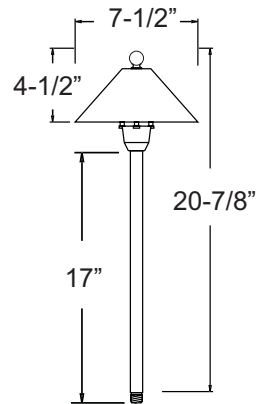

NOW LED *S224

PRODUCT FEATURES

- Cast Aluminum
- 12 Volts
- JC Bi-Pin 3W 3000K (WW) LED Bulb Included (20W Max.)
- Twist-Off Shade for Easy Relamping
- GS-10 Super Spike
- Silicone Wire Nuts