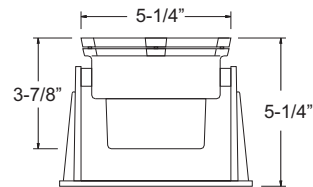

I30 | 12V Underwater Lights

*SS5550

PRODUCT FEATURES

- Solid Stainless Steel
- 12 Volts
- Silicone Gasket
- PAR56 Lamp Not Included (300W Max) LED Bulb Compatible
- 30-FT. SJT Power Cord
- ABS Plastic Lens Guard

FINISH

SS

5500

PRODUCT FEATURES

- Solid Brass
- 12 Volts
- Silicone Gasket
- PAR36 Lamp Not Included (75W Max) LED Bulb Compatible
- Tempered Glass
- 30-FT. SJT Power Cord
- Brass or Stainless Steel Fittings

FINISH

NB

*SS5500

PRODUCT FEATURES

- Solid Grade 304 Stainless Steel
- 12 Volts
- Silicone Gasket
- PAR36 Lamp Not Included (75W Max) LED Bulb Compatible
- Tempered Glass
- 30-FT. SJT Power Cord
- Brass or Stainless Steel Fittings

FINISH

SS

Landscape Lighting