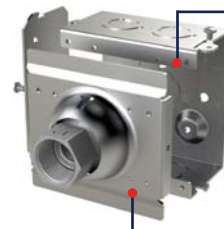

**PATENTED**

**ORBIT INDUSTRIES  
EXCLUSIVE**

**Video Available  
On Our Website!**

EALBS

Reducing bushing for 1/2" conduit included

**SWIVEL COVER PLATE**

20° Swivel Angle – Fits 3/4" conduit

**BOTTOM TABS**