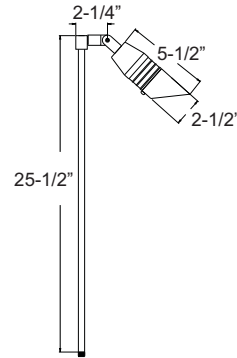

NOW LED S121P

PRODUCT FEATURES

- Cast Aluminum
- 12 Volts
- MR16 5W 3000K (WW) LED Bulb Included (35W Max.)
- Spring-Mounted Lamp
- Positioned Behind Lens
- Convex Tempered Glass Lens
- GS-10 Super Spike
- Silicone Wire Nuts

POWDER COATED FINISHES

NOW LED B114

PRODUCT FEATURES

- Solid Brass
- 12 Volts
- JC Bi-Pin 3W 3000K (WW) LED Bulb Included (20W Max.)
- GS-10 Super Spike
- Silicone Wire Nuts