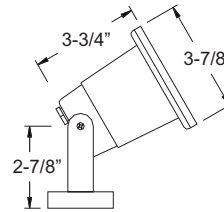

FINISH

NB

NOW LED ***B511**

PRODUCT FEATURES

- Solid Brass
- 12 Volts
- Silicone Gasket
- MR16 5W 3000K (WW) LED Bulb Included (35W Max.)
- Tempered Glass
- 30-FT. SJT Power Cord
- Brass or Stainless Steel Fittings