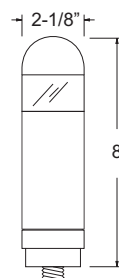

POWDER COATED FINISH

BK

3018

PRODUCT FEATURES

- Cast Aluminum
- 12 Volts
- T15 11W Lamp Included (20W Max.)
- Frosted Plastic Lens
- GS-85 PVC Spike
- Silicone Wire Nuts