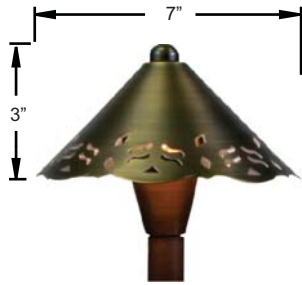

I10 | 12V Path Lights

NOW LED **B180 Series**

PRODUCT FEATURES

- Solid Brass
- 12 Volts
- JC Bi-Pin 3W 3000K (WW) LED Bulb Included (20W Max.)
- GS-10 Super Spike
- Silicone Wire Nuts

ORDERING GUIDE

1. Sample Cat. No.:
1. Stem: **B18S-AB**
  2. Lamp Shade Style: **B182C-AB**

Order stem & shade separately

Landscape Lighting

LED 5000K or Halogen bulb available upon request

www.orbitelectric.com

*While Supplies Last