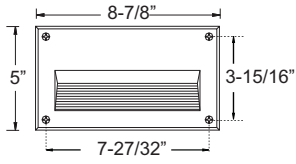

COVER PLATES

S710 Series

PRODUCT FEATURES

- Cast Aluminum
- Frosted Glass Lens
- Silicone Gasket Included

POWDER COATED FINISHES

Only Use with S710H-E26

S713C

ORDERING GUIDE SAMPLE

Housing: S710H-E26
Coverplate Config.: S713C-BK

Order housing & coverplate separately

HOUSING OPTIONS (120V)

S710H-E26

PRODUCT FEATURES

- Powder Coated Cast Aluminum
- 120 Volts
- T-10 Lamp Not Included (40W Max.)
- Medium Base Socket
- Use with S710C, S711C, S712C or S713C Coverplates

S710H-LED-120V

PRODUCT FEATURES

- Powder Coated Cast Aluminum
- 120 Volts
- 5.70W Input Power
- Color Temperature: 4000K
- Use with S710C, S711C or S713C Coverplates

*Also Available in 12 Volts:
S710H-LED-12V on Page I25*