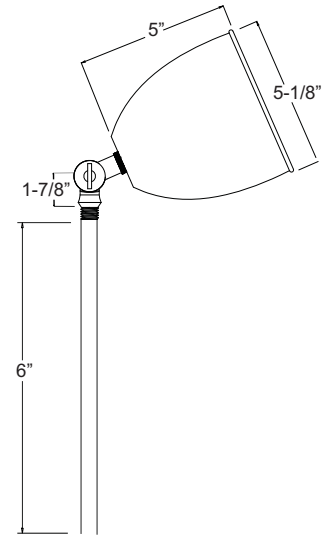

*HL31-COP

PRODUCT FEATURES

- Solid Copper Polished
- 120 Volts
- PAR30 Lamp Not Included (75W Max.) LED Bulb Compatible

FINISH

COPPER