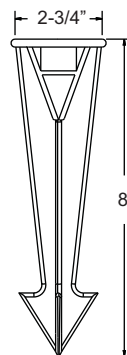

GS-85

PRODUCT FEATURES

- 8-1/2" Professional PVC Spike
- 1/2" Thread

COLOR

BR

GS-10 Super Spike

PRODUCT FEATURES

- 8" Heavy Duty PVC Spike
- 1/2" Thread

COLOR

BR

50PK

PRODUCT FEATURES

- 13-1/2" Optional Slip-On PVC Kit
- Outside Diameter: 3-1/4"
- Inner Diameter: 2-7/8"
- Schedule 80
- Stainless Steel Mounting Brackets and Hardware Included

COLOR

BR