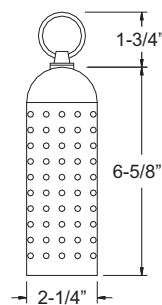

3011C

PRODUCT FEATURES

- Cast Aluminum
- 12 Volts
- MR11 3W 3000K (WW) LED Bulb Included (10W Max.)
- Clear Glass Lens
- GS-85 PVC Spike
- Silicone Wire Nuts