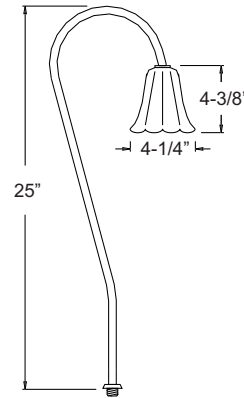

NOW LED *S221

PRODUCT FEATURES

- Cast Aluminum
- 12 Volts
- Bayonet 3W 3000K (WW) LED Bulb Included (26W Max.)
- GS-10 Super Spike
- Silicone Wire Nuts