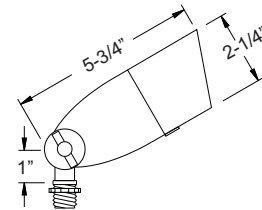

LED 5000K or Halogen bulb available upon request

www.orbitelectric.com

*While Supplies Last