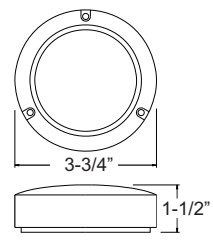

*While Supplies Last

LED 5000K or Halogen bulb available upon request

www.orbitelectric.com

Landscape Lighting