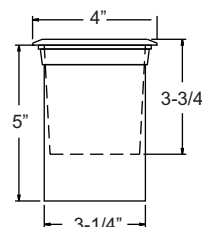

NOW LED 5010R

PRODUCT FEATURES

- 12 Volts
- MR16 5W 3000K (WW) LED Bulb Included (35W Max.)
- Round Stainless Steel Cover on PVC Sleeve
- 24" SJT Cord