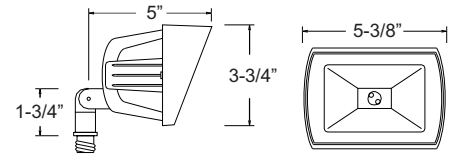

NOW LED *B103

PRODUCT FEATURES

- Cast Brass
- 12 Volts
- MR11 3W 3000K (WW) LED Bulb Included (35W Max.)
- Tempered Glass Lens
- Adjustable Key Knuckle
- GS-85 PVC Spike
- Silicone Wire Nuts