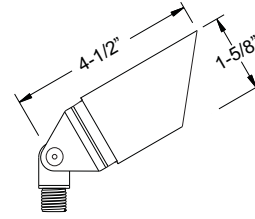

12 | 12V Directional Lights

B153

PRODUCT FEATURES

- Solid Brass
- 12 Volts
- MR11 3W 3000K (WW) LED Bulb Included (35W Max.)
- Tempered Glass Lens
- GS-85 PVC Spike
- Silicone Wire Nuts

FINISH

ARB

B160SH

PRODUCT FEATURES

- Solid Brass
- 12 Volts
- MR16 5W 3000K (WW) LED Bulb Included (35W Max.)
- Tempered Glass Lens
- Adjustable Key Knuckle
- GS-85 PVC Spike
- Silicone Wire Nuts