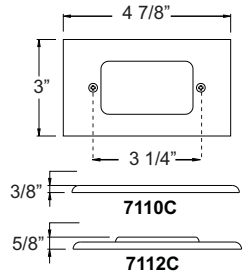

7100 Series

COVER PLATES

- Solid Brass (AB, AZ, ARB, AG)
- Powder Coated Galvanized Steel (BR, BK, WH)
- Stainless Steel (SS)
- Silicone Gasket

7110C-BK
Shown Installed
Black