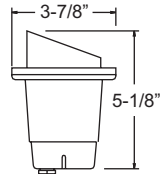

I16 | 12V Well Lights

NOW LED 5010 Series

PRODUCT FEATURES

- Cast Aluminum
- 12 Volts
- 5010, 5012, & 5011: MR16 5W 3000K (WW) LED Bulb Included (35W Max.)
- 5013: JC Bi-Pin 3W 3000K (WW) LED Bulb Included (35W Max.)
- Tempered Glass Lens
- 1 Hole on the Bottom with 24" SJT Cord

POWDER COATED FINISHES

NOW LED FG5010 Series

PRODUCT FEATURES

- Composite
- 12 Volts
- MR16 5W 3000K (WW) LED Bulb Included (20W Max.)
- Tempered Glass Lens
- 1 Hole on the Bottom with 24" SJT Cord

FINISHES

5011

MOUNTING OPTIONS

5010-BRACKET

- Black Finish
- Compatible with 5010 Series Well Lights

AP Shown in SS5010AP

To receive the Well Light pre-installed in an adjustable Sleeve, add "AP" to the end of the item #.

50PK Shown in B5010-50PK

To receive the Fixture with a Slip-On PVC Spike, add "50PK" to the end of the item #.