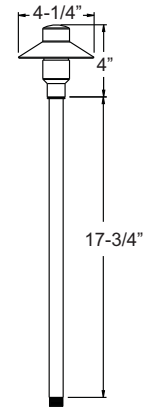

NOW LED B225

PRODUCT FEATURES

- Solid Brass
- 12 Volts
- JC Bi-Pin 3W 3000K (WW) LED Bulb Included (20W Max.)
- Polycarbonate Lens
- GS-10 Super Spike
- Silicone Wire Nuts