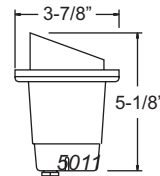

NOW LED **B5010 Series**

PRODUCT FEATURES

- Cast Brass
- 12 Volts
- MR16 5W 3000K (WW) LED Bulb Included (35W Max.)
- Tempered Glass Lens
- 1 Hole on the Bottom with 24" SJT Cord

FINISH

Brass

NOW LED **SS5010 Series**
SS5010M Series

PRODUCT FEATURES

- **SS5010 Series:**
  Cast Grade 304 Stainless Steel
- **SS5010M Series:**
  Cast Marine Grade 316 Stainless Steel
- 12 Volts
- MR16 5W 3000K (WW) LED Bulb Included (35W Max.)
- Tempered Glass Lens
- 1 Hole on the Bottom with 24" SJT Cord

FINISHES

Natural Stainless Steel
SS5010 Series

Premium Stainless Steel
SS5010M Series

MOUNTING OPTIONS

To receive the Well Light pre-installed in an adjustable Sleeve, add "AP" to the end of the item #.

To receive the Fixture with a Slip-On PVC Spike, add "50PK" to the end of the item #.

*While Supplies Last

LED 5000K or Halogen bulb available upon request

www.orbitelectric.com