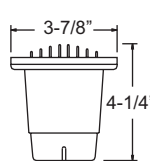

I16 | 12V Well Lights

NOW LED 5010 Series

PRODUCT FEATURES

- Cast Aluminum
- 12 Volts
- 5010, 5012, & 5011: MR16 5W 3000K (WW) LED Bulb Included (35W Max.)
- 5013: JC Bi-Pin 3W 3000K (WW) LED Bulb Included (35W Max.)
- Tempered Glass Lens
- 1 Hole on the Bottom with 24" SJT Cord

POWDER COATED FINISHES

NOW LED FG5010 Series

PRODUCT FEATURES

- Composite
- 12 Volts
- MR16 5W 3000K (WW) LED Bulb Included (20W Max.)
- Tempered Glass Lens
- 1 Hole on the Bottom with 24" SJT Cord

FINISHES

FG/5012

MOUNTING OPTIONS

5010-BRACKET

- Black Finish
- Compatible with 5010 Series Well Lights

AP Shown in SS5010AP

To receive the Well Light pre-installed in an adjustable Sleeve, add "AP" to the end of the item #.

50PK Shown in B5010-50PK

To receive the Fixture with a Slip-On PVC Spike, add "50PK" to the end of the item #.