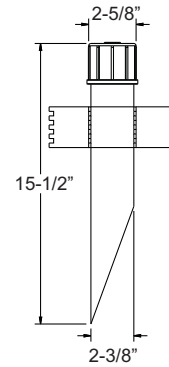

PP2

PRODUCT FEATURES

- PVC Post
- Outside Diameter: 2-3/8"
- Height: 15-1/2"
- Schedule 80
- PVC Cap With 1/2" NPT Hub
- Stabilizing PVC Fins Included

FINISHES

BK

BR

PP2

Shown In
Black

PPCA

PRODUCT FEATURES

- Optional 2" Dia. Cast Aluminum Cap
- Use with PP2
- Includes Set Screws & Bare Copper Ground Wire

FINISHES

BK

BR

PPCA

PP2A

PRODUCT FEATURES

- PVC Post with Cast Aluminum Cap
- Diameter: 2"
- Outside Diameter: 2-3/8"
- Height: 15-1/2"
- Schedule 80
- PVC Cap With 1/2" NPT Hub
- Stabilizing PVC Fins Included

FINISHES

BK

BR

PP2A

Shown in
Bronze

PP250

PRODUCT FEATURES

- PVC Post with
- Diameter: 2-1/2"
- Outside Diameter: 2-7/8"
- Height: 18-1/2"
- Schedule 80
- PVC Cap With 1/2" NPT Hub
- Stabilizing PVC Fins Included

FINISHES

BK

PP250

PP250-CAP

PRODUCT FEATURES

- Replacement Cap for PP250
- PVC Cap With 1/2" NPT Hub
- Brass Bushing

FINISHES

BK

PP250-CAP