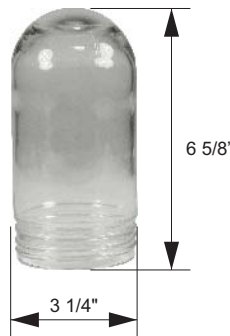

VG20-CL
Replacement Glass