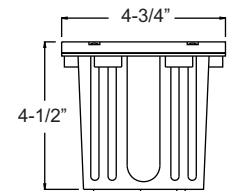

5510

PRODUCT FEATURES

- Solid Aluminum
- 12 Volts
- Silicone Gasket
- MR16 5W 3000K (WW) LED Bulb Included (35W Max.)
- Tempered Glass
- 30-FT. SJT Power Cord
- Brass or Stainless Steel Fittings