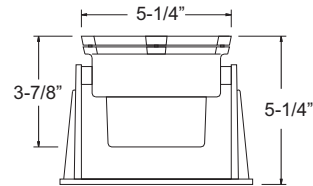

I30 | 12V Underwater Lights

*SS5550

PRODUCT FEATURES

- Solid Stainless Steel
- 12 Volts
- Silicone Gasket
- PAR56 Lamp Not Included (300W Max) LED Bulb Compatible
- 30-FT. SJT Power Cord
- ABS Plastic Lens Guard

FINISH

SS

5500

PRODUCT FEATURES

- Solid Brass
- 12 Volts
- Silicone Gasket
- PAR36 Lamp Not Included (75W Max) LED Bulb Compatible
- Tempered Glass
- 30-FT. SJT Power Cord
- Brass or Stainless Steel Fittings

FINISH

NB

*SS5500

PRODUCT FEATURES

- Solid Grade 304 Stainless Steel
- 12 Volts
- Silicone Gasket
- PAR36 Lamp Not Included (75W Max) LED Bulb Compatible
- Tempered Glass
- 30-FT. SJT Power Cord
- Brass or Stainless Steel Fittings

FINISH

SS

Landscape Lighting