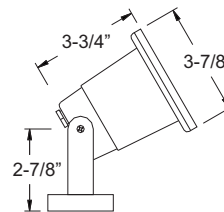

FINISH

SS

NOW LED ***SS511**

PRODUCT FEATURES

- Solid Grade 304 Stainless Steel
- 12 Volts
- Silicone Gasket
- MR16 5W 3000K (WW) LED Bulb Included (35W Max.)
- Tempered Glass
- 30-FT. SJT Power Cord
- Stainless Steel Fittings