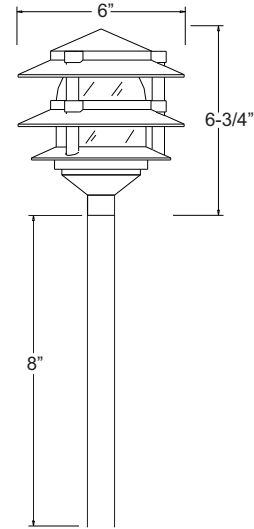

2033

PRODUCT FEATURES

- 120 Volts
- Medium Base E26 Socket
  Lamp Not Included (60W Max.)
  LED Bulb Compatible
- Cast Aluminum
- 3-Tier
- **Frosted** Glass Lens Standard,
  Clear by Request

POWDER COATED FINISHES

*Also Available in 12 Volts:
2030 on Page 18*

*Replacement Glass
(PG-3 & PG-3-F)
available on Page 136*

Shown In Black