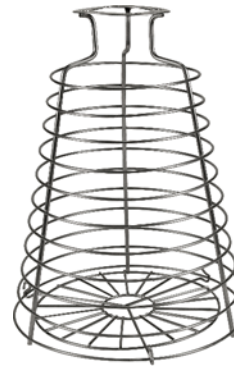

## TEMP LIGHT ACCESSORIES

Cat. No.	Description
HHB1-WG	Chrome Steel Wire Guard
HHB1-WG2	Chrome Steel Wire Guard

HHB1-WG

HHB1-WG2