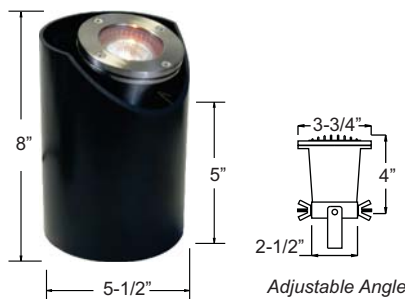

MOUNTING OPTIONS

5010-BRACKET

- Black Finish
- Compatible with 5010 Series Well Lights

AP Shown in SS5010AP

To receive the Well Light pre-installed in an adjustable Sleeve, add "AP" to the end of the item #.