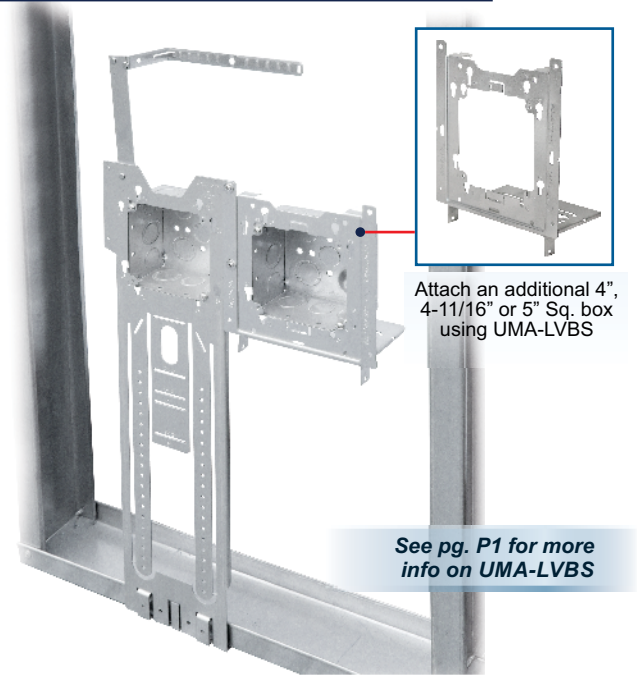

KB-18 SHOWN INSTALLED

UMA-LVBS SHOWN INSTALLED ON KB-18

KFB-318 SHOWN INSTALLED

All Kick Brackets stand at 18" box center height