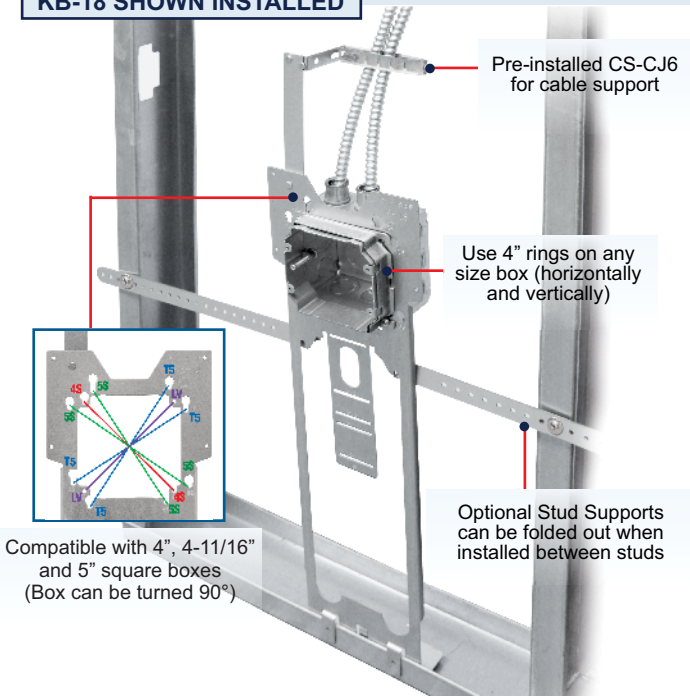

KB-18 SHOWN INSTALLED

UMA-LVBS SHOWN INSTALLED ON KB-18

KFB-318 SHOWN INSTALLED

All Kick Brackets stand at 18" box center height