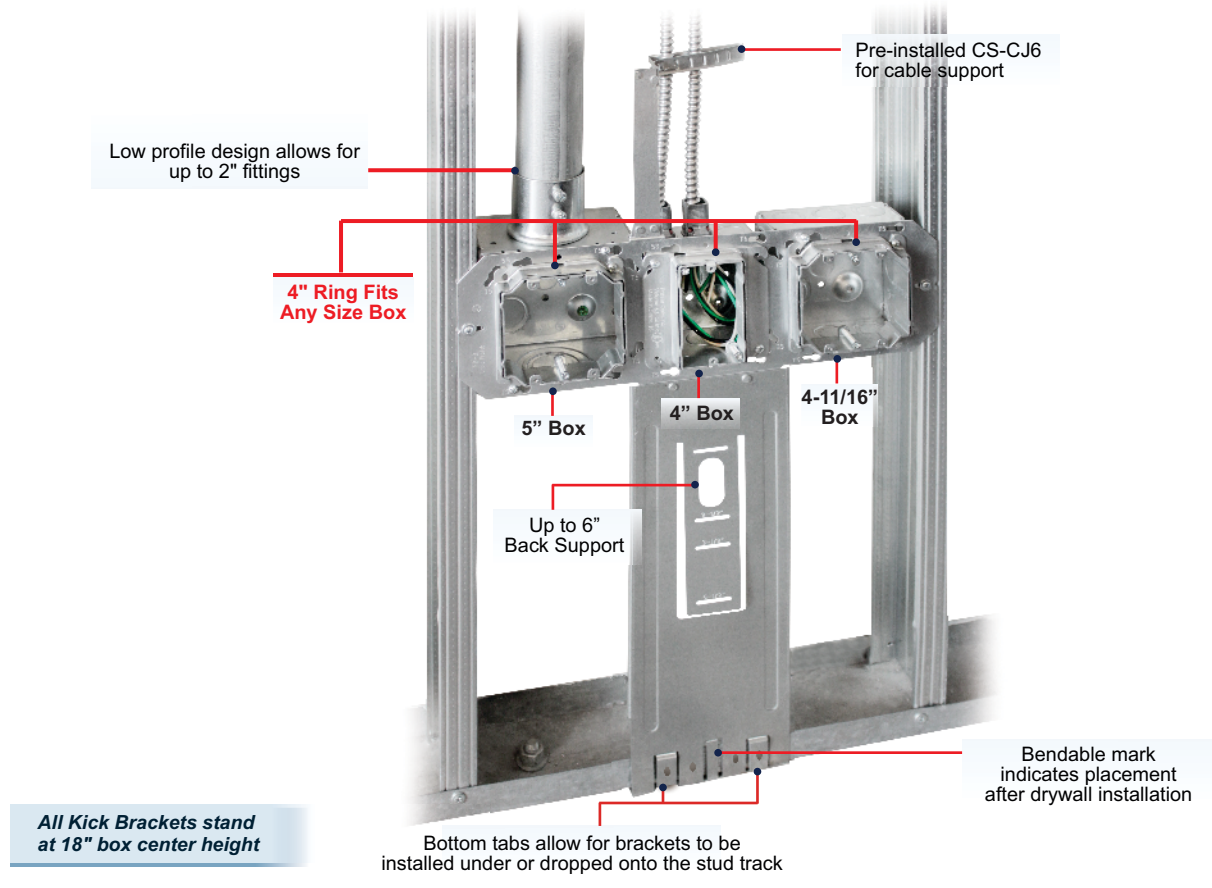

KB-18 SHOWN INSTALLED

UMA-LVBS SHOWN INSTALLED ON KB-18

KFB-318 SHOWN INSTALLED

All Kick Brackets stand at 18" box center height